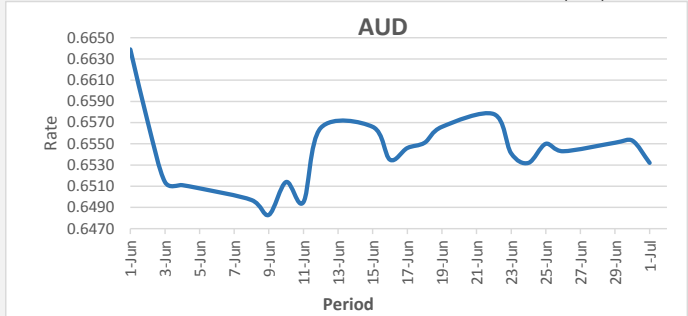

FJD strengthened against USD by 12 points. USD monthly average for this month is at 0.4517. The best importer rate for this month was at 0.4517 and the best exporter for this month was at 0.4687 (USD Importer rate has weakened on a 3 day moving average).

FJD weakened against AUD by 21 points. AUD monthly average for this month is 0.6532. The best importer rate for this month was at 0.6532 and the best exporter rate for this month was at 0.6782 (AUD importer rate has strengthened on a 3 day moving average).