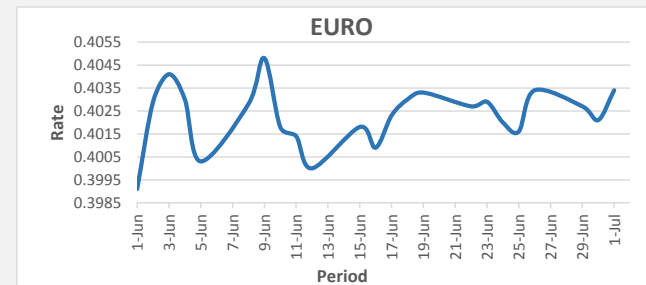

FJD strengthened against EUR by 13 points. EUR monthly average for this month is at 0.4034. The best importer rate for this month was at 0.4034 and the best exporter rate was at 0.4154 (EUR Importer rate strengthened on a 3 day moving average).