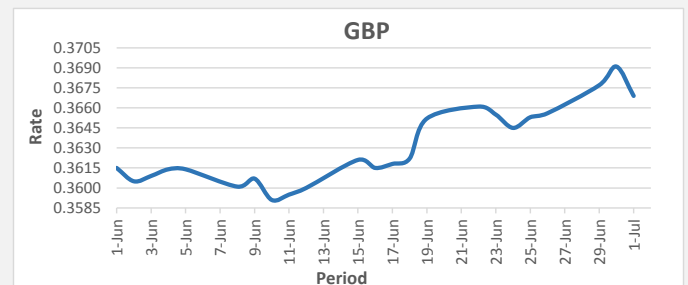

FJD weakened against GBP by 22 points. GBP monthly average for this month is at 0.3669. The best importer rate for this month was at 0.3669 and the best exporter rate is at 0.3749 (GBP Importer rate strengthened on a 3 day moving average).

Major Market-Daily movers

- *01/07 AUD - AiG Manufacturing Index (JUN)
- *01/07 NZD - Building Permits (MoM)(MAY)
- *01/07 JPY - Tankan Large Manufacturers Index (Q2)
- *01/07 USD - CB Confidence (JUN) Result: 98.1 against forecast of 91.8

For more information please contact Treasury Department:

Umesh Prasad	umeshp@hfc.com.fj	3239139	9994971
Shoran Devi	shorand@hfc.com.fj	3239122	9993329
Sandhya Kiran	sandhyak@hfc.com.fj	3239149	9994117
Gary Rounds	garyr@hfc.com.fj	3239173	9994117
Sinifa Lakalaka	sinifal@hfc.com.fj	3239191	9994117
Prasan Narayan	prasann@hfc.com.fj	3239190	9991332
James Krishna	jamesk@hfc.com.fj	666 3366	9991455
Rajesh Roshan	rajeshr@hfc.com.fj	666 3366	932 2876
Mohammed Sadiq	mohammeds1@hfc.com.fj	672 1257	998 9258