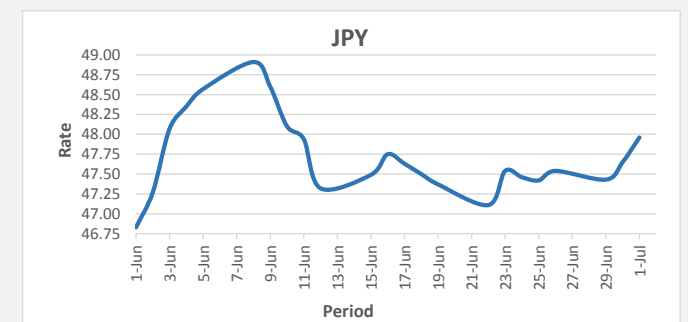

FJD strengthened against JPY by 0.31 points. JPY monthly average for this month is 47.96. The best importer rate for this month was at 47.96 and the best exporter rate is 50.96 (JPY importer rate weakened on a 3 day moving average).