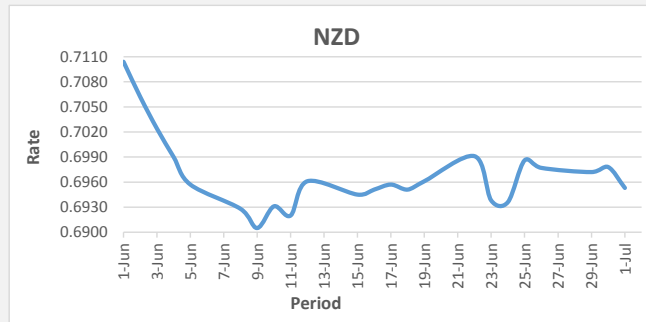

FJD strengthened against USD by 12 points. USD monthly average for this month is at 0.4517. The best importer rate for this month was at 0.4517 and the best exporter for this month was at 0.4687 (USD Importer rate has weakened on a 3 day moving average).

FJD weakened against AUD by 21 points. AUD monthly average for this month is 0.6532. The best importer rate for this month was at 0.6532 and the best exporter rate for this month was at 0.6782 (AUD importer rate has strengthened on a 3 day moving average).