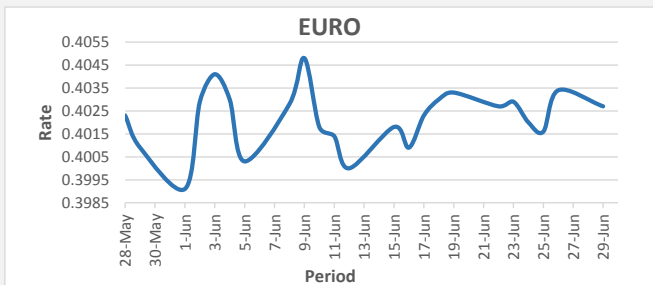

FJD weakened against EUR by 07 points. EUR monthly average for this month is at 0.4022. The best importer rate for this month was at 0.4048 and the best exporter rate was at 0.4111 (EUR Importer rate strengthened on a 3 day moving average).