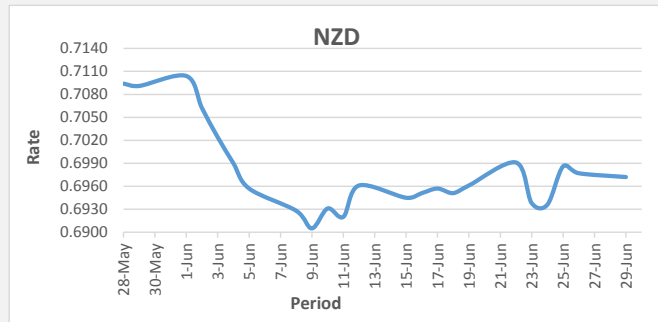

FJD weakened against NZD by 05 points. NZD monthly average for this month is at 0.6969. The best importer rate for this month was at 0.7104 and the best exporter rate was at 0.7235 (NZD importer rate has strengthened on a 3 day moving average).