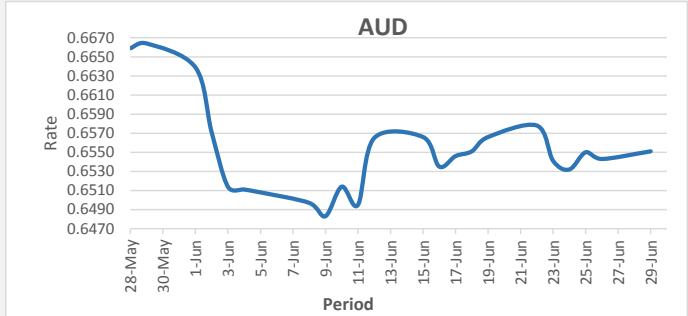

FJD weakened against USD by 06 points. USD monthly average for this month is at 0.4512. The best importer rate for this month was at 0.4558 and the best exporter for this month was at 0.4594 (USD Importer rate has weakened on a 3 day moving average).