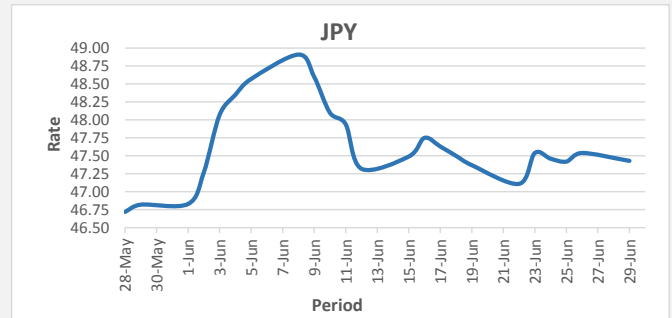

FJD weakened against JPY by 0.11 points. JPY monthly average for this month is 47.72. The best importer rate for this month was at 48.91 and the best exporter rate is 49.83 (JPY importer rate weakened on a 3 day moving average).