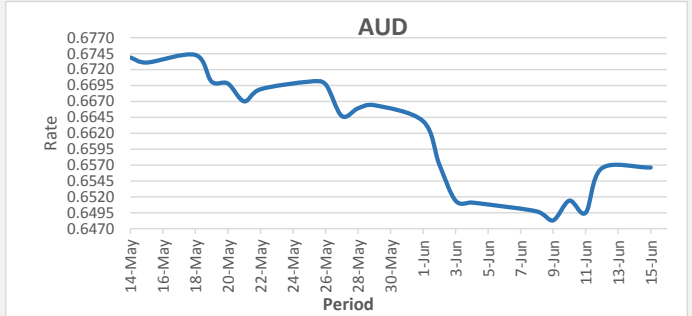

**FJD weakened against USD by 03 points.** USD monthly average for this month is at 0.4511. The best importer rate for this month was at 0.4558 and the best exporter for this month was at 0.4594 (USD Importer rate has weakened on a 3 day moving average).