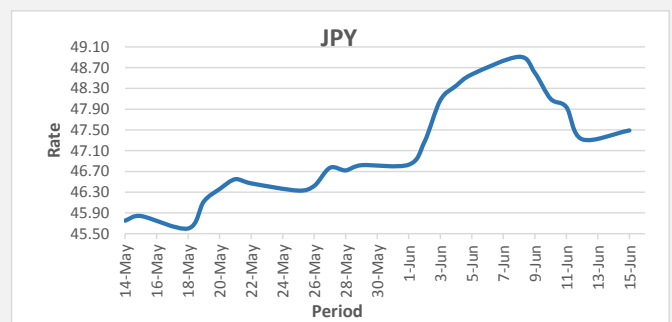

FJD strengthened against JPY by 0.17 points. JPY monthly average for this month is 47.95. The best importer rate for this month was at 48.91 and the best exporter rate is 49.83 (JPY importer rate has weakened on a 3 day moving average).