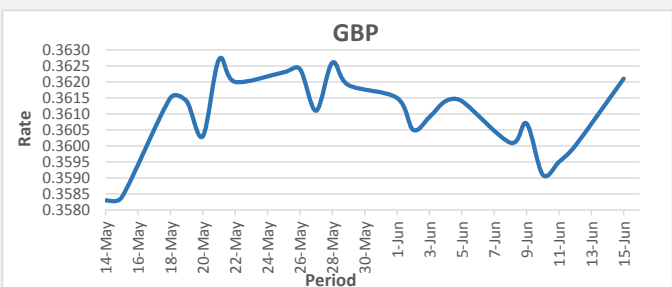

FJD strengthened against GBP by 21 points. GBP monthly average for this month is at 0.3607. The best importer rate for this month was at 0.3621 and the best exporter rate is at 0.3671 (GBP Importer rate strengthened on a 3 day moving average).

Major Market-Daily movers

- *15/06 NZD - Consumer Sentiment (Q2)
- *15/06 GBP - Rightmove house Price Index (MoM)
- *15/06 JPY - Tertiary Industry Activity Index (MoM)
- *15/06 EUR - Trade Balance (APR)

For more information please contact Treasury Department:

Umesh Prasad	umeshp@hfc.com.fj	3239139	9994971
Shoran Devi	shorand@hfc.com.fj	3239122	9993329
Sandhya Kiran	sandhyak@hfc.com.fj	3239149	9994117
Gary Rounds	garyr@hfc.com.fj	3239173	9994117
Sinifa Lakalaka	sinifal@hfc.com.fj	3239191	9994117
Prasan Narayan	prasann@hfc.com.fj	3239190	9991332
James Krishna	jamesk@hfc.com.fj	666 3366	9991455
Rajesh Roshan	rajeshr@hfc.com.fj	666 3366	932 2876
Mohammed Sadiq	mohammeds1@hfc.com.fj	672 1257	998 9258