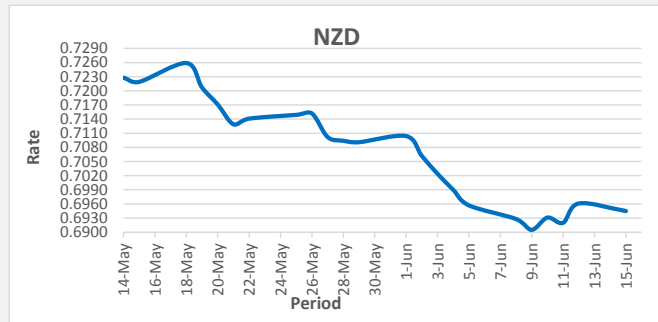

FJD weakened against NZD by 16 points. NZD monthly average for this month is at 0.6975. The best importer rate for this month was at 0.7104 and the best exporter rate was at 0.7235 (NZD importer rate has strengthened on a 3 day moving average).