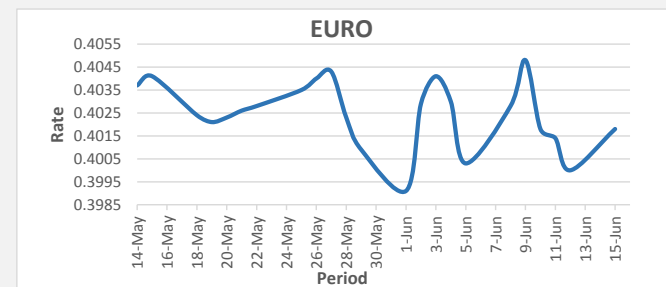

FJD strengthened against EUR by 18 points. EUR monthly average for this month is at 0.4020. The best importer rate for this month was at 0.4048 and the best exporter rate was at 0.4111 (EUR Importer rate remained constant on a 3 day moving average).