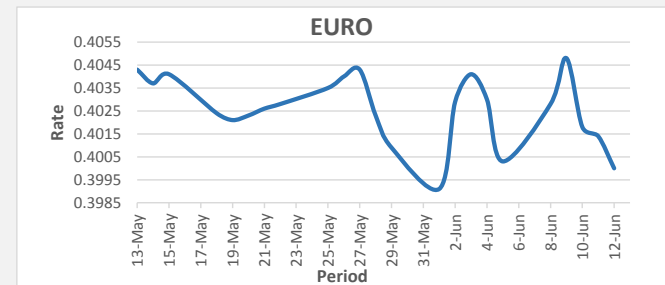

FJD weakened against EUR by 14 points. EUR monthly average for this month is at 0.4020. The best importer rate for this month was at 0.4048 and the best exporter rate was at 0.4111 (EUR Importer rate has weakened on a 3 day moving average).