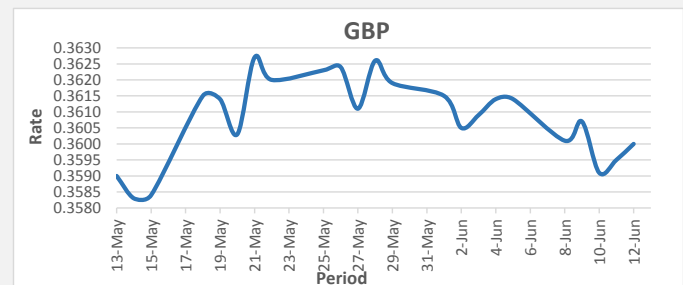

FJD strengthened against GBP by 04 points. GBP monthly average for this month is at 0.3605. The best importer rate for this month was at 0.3615 and the best exporter rate is at 0.3671 (GBP Importer rate weakened on a 3 day moving average).

Major Market-Daily movers

- *12/06 NZD - Business NZ PMI
- *12/06 NZD - Consumer Sentiment
- *12/06 GBP - Gross Domestic Product - (MoM & YoY)
- *12/06 USD - Initial Jobless Claims Result: 1.542M against forecast of 1.550M

For more information please contact Treasury Department:

Umesh Prasad	umeshp@hfc.com.fj	3239139	9994971
Shoran Devi	shorand@hfc.com.fj	3239122	9993329
Sandhya Kiran	sandhyak@hfc.com.fj	3239149	9994117
Gary Rounds	garyr@hfc.com.fj	3239173	9994117
Sinifa Lakalaka	sinifal@hfc.com.fj	3239191	9994117
Prasan Narayan	prasann@hfc.com.fj	3239190	9991332
James Krishna	jamesk@hfc.com.fj	666 3366	9991455
Rajesh Roshan	rajeshr@hfc.com.fj	666 3366	932 2876
Mohammed Sadiq	mohammeds1@hfc.com.fj	672 1257	998 9258