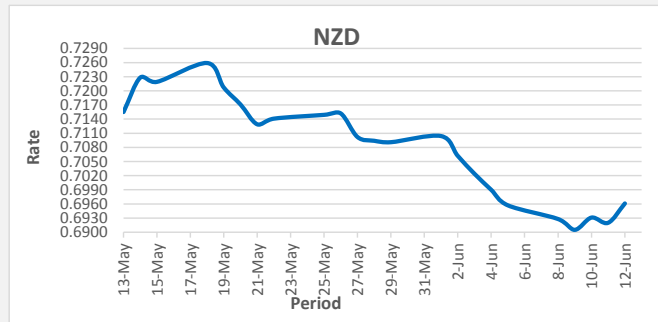

FJD strengthened against NZD by 41 points. NZD monthly average for this month is at 0.6978. The best importer rate for this month was at 0.7104 and the best exporter rate was at 0.7235 (NZD importer rate has strengthened on a 3 day moving average).