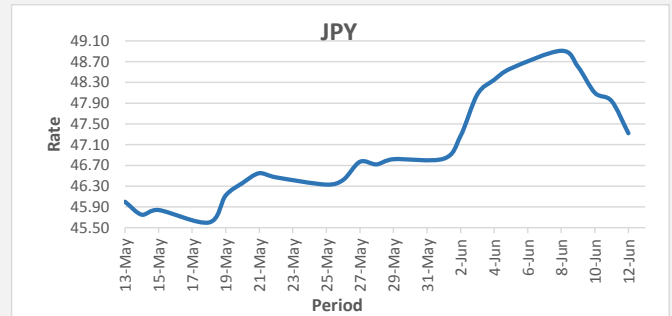

FJD weakened against JPY by 0.62 points. JPY monthly average for this month is 48.00. The best importer rate for this month was at 48.91 and the best exporter rate is 49.83 (JPY importer rate has weakened on a 3 day moving average).