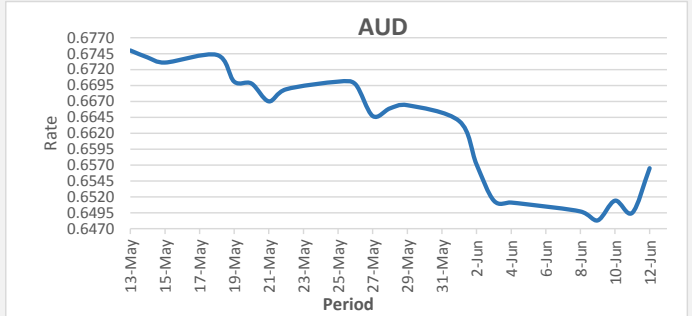

**FJD weakened against USD by 48 points.** USD monthly average for this month is at 0.4512. The best importer rate for this month was at 0.4558 and the best exporter for this month was at 0.4594 (USD Importer rate has weakened on a 3 day moving average).