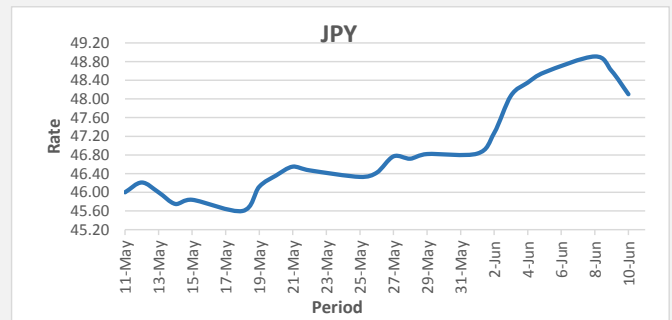

FJD weakened against JPY by 0.50 points. JPY monthly average for this month is 48.09. The best importer rate for this month was at 48.91 and the best exporter rate is 49.83 (JPY importer rate has weakened on a 3 day moving average).