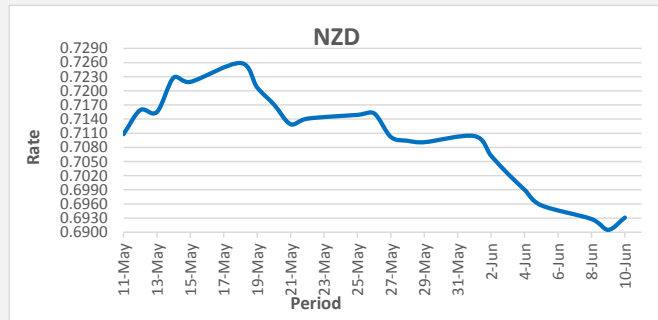

FJD strengthened against NZD by 26 points. NZD monthly average for this month is at 0.6988. The best importer rate for this month was at 0.7104 and the best exporter rate was at 0.7235 (NZD importer rate has weakened on a 3 day moving average).