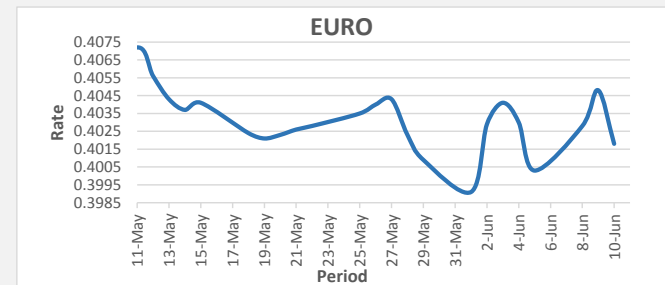

FJD weakened against EUR by 30 points. EUR monthly average for this month is at 0.4024. The best importer rate for this month was at 0.4048 and the best exporter rate was at 0.4111 (EUR Importer rate has strengthened on a 3 day moving average).