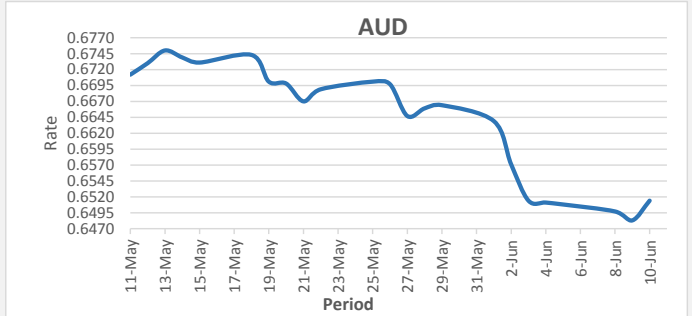

FJD weakened against USD by 17 points. USD monthly average for this month is at 0.4508. The best importer rate for this month was at 0.4558 and the best exporter for this month was at 0.4594 (USD Importer rate has strengthened on a 3 day moving average).

FJD strengthened against AUD by 31 points. AUD monthly average for this month is 0.6530. The best importer rate for this month was at 0.6639 and the best exporter rate for this month was at 0.6733 (AUD importer rate has strengthened on a 3 day moving average).