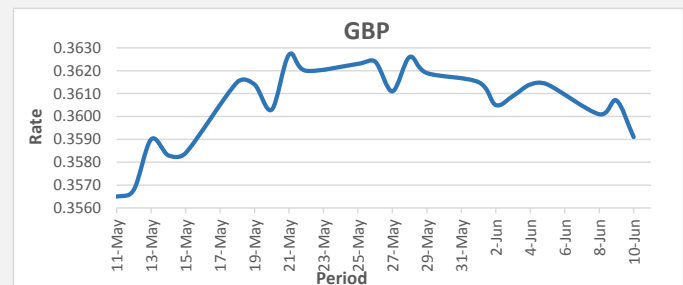

FJD weakened against GBP by 16 points. GBP monthly average for this month is at 0.3607. The best importer rate for this month was at 0.3615 and the best exporter rate is at 0.3671 (GBP Importer rate weakened on a 3 day moving average).

Major Market-Daily movers

- *10/06 NZD - Manufacturing Sales Volume (QoQ)(Q1)
- *10/06 AUD - Consumer Sentiment (JUN)
- *10/06 AUD - Home Loans (MoM)
- *10/06 USD - JOLTs Job Openings (APR) Result: 5.046M against forecast of 5.00M

For more information please contact Treasury Department:

Umesh Prasad	umeshp@hfc.com.fj	3239139	9994971
Shoran Devi	shorand@hfc.com.fj	3239122	9993329
Sandhya Kiran	sandhyak@hfc.com.fj	3239149	9994117
Gary Rounds	garyr@hfc.com.fj	3239173	9994117
Sinifa Lakalaka	sinifal@hfc.com.fj	3239191	9994117
Prasan Narayan	prasann@hfc.com.fj	3239190	9991332
James Krishna	jamesk@hfc.com.fj	666 3366	9991455
Rajesh Roshan	raieshr@hfc.com.fj	666 3366	932 2876
Mohammed Sadiq	mohammeds1@hfc.com.fj	672 1257	998 9258