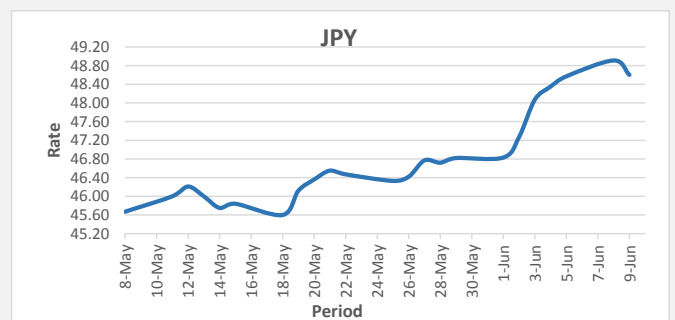

FJD weakened against JPY by 0.31 points. JPY monthly average for this month is 48.09. The best importer rate for this month was at 48.91 and the best exporter rate is 49.83 (JPY importer rate has strengthened on a 3 day moving average).