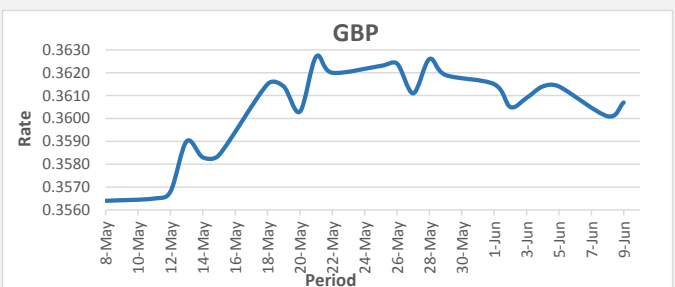

FJD strengthened against GBP by 06 points. GBP monthly average for this month is at 0.3609. The best importer rate for this month was at 0.3615 and the best exporter rate is at 0.3681 (GBP Importer rate weakened on a 3 day moving average).

Major Market-Daily movers

- *09/06 GBP - BRC Retail Sales Monitor (YoY) (MAY)
- *09/06 NZD - Business Confidence (MAY)
- *09/06 AUD - Business Confidence (MAY)
- *09/06 EUR - Gross Domestic Product (QoQ & YoY)(Q1)

For more information please contact Treasury Department:

Umesh Prasad	umeshp@hfc.com.fj	3239139	9994971
Shoran Devi	shorand@hfc.com.fj	3239122	9993329
Sandhya Kiran	sandhyak@hfc.com.fj	3239149	9994117
Gary Rounds	garyr@hfc.com.fj	3239173	9994117
Sinifa Lakalaka	sinifal@hfc.com.fj	3239191	9994117
Prasan Narayan	prasann@hfc.com.fj	3239190	9991332
James Krishna	jamesk@hfc.com.fj	666 3366	9991455
Rajesh Roshan	rajeshr@hfc.com.fj	666 3366	932 2876
Mohammed Sadiq	mohammeds1@hfc.com.fj	672 1257	998 9258