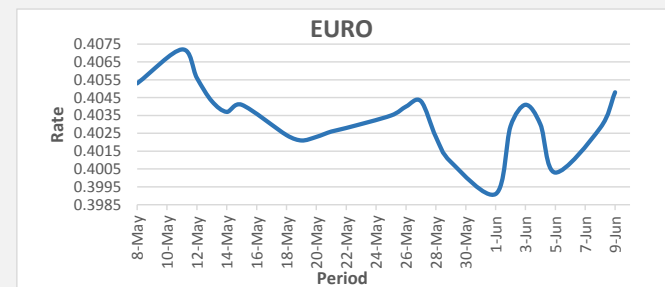

FJD strengthened against EUR by 20 points. EUR monthly average for this month is at 0.4024. The best importer rate for this month was at 0.4048 and the best exporter rate was at 0.4111 (EUR Importer rate has strengthened on a 3 day moving average).