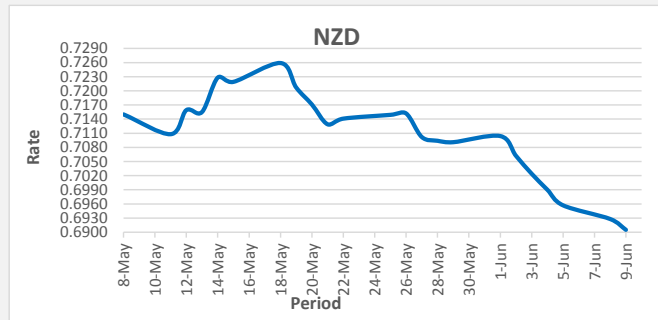

FJD strengthened against USD by 22 points. USD monthly average for this month is at 0.4503. The best importer rate for this month was at 0.4558 and the best exporter for this month was at 0.4594 (USD Importer rate has strengthened on a 3 day moving average).

FJD weakened against AUD by 14 points. AUD monthly average for this month is 0.6532. The best importer rate for this month was at 0.6639 and the best exporter rate for this month was at 0.6733 (AUD importer rate has weakened on a 3 day moving average).