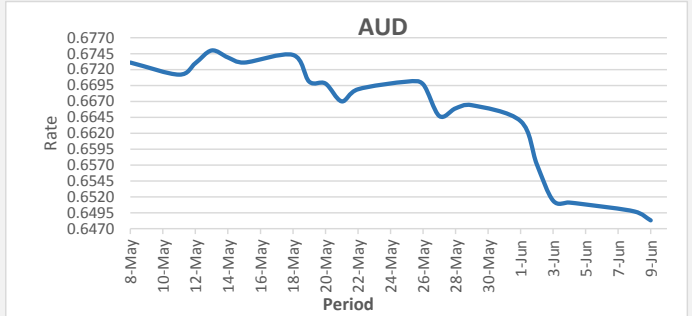

FJD strengthened against USD by 22 points. USD monthly average for this month is at 0.4503. The best importer rate for this month was at 0.4558 and the best exporter for this month was at 0.4594 (USD Importer rate has strengthened on a 3 day moving average).

FJD weakened against AUD by 14 points. AUD monthly average for this month is 0.6532. The best importer rate for this month was at 0.6639 and the best exporter rate for this month was at 0.6733 (AUD importer rate has weakened on a 3 day moving average).