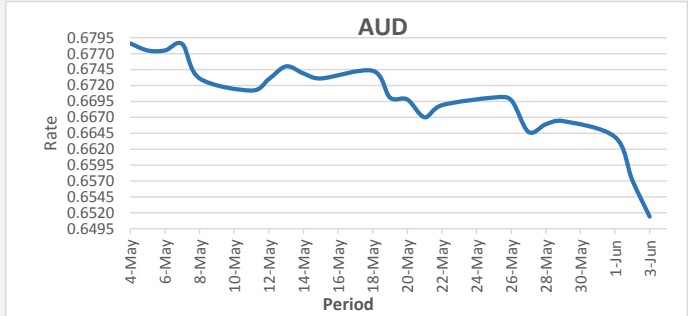

FJD strengthened against USD by 28 points. USD monthly average for this month is at 0.4464. The best importer rate for this month was at 0.4498 and the best exporter for this month was at 0.4594 (USD Importer rate has strengthened on a 3 day moving average).

FJD weakened against AUD by 57 points. AUD monthly average for this month is 0.6575. The best importer rate for this month was at 0.6639 and the best exporter rate for this month was at 0.6764 (AUD importer rate has weakened on a 3 day moving average).