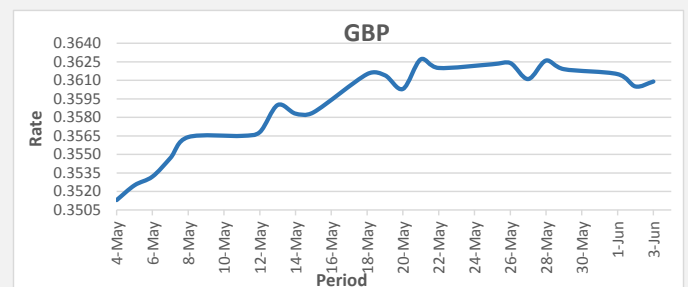

FJD strengthened against GBP by 04 point. GBP monthly average for this month is at 0.3610. The best importer rate for this month was at 0.3615 and the best exporter rate is at 0.3685 (GBP Importer rate weakened on a 3 day moving average).

Major Market-Daily movers

- *03/06 JPY - Service PMI
- *03/06 AUD - Gross Domestic Product (QoQ & YoY)(Q1)
- *03/06 AUD - Building Approvals (MoM)(APR)
- *03/06 EUR - German Unemployment Change (MAY)

For more information please contact Treasury Department:

Umesh Prasad	umeshp@hfc.com.fj	3239139	9994971
Shoran Devi	shorand@hfc.com.fj	3239122	9993329
Sandhya Kiran	sandhyak@hfc.com.fj	3239149	9994117
Gary Rounds	garyr@hfc.com.fj	3239173	9994117
Sinifa Lakalaka	sinifal@hfc.com.fj	3239191	9994117
Prasan Narayan	prasann@hfc.com.fj	3239190	9991332
James Krishna	jamesk@hfc.com.fj	666 3366	9991455
Rajesh Roshan	raieshr@hfc.com.fj	666 3366	932 2876
Mohammed Sadiq	mohammeds1@hfc.com.fj	672 1257	998 9258