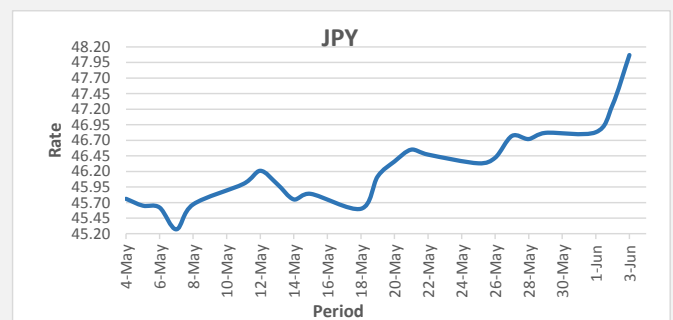

FJD strengthened against JPY by 0.80 points. JPY monthly average for this month is 48.07. The best importer rate for this month was at 48.07 and the best exporter rate is 49.83 (JPY importer rate has strengthened on a 3 day moving average).