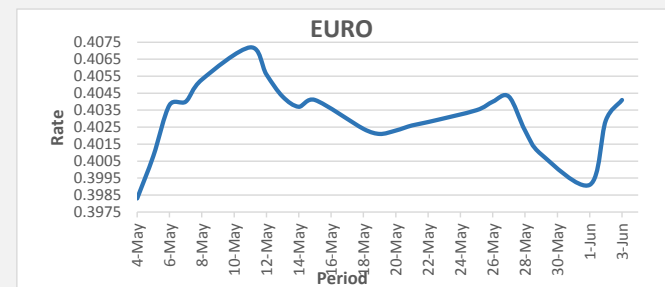

FJD strengthened against EUR by 12 points. EUR monthly average for this month is at 0.4020. The best importer rate for this month was at 0.4041 and the best exporter rate was at 0.4111 (EUR Importer rate has strengthened on a 3 day moving average).