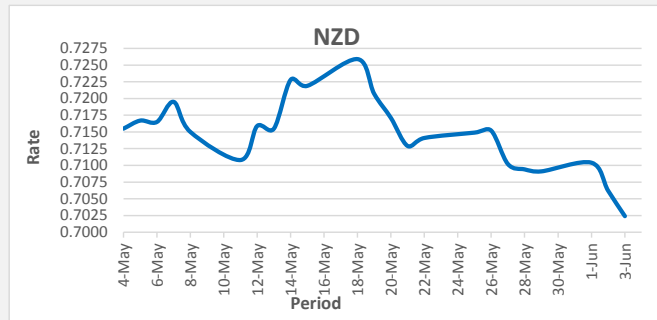

FJD strengthened against USD by 28 points. USD monthly average for this month is at 0.4464. The best importer rate for this month was at 0.4498 and the best exporter for this month was at 0.4594 (USD Importer rate has strengthened on a 3 day moving average).

FJD weakened against AUD by 57 points. AUD monthly average for this month is 0.6575. The best importer rate for this month was at 0.6639 and the best exporter rate for this month was at 0.6764 (AUD importer rate has weakened on a 3 day moving average).