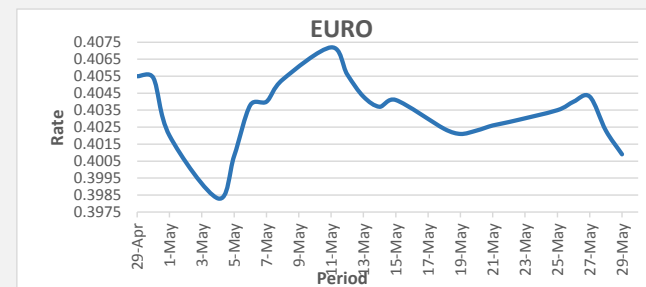

FJD weakened against EUR by 14 points. EUR monthly average for this month is at 0.4033. The best importer rate for this month was at 0.4072 and the best exporter rate was at 0.4103 (EUR Importer rate has weakened on a 3 day moving average).