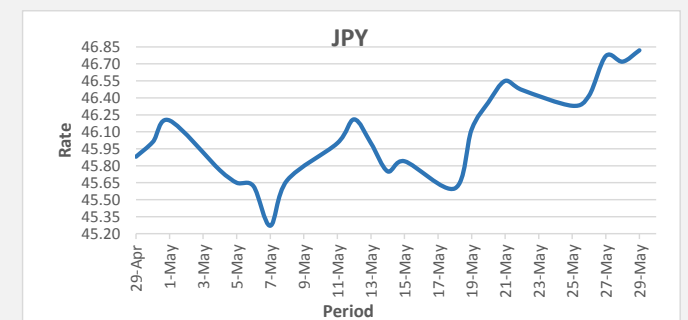

FJD strengthened against JPY by 0.10 points. JPY monthly average for this month is 46.10. The best importer rate for this month was at 46.82 and the best exporter rate is 48.27 (JPY importer rate has strengthened on a 3 day moving average).