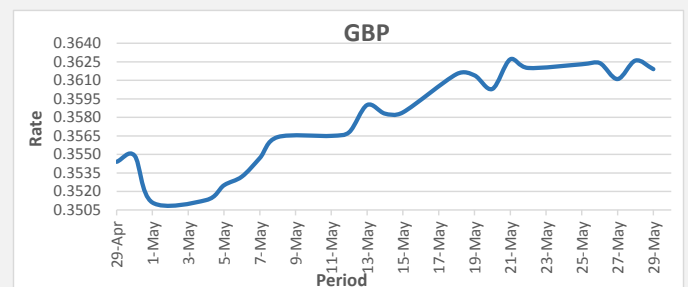

FJD weakened against GBP by 07 point. GBP monthly average for this month is at 0.3581. The best importer rate for this month was at 0.3627 and the best exporter rate is at 0.3591 (GBP Importer rate weakened on a 3 day moving average).

Major Market-Daily movers

- *29/05 JPY - Jobs/Application (APR)
- *29/05 AUD - Private Sector Credit (MoM)(APR)
- *29/05 USD - GDP (QoQ) (Q1) Result: -5.0% against forecast of -4.8%
- *29/05 USD -Continuous Jobless Claims Result: 21.052M against Forecast of 25.750M

For more information please contact Treasury Department:

Umesh Prasad	umeshp@hfc.com.fj	3239139	9994971
Shoran Devi	shorand@hfc.com.fj	3239122	9993329
Sandhya Kiran	sandhyak@hfc.com.fj	3239149	9994117
Gary Rounds	garyr@hfc.com.fj	3239173	9994117
Sinifa Lakalaka	sinifal@hfc.com.fj	3239191	9994117
Prasan Narayan	prasann@hfc.com.fj	3239190	9991332
James Krishna	jamesk@hfc.com.fj	666 3366	9991455
Rajesh Roshan	raieshr@hfc.com.fj	666 3366	932 2876
Mohammed Sadiq	mohammeds1@hfc.com.fj	672 1257	998 9258