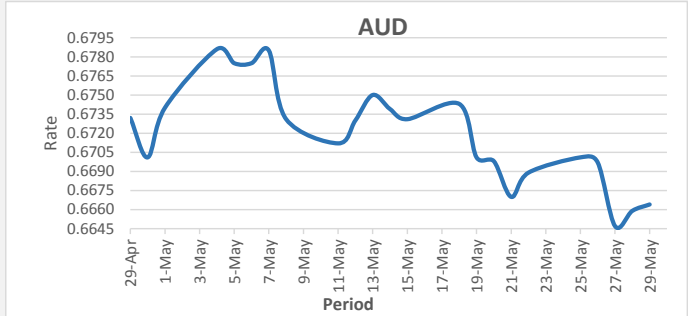

**FJD strengthened against USD by 12 points.** USD monthly average for this month is at 0.4378. The best importer rate for this month was at 0.4425 and the best exporter for this month was at 0.4504 (USD Importer rate has strengthened on a 3 day moving average).

**FJD strengthened against AUD by 05 points.** AUD monthly average for this month is 0.6719. The best importer rate for this month was at 0.6786 and the best exporter rate for this month was at 0.6897 (AUD importer rate has weakened on a 3 day moving average).