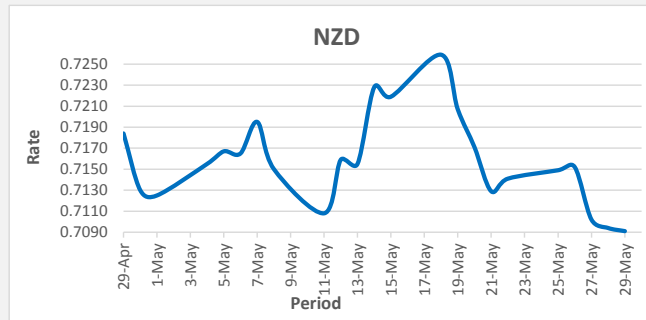

FJD weakened against NZD by 03 points. NZD monthly average for this month is at 0.7157. The best importer rate for this month was at 0.7259 and the best exporter rate was at 0.7421 (NZD importer rate has weakened on a 3 day moving average).