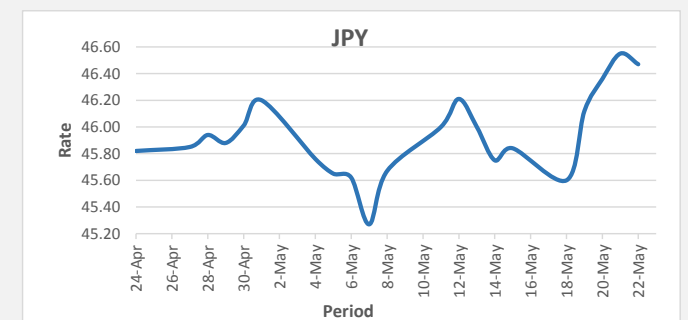

FJD weakened against JPY by 0.08 points. JPY monthly average for this month is 45.94. The best importer rate for this month was at 46.55 and the best exporter rate is 48.27 (JPY importer rate has strengthened on a 3 day moving average).