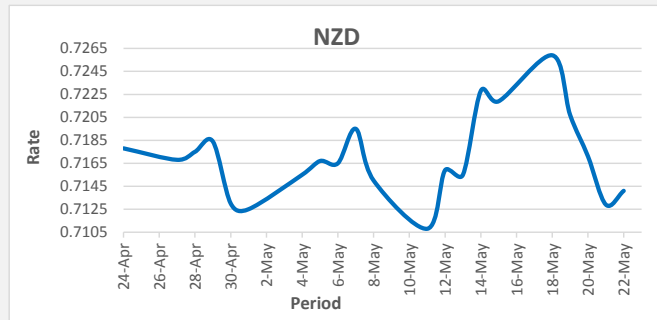

FJD strengthened against NZD by 12 points. NZD monthly average for this month is at 0.7168. The best importer rate for this month was at 0.7259 and the best exporter rate was at 0.7438 (NZD importer rate has weakened on a 3 day moving average).