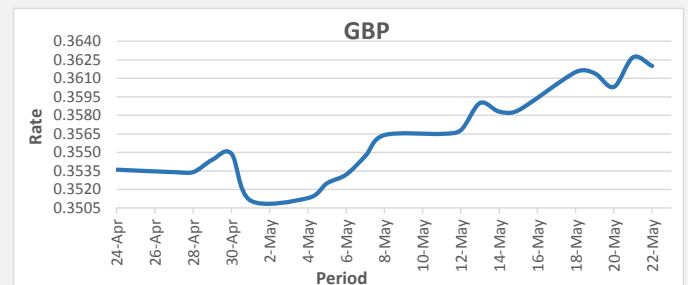

FJD weakened against GBP by 07 point. GBP monthly average for this month is at 0.3571. The best importer rate for this month was at 0.3627 and the best exporter rate is at 0.3591 (GBP Importer rate strengthened on a 3 day moving average).

Major Market-Daily movers

- *22/05 NZD - Retail Sales (QoQ) (Q1)
- *22/05 JPY - Inflation Rate (YoY) (APR)
- *22/05 JPY - Interest Rate Decision
- *22/05 USD - Initial Jobless Claims Result: 2.438M against forecast of 2.40M

For more information please contact Treasury Department:

Umesh Prasad	umeshp@hfc.com.fj	3239139	9994971
Shoran Devi	shorand@hfc.com.fj	3239122	9993329
Sandhya Kiran	sandhyak@hfc.com.fj	3239149	9994117
Gary Rounds	garyr@hfc.com.fj	3239173	9994117
Sinifa Lakalaka	sinifal@hfc.com.fj	3239191	9994117
Prasan Narayan	prasann@hfc.com.fj	3239190	9991332
James Krishna	jamesk@hfc.com.fj	666 3366	9991455
Rajesh Roshan	rajeshr@hfc.com.fj	666 3366	932 2876
Mohammed Sadiq	mohammeds1@hfc.com.fj	672 1257	998 9258