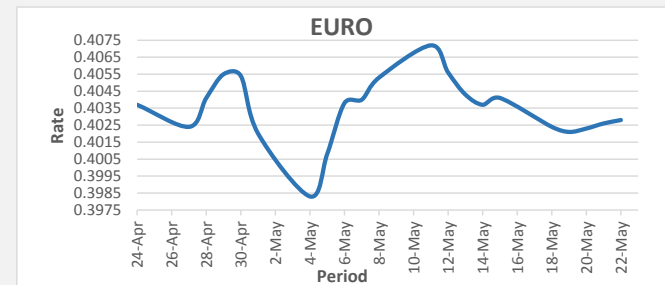

FJD strengthened against EUR by 02 points. EUR monthly average for this month is at 0.4033. The best importer rate for this month was at 0.4072 and the best exporter rate was at 0.4103 (EUR Importer rate has strengthened on a 3 day moving average).