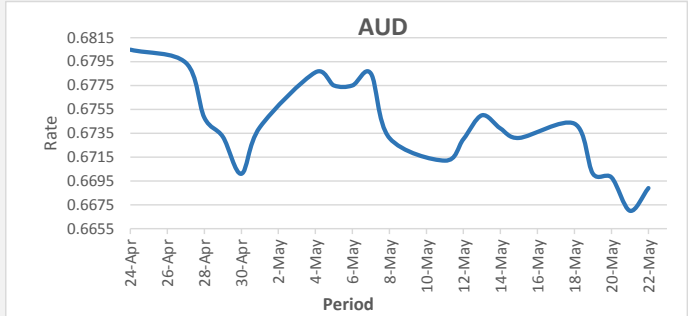

FJD weakened against USD by 10 points. USD monthly average for this month is at 0.4370. The best importer rate for this month was at 0.4404 and the best exporter for this month was at 0.4504 (USD Importer rate has strengthened on a 3 day moving average).

FJD strengthened against AUD by 19 points. AUD monthly average for this month is 0.6733. The best importer rate for this month was at 0.6786 and the best exporter rate for this month was at 0.6920 (AUD importer rate has weakened on a 3 day moving average).