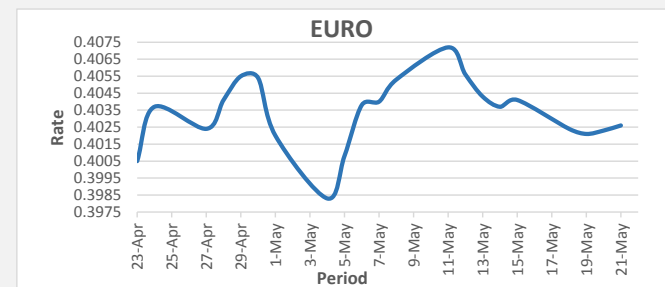

FJD strengthened against EUR by 3 points. EUR monthly average for this month is at 0.4034. The best importer rate for this month was at 0.4072 and the best exporter rate was at 0.4103 (EUR Importer rate has strengthened on a 3 day moving average).