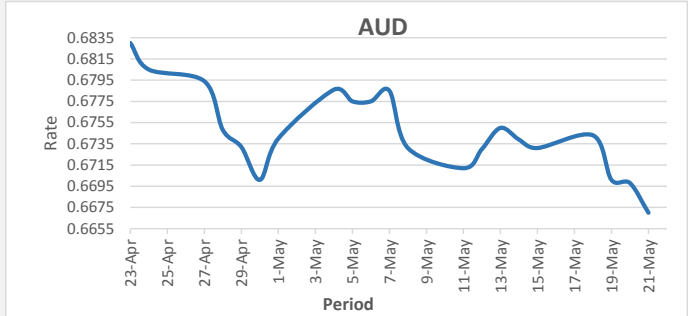

**FJD strengthened against USD by 25 points.** USD monthly average for this month is at 0.4368. The best importer rate for this month was at 0.4404 and the best exporter for this month was at 0.4504 (USD Importer rate has strengthened on a 3 day moving average).

**FJD weakened against AUD by 28 points.** AUD monthly average for this month is 0.6735. The best importer rate for this month was at 0.6786 and the best exporter rate for this month was at 0.6920 (AUD importer rate has weakened on a 3 day moving average).