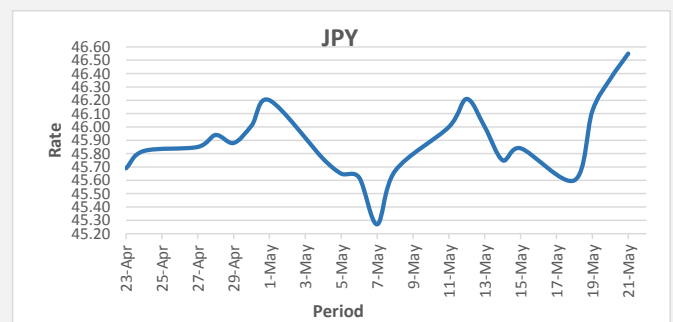

FJD strengthened against JPY by 0.19 points. JPY monthly average for this month is 45.91. The best importer rate for this month was at 46.55 and the best exporter rate is 48.27 (JPY importer rate has strengthened on a 3 day moving average).