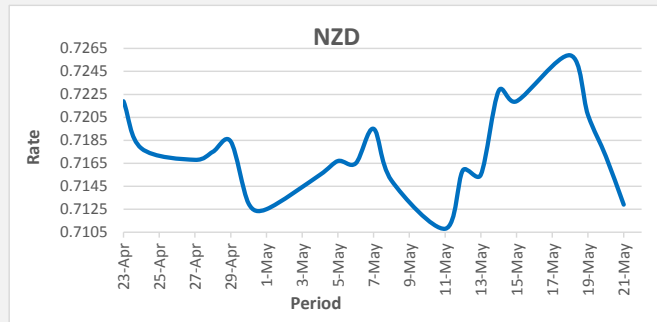

**FJD strengthened against USD by 25 points.** USD monthly average for this month is at 0.4368. The best importer rate for this month was at 0.4404 and the best exporter for this month was at 0.4504 (USD Importer rate has strengthened on a 3 day moving average).

**FJD weakened against AUD by 28 points.** AUD monthly average for this month is 0.6735. The best importer rate for this month was at 0.6786 and the best exporter rate for this month was at 0.6920 (AUD importer rate has weakened on a 3 day moving average).