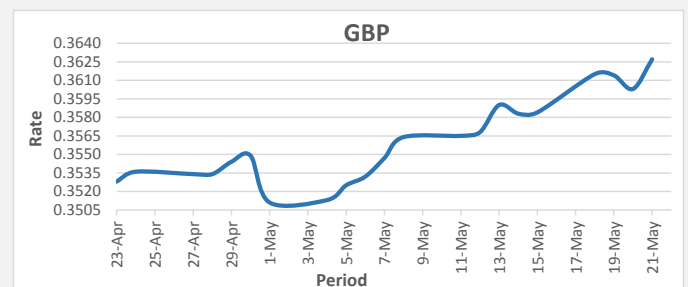

FJD weakened against GBP by 11 point. GBP monthly average for this month is at 0.3568. The best importer rate for this month was at 0.3627 and the best exporter rate is at 0.3591 (GBP Importer rate strengthened on a 3 day moving average).

Major Market-Daily movers

*21/05 AUD - Manufacturing & Services PMI

*21/05 JPY - Japan Balance of Trade (APR)

*21/05 NZD - Credit Card Spending (YoY) (APR)

For more information please contact Treasury Department:

Umesh Prasad	umeshp@hfc.com.fj	3239139	9994971
Shoran Devi	shorand@hfc.com.fj	3239122	9993329
Sandhya Kiran	sandhyak@hfc.com.fj	3239149	9994117
Gary Rounds	garvyr@hfc.com.fj	3239173	9994117
Sinifa Lakalaka	sinifal@hfc.com.fj	3239191	9994117
Prasan Narayan	prasann@hfc.com.fj	3239190	9991332
James Krishna	jamesk@hfc.com.fj	666 3366	9991455
Rajesh Roshan	raieshr@hfc.com.fj	666 3366	932 2876
Mohammed Sadiq	mohammeds1@hfc.com.fj	672 1257	998 9258