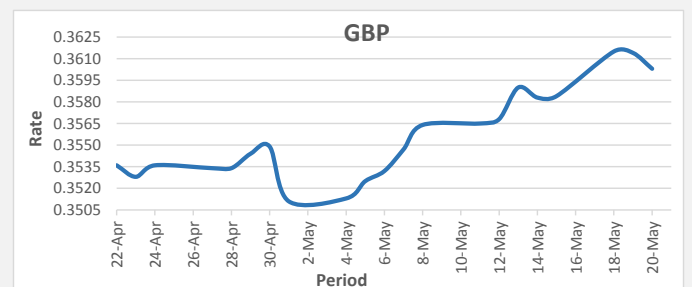

FJD weakened against GBP by 11 point. GBP monthly average for this month is at 0.3564. The best importer rate for this month was at 0.3615 and the best exporter rate is at 0.3591 (GBP Importer rate weakened on a 3 day moving average).

Major Market-Daily movers

- *20/05 NZD - Food Price Index (MoM)(APR)
- *20/05 JPY - Core Machinery Orders (YoY)(MAR)
- *20/05 AUD - MI Leading Index (MoM)(APR)

For more information please contact Treasury Department:

Umesh Prasad	umeshp@hfc.com.fj	3239139	9994971
Shoran Devi	shorand@hfc.com.fj	3239122	9993329
Sandhya Kiran	sandhyak@hfc.com.fj	3239149	9994117
Gary Rounds	garvyr@hfc.com.fj	3239173	9994117
Sinifa Lakalaka	sinifal@hfc.com.fj	3239191	9994117
Prasan Narayan	prasann@hfc.com.fj	3239190	9991332
James Krishna	jamesk@hfc.com.fj	666 3366	9991455
Rajesh Roshan	raieshr@hfc.com.fj	666 3366	932 2876
Mohammed Sadiq	mohammeds1@hfc.com.fj	672 1257	998 9258