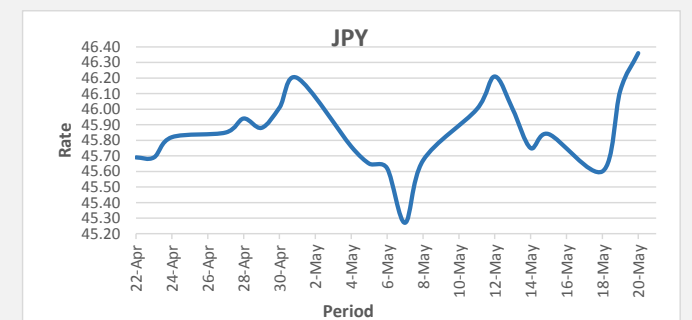

FJD strengthened against JPY by 0.24 points. JPY monthly average for this month is 45.87. The best importer rate for this month was at 46.36 and the best exporter rate is 48.27 (JPY importer rate has strengthened on a 3 day moving average).