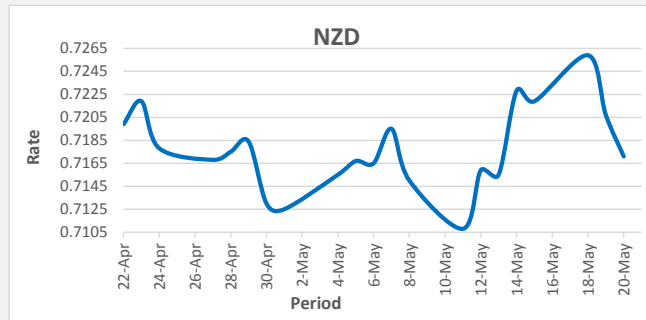

FJD weakened against NZD by 36 points. NZD monthly average for this month is at 0.7173. The best importer rate for this month was at 0.7259 and the best exporter rate was at 0.7438 (NZD importer rate has weakened on a 3 day moving average).