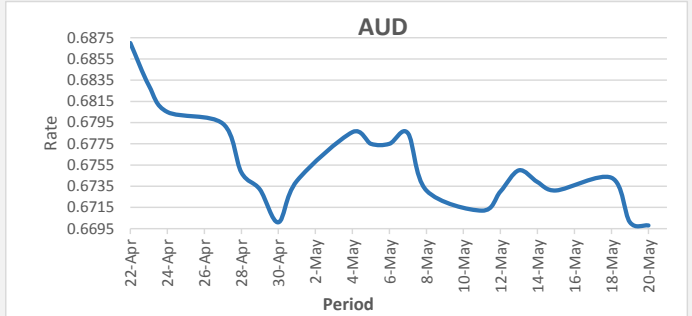

FJD strengthened against USD by 6 points. USD monthly average for this month is at 0.4366. The best importer rate for this month was at 0.4393 and the best exporter for this month was at 0.4504 (USD Importer rate has strengthened on a 3 day moving average).

FJD weakened against AUD by 3 points. AUD monthly average for this month is 0.6740. The best importer rate for this month was at 0.6786 and the best exporter rate for this month was at 0.6948 (AUD importer rate has weakened on a 3 day moving average).