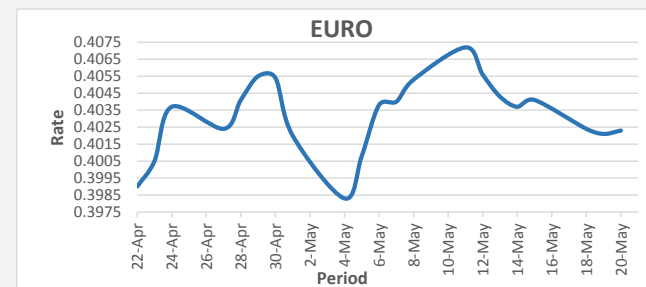

FJD strengthened against EUR by 2 points. EUR monthly average for this month is at 0.4034. The best importer rate for this month was at 0.4072 and the best exporter rate was at 0.4103 (EUR Importer rate has strengthened on a 3 day moving average).