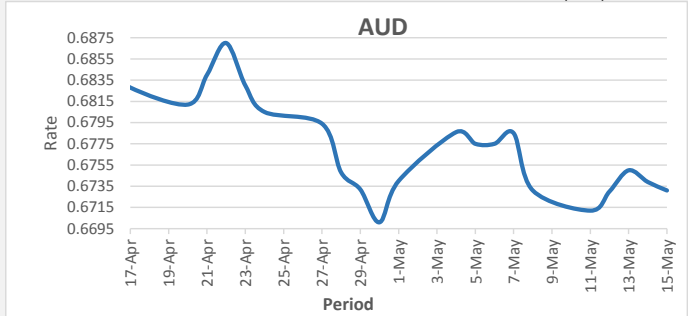

FJD weakened against USD by 1 point. USD monthly average for this month is at 0.4367. The best importer rate for this month was at 0.4393 and the best exporter for this month was at 0.4514 (USD Importer rate has weakened on a 3 day moving average).

FJD weakened against AUD by 8 points. AUD monthly average for this month is 0.6746. The best importer rate for this month was at 0.6786 and the best exporter rate for this month was at 0.6951 (AUD importer rate has strengthened on a 3 day moving average).