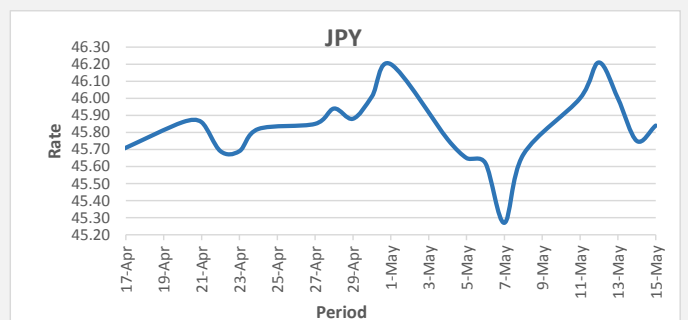

FJD strengthened against JPY by 0.09 points. JPY monthly average for this month is 45.83. The best importer rate for this month was at 46.21 and the best exporter rate is 48.27 (JPY importer rate has weakened on a 3 day moving average).