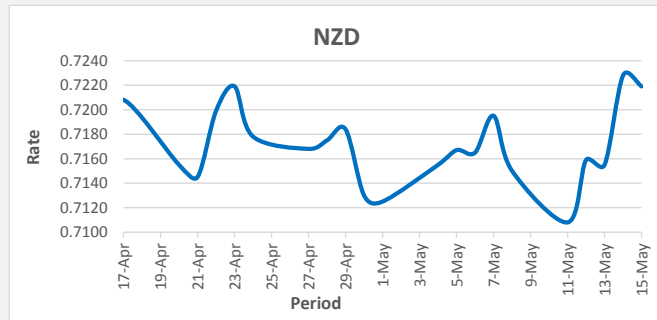

FJD weakened against NZD by 9 points. NZD monthly average for this month is at 0.7163. The best importer rate for this month was at 0.7228 and the best exporter rate was at 0.7438 (NZD importer rate has strengthened on a 3 day moving average).