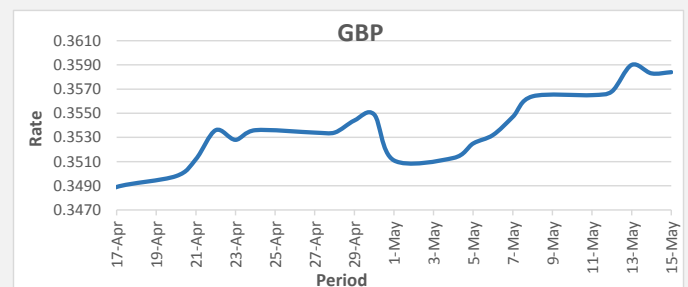

FJD strengthened against GBP by 01 point. GBP monthly average for this month is at 0.3553. The best importer rate for this month was at 0.3590 and the best exporter rate is at 0.3591 (GBP Importer rate strengthened on a 3 day moving average).

Major Market-Daily movers

*15/05 NZD - Business NZ PMI

*15/05 NZD - Employment Change (APR)

*15/05 EUR - German GDP Growth Rate (YoY)

For more information please contact Treasury Department:

Umesh Prasad	umeshp@hfc.com.fj	3239139	9994971
Shoran Devi	shorand@hfc.com.fj	3239122	9993329
Sandhya Kiran	sandhyak@hfc.com.fj	3239149	9994117
Gary Rounds	garvyr@hfc.com.fj	3239173	9994117
Sinifa Lakalaka	sinifal@hfc.com.fj	3239191	9994117
Prasan Narayan	prasann@hfc.com.fj	3239190	9991332
James Krishna	jamesk@hfc.com.fj	666 3366	9991455
Rajesh Roshan	raieshr@hfc.com.fj	666 3366	932 2876
Mohammed Sadiq	mohammeds1@hfc.com.fj	672 1257	998 9258