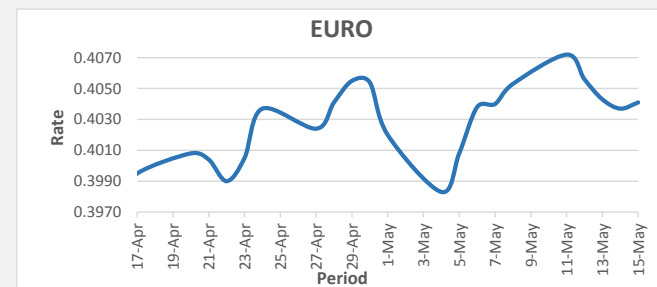

FJD strengthened against EUR by 04 points. EUR monthly average for this month is at 0.4037. The best importer rate for this month was at 0.4072 and the best exporter rate was at 0.4103 (EUR Importer rate has weakened on a 3 day moving average).