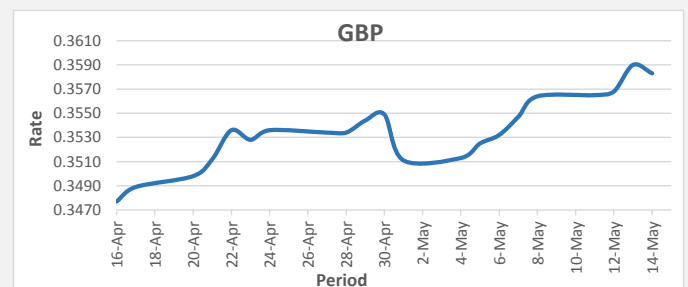

FJD weakened against GBP by 07 points. GBP monthly average for this month is at 0.3550. The best importer rate for this month was at 0.3590 and the best exporter rate is at 0.3591 (GBP Importer rate strengthened on a 3 day moving average).

Major Market-Daily movers

- *14/05 GBP - RICS HOUSE Price Balance (APR)
- *14/05 AUD - Employment Change (APR)
- *14/05 AUD - Unemployment Rate (APR)
- *14/05 USD - Producer Price Index (MoM)(APR) Result: -1.3% against forecast of -0.5%

For more information please contact Treasury Department:

Umesh Prasad	umeshp@hfc.com.fj	3239139	9994971
Shoran Devi	shorand@hfc.com.fj	3239122	9993329
Sandhya Kiran	sandhyak@hfc.com.fj	3239149	9994117
Gary Rounds	garyr@hfc.com.fj	3239173	9994117
Sinifa Lakalaka	sinifal@hfc.com.fj	3239191	9994117
Prasan Narayan	prasann@hfc.com.fj	3239190	9991332
James Krishna	jamesk@hfc.com.fj	666 3366	9991455
Rajesh Roshan	rajeshr@hfc.com.fj	666 3366	932 2876
Mohammed Sadiq	mohammeds1@hfc.com.fj	672 1257	998 9258