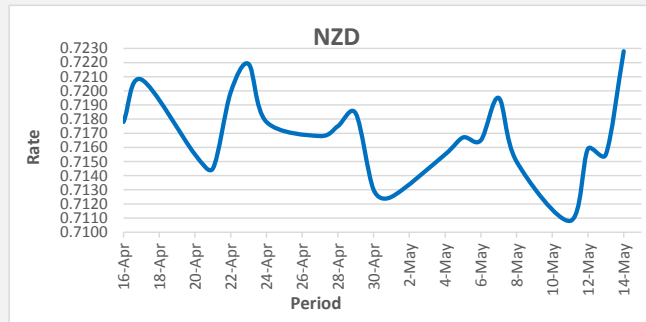

FJD weakened against USD by 17 points. USD monthly average for this month is at 0.4368. The best importer rate for this month was at 0.4393 and the best exporter for this month was at 0.4514 (USD Importer rate has weakened on a 3 day moving average).

FJD weakened against AUD by 11 points. AUD monthly average for this month is 0.6748. The best importer rate for this month was at 0.6786 and the best exporter rate for this month was at 0.6951 (AUD importer rate has strengthened on a 3 day moving average).