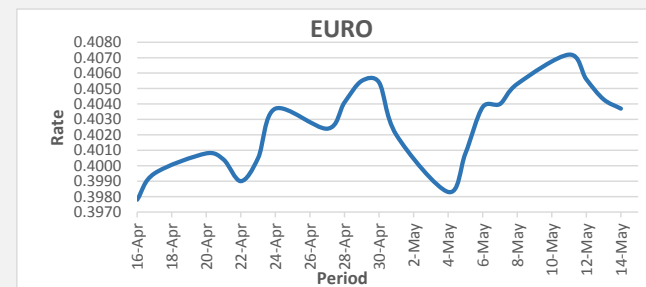

FJD weakened against EUR by 06 points. EUR monthly average for this month is at 0.4037. The best importer rate for this month was at 0.4072 and the best exporter rate was at 0.4103 (EUR Importer rate has weakened on a 3 day moving average).