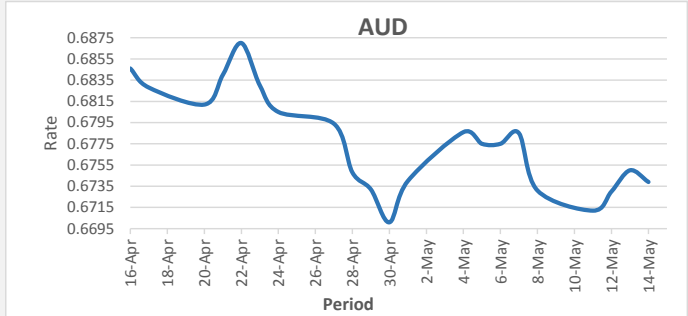

FJD weakened against USD by 17 points. USD monthly average for this month is at 0.4368. The best importer rate for this month was at 0.4393 and the best exporter for this month was at 0.4514 (USD Importer rate has weakened on a 3 day moving average).

FJD weakened against AUD by 11 points. AUD monthly average for this month is 0.6748. The best importer rate for this month was at 0.6786 and the best exporter rate for this month was at 0.6951 (AUD importer rate has strengthened on a 3 day moving average).