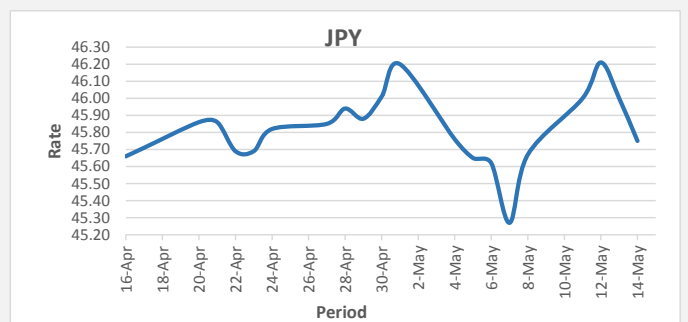

FJD weakened against JPY by 0.25 points. JPY monthly average for this month is 45.84. The best importer rate for this month was at 46.21 and the best exporter rate is 48.27 (JPY importer rate has weakened on a 3 day moving average).