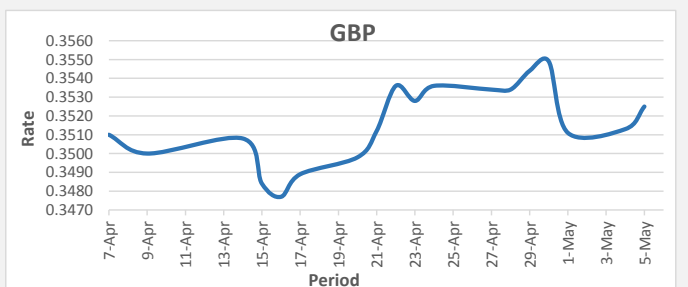

FJD strengthened against GBP (by 12 points). GBP monthly average for this month is at 0.3525. The best importer rate for this month was at 0.3549 and the best exporter rate is at 0.3591 (GBP Importer rate weakened on a 3 day moving average).

Major Market-Daily movers

*05/05 NZD - Building Consents (MoM) (MAR)

*05/05 AUD - RBA Interest Rate Decision

*05/05 GBP - Construction & Services PMI (APR)

For more information please contact Treasury Department:

Umesh Prasad	umeshp@hfc.com.fj	3239139	9994971
Shoran Devi	shorand@hfc.com.fj	3239122	9993329
Sandhya Kiran	sandhyak@hfc.com.fj	3239149	9994117
Gary Rounds	garvr@hfc.com.fj	3239173	9994117
Sinifa Lakalaka	sinifal@hfc.com.fj	3239191	9994117
Prasan Narayan	prasann@hfc.com.fj	3239190	9991332
James Krishna	jamesk@hfc.com.fj	666 3366	9991455
Rajesh Roshan	raieshr@hfc.com.fj	666 3366	932 2876
Mohammed Sadiq	mohammeds1@hfc.com.fj	672 1257	998 9258