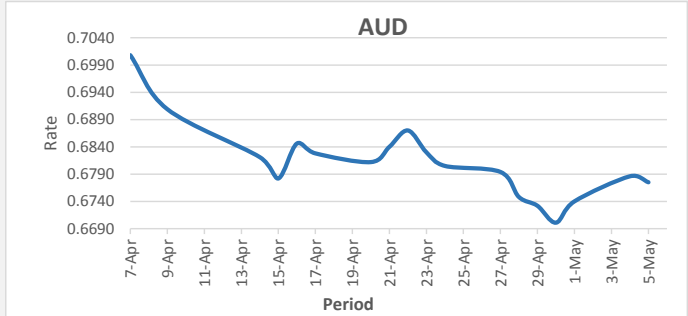

**FJD remains constant against USD.** USD monthly average for this month is at 0.4373. The best importer rate for this month was at 0.4393 and the best exporter for this month was at 0.4525 (USD Importer rate has weakened on a 3 day moving average).

**FJD weakened against AUD (by 11 points).** AUD monthly average for this month is 0.6751. The best importer rate for this month was at 0.6786 and the best exporter rate for this month was at 0.6951 (AUD importer rate has strengthened on a 3 day moving average).