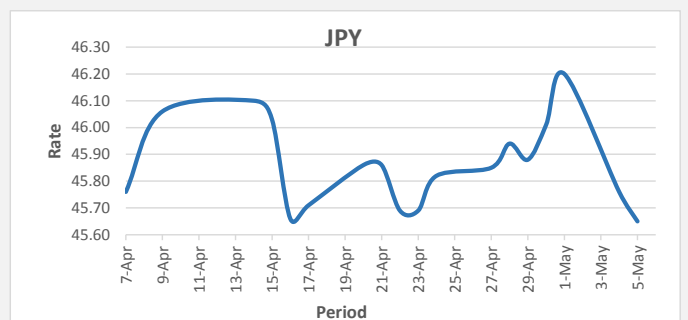

FJD weakened against JPY (by 0.11 points). JPY monthly average for this month is 45.91. The best importer rate for this month was at 46.20 and the best exporter rate is 48.65 (JPY importer rate has weakened on a 3 day moving average).