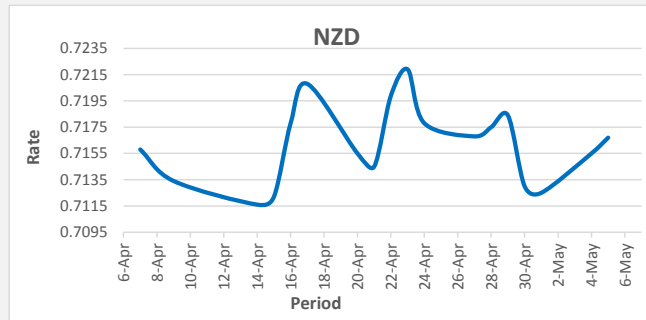

FJD strengthened against NZD (by 12 points). NZD monthly average for this month is at 0.7144. The best importer rate for this month was at 0.7167 and the best exporter rate was at 0.7455 (NZD importer rate has strengthened on a 3 day moving average).