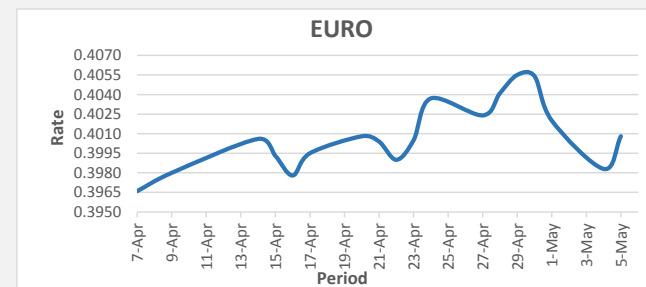

FJD strengthened against EUR (by 25 points). EUR monthly average for this month is at 0.4016. The best importer rate for this month was at 0.4054 and the best exporter rate was at 0.4103 (EUR Importer rate has weakened on a 3 day moving average).