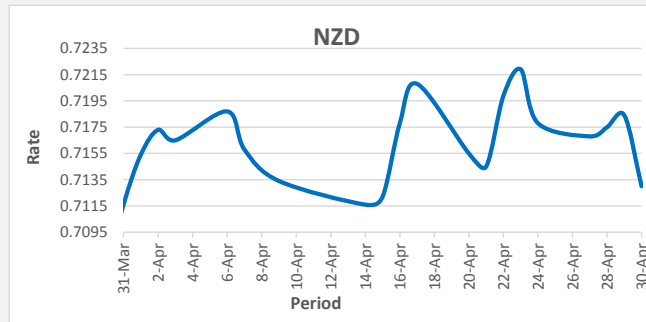

FJD weakened against NZD (by 54 points), NZD monthly average for this month is at 0.7163. The best importer rate for this month was at 0.7219 and the best exporter rate was at 0.7446 (NZD importer rate has strengthened on a 3 day moving average).