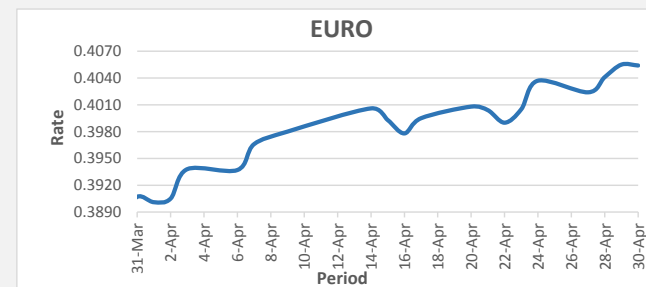

FJD weakened against EUR (by 1 point). EUR monthly average for this month is at 0.3986. The best importer rate for this month was at 0.4055 and the best exporter rate was at 0.4021 (EUR Importer rate has strengthened on a 3 day moving average).