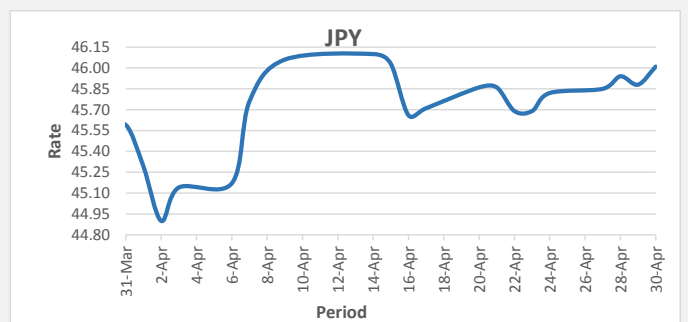

FJD strengthened against JPY (by 0.13 points). JPY monthly average for this month is 45.70. The best importer rate for this month was at 46.10 and the best exporter rate is 47.90 (JPY importer rate has weakened on a 3 day moving average).