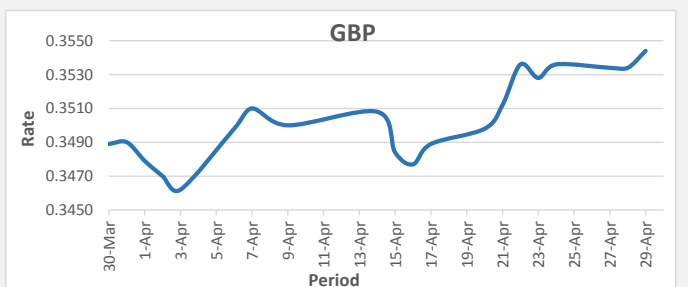

FJD strengthened against GBP (by 5 points). GBP monthly average for this month is at 0.3507. The best importer rate for this month was at 0.3549 and the best exporter rate is at 0.3542 (GBP Importer rate weakened on a 3 day moving average).

Major Market-Daily movers

*30/04 NZD - ANZ Business Confidence

*30/04 JPY - Consumer Confidence

*30/04 JPY -Industrial Production (YoY)(Mar)

For more information please contact Treasury Department:

Umesh Prasad	umeshp@hfc.com.fj	3239139	9994971
Shoran Devi	shorand@hfc.com.fj	3239122	9993329
Sandhya Kiran	sandhyak@hfc.com.fj	3239149	9994117
Gary Rounds	garvyr@hfc.com.fj	3239173	9994117
Sinifa Lakalaka	sinifal@hfc.com.fj	3239191	9994117
Prasan Narayan	prasann@hfc.com.fj	3239190	9991332
James Krishna	jamesk@hfc.com.fj	666 3366	9991455
Rajesh Roshan	raieshr@hfc.com.fj	666 3366	932 2876
Mohammed Sadiq	mohammeds1@hfc.com.fj	672 1257	998 9258