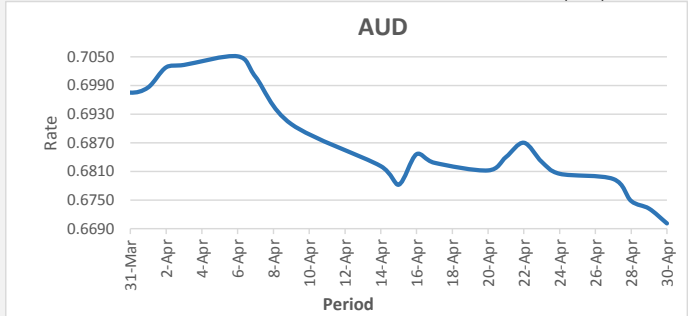

FJD strengthened against USD (by 23 points). USD monthly average for this month is at 0.4319. The best importer rate for this month was at 0.4393 and the best exporter for this month was at 0.4412 (USD Importer rate has weakened on a 3 day moving average).

FJD strengthened against AUD (by 31 points). AUD monthly average for this month is 0.6870. The best importer rate for this month was at 0.7051 and the best exporter rate for this month was at 0.6951 (AUD importer rate has weakened on a 3 day moving average).