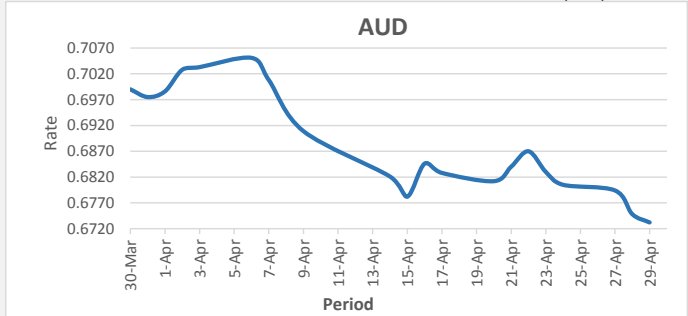

FJD strengthened against USD (by 11 points). USD monthly average for this month is at 0.4315. The best importer rate for this month was at 0.4370 and the best exporter for this month was at 0.4412 (USD Importer rate has weakened on a 3 day moving average).

FJD weakened against AUD (by 16 points). AUD monthly average for this month is 0.6879. The best importer rate for this month was at 0.7051 and the best exporter rate for this month was at 0.6982 (AUD importer rate has weakened on a 3 day moving average).