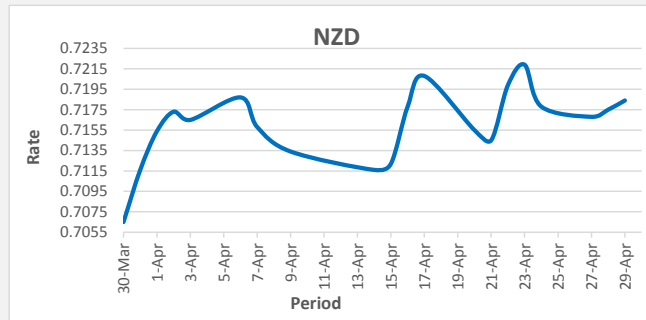

FJD strengthened against NZD (by 9 points). NZD monthly average for this month is at 0.7165. The best importer rate for this month was at 0.7219 and the best exporter rate was at 0.7446 (NZD importer rate has strengthened on a 3 day moving average).