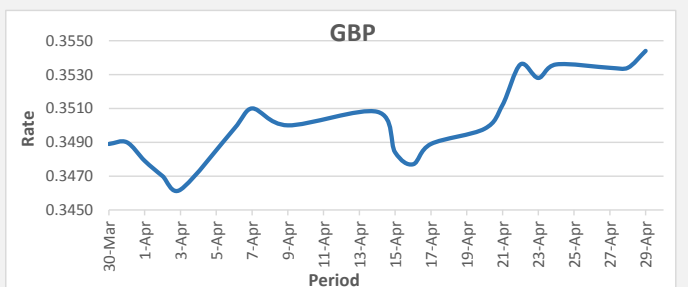

FJD strengthened against GBP (by 10 points). GBP monthly average for this month is at 0.3505. The best importer rate for this month was at 0.3544 and the best exporter rate is at 0.3542 (GBP Importer rate weakened on a 3 day moving average).

Major Market-Daily movers

- *29/04 NZD - Unemployment Rate (Q1)
- *29/04 NZD - Trade Balance (MoM & YoY) (MAR)
- *29/04 AUD - Consumer Price Index (QoQ) (Q1)
- *29/04 USD - Consumer Confidence (APR) Result: against forecast of 87.9

For more information please contact Treasury Department:

Umesh Prasad	umeshp@hfc.com.fj	3239139	9994971
Shoran Devi	shorand@hfc.com.fj	3239122	9993329
Sandhya Kiran	sandhyak@hfc.com.fj	3239149	9994117
Gary Rounds	garyr@hfc.com.fj	3239173	9994117
Sinifa Lakalaka	sinifal@hfc.com.fj	3239191	9994117
Prasan Narayan	prasann@hfc.com.fj	3239190	9991332
James Krishna	jamesk@hfc.com.fj	666 3366	9991455
Rajesh Roshan	rajeshr@hfc.com.fj	666 3366	932 2876
Mohammed Sadiq	mohammeds1@hfc.com.fj	672 1257	998 9258