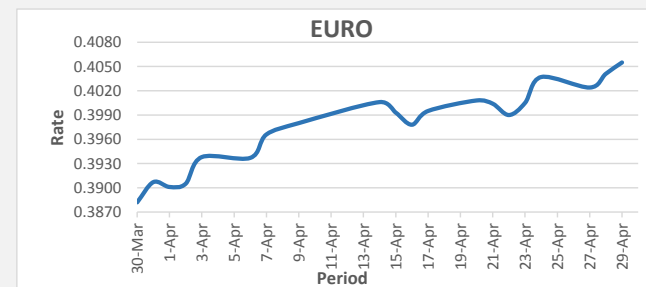

FJD strengthened against EUR (by 14 points). EUR monthly average for this month is at 0.3983. The best importer rate for this month was at 0.4055 and the best exporter rate was at 0.4021 (EUR Importer rate has strengthened on a 3 day moving average).