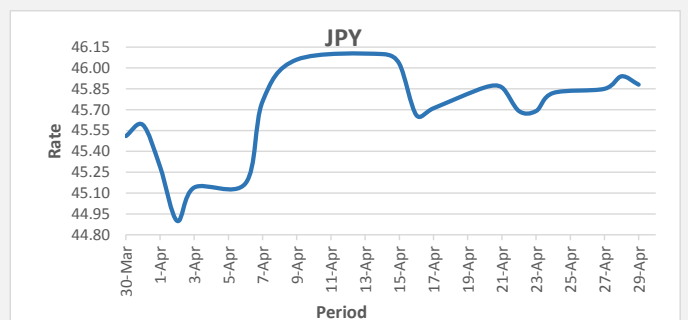

FJD weakened against JPY (by 0.06 points). JPY monthly average for this month is 45.68. The best importer rate for this month was at 46.10 and the best exporter rate is 47.90 (JPY importer rate has weakened on a 3 day moving average).