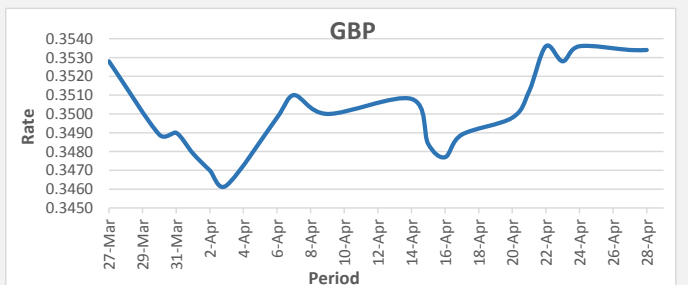

FJD remained the same against GBP. GBP monthly average for this month is at 0.3503. The best importer rate for this month was at 0.3536 and the best exporter rate is at 0.3542 (GBP Importer rate weakened on a 3 day moving average).

Major Market-Daily movers

*28/04 JPY - Unemployment Rate (MAR)

*28/04 JPY - Jobs/Applications Ratio

For more information please contact Treasury Department:

Umesh Prasad	umeshp@hfc.com.fj	3239139	9994971
Shoran Devi	shorand@hfc.com.fj	3239122	9993329
Sandhya Kiran	sandhyak@hfc.com.fj	3239149	9994117
Gary Rounds	garyr@hfc.com.fj	3239173	9994117
Sinifa Lakalaka	sinifal@hfc.com.fj	3239191	9994117
Prasan Narayan	prasann@hfc.com.fj	3239190	9991332
James Krishna	jamesk@hfc.com.fj	666 3366	9991455
Rajesh Roshan	rajeshr@hfc.com.fj	666 3366	932 2876
Mohammed Sadiq	mohammeds1@hfc.com.fj	672 1257	998 9258