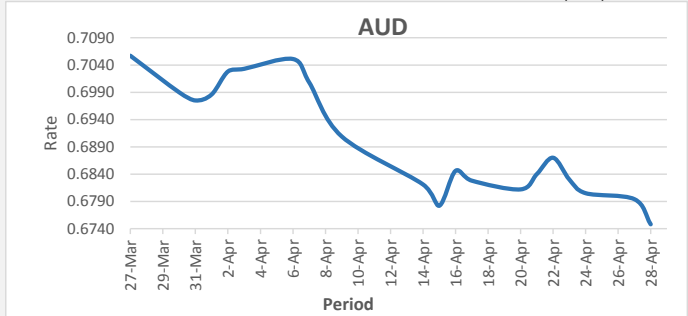

**FJD strengthened against USD (by 21 points).** USD monthly average for this month is at 0.4312. The best importer rate for this month was at 0.4369 and the best exporter for this month was at 0.4412 (USD Importer rate has weakened on a 3 day moving average).

**FJD weakened against AUD (by 46 points).** AUD monthly average for this month is 0.6887. The best importer rate for this month was at 0.7051 and the best exporter rate for this month was at 0.6998 (AUD importer rate has weakened on a 3 day moving average).