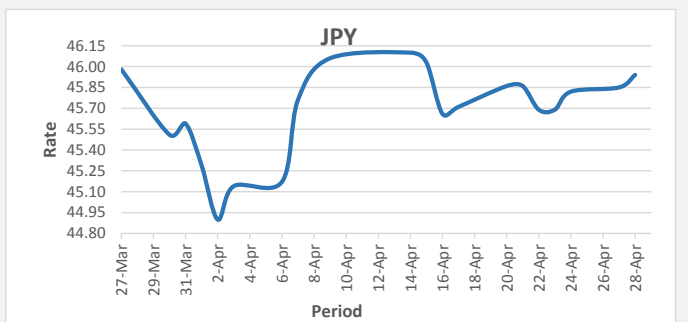

FJD strengthened against JPY (by 0.09 points). JPY monthly average for this month is 45.67. The best importer rate for this month was at 46.10 and the best exporter rate is 47.90 (JPY importer rate has weakened on a 3 day moving average).