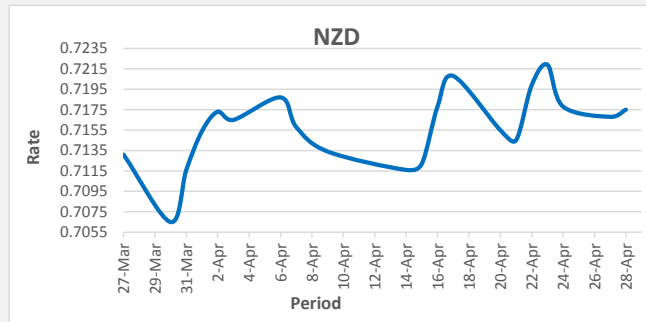

**FJD strengthened against USD (by 21 points).** USD monthly average for this month is at 0.4312. The best importer rate for this month was at 0.4369 and the best exporter for this month was at 0.4412 (USD Importer rate has weakened on a 3 day moving average).

**FJD weakened against AUD (by 46 points).** AUD monthly average for this month is 0.6887. The best importer rate for this month was at 0.7051 and the best exporter rate for this month was at 0.6998 (AUD importer rate has weakened on a 3 day moving average).