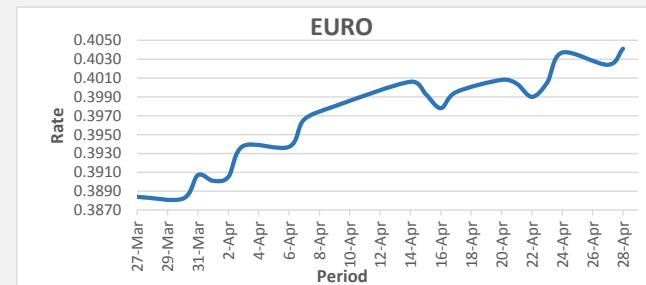

FJD strengthened against EUR (by 17 points). EUR monthly average for this month is at 0.3979. The best importer rate for this month was at 0.4041 and the best exporter rate was at 0.4021 (EUR Importer rate has strengthened on a 3 day moving average).