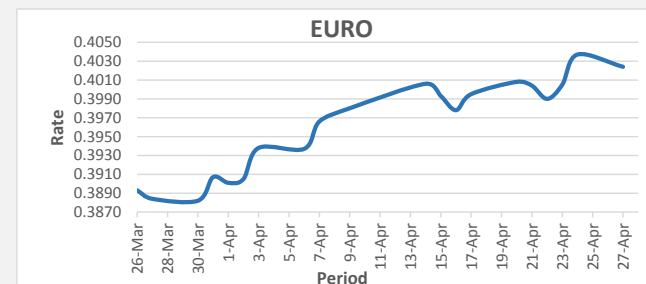

FJD weakened against EUR (by 13 points). EUR monthly average for this month is at 0.3975. The best importer rate for this month was at 0.4037 and the best exporter rate was at 0.4021 (EUR Importer rate has strengthened on a 3 day moving average).