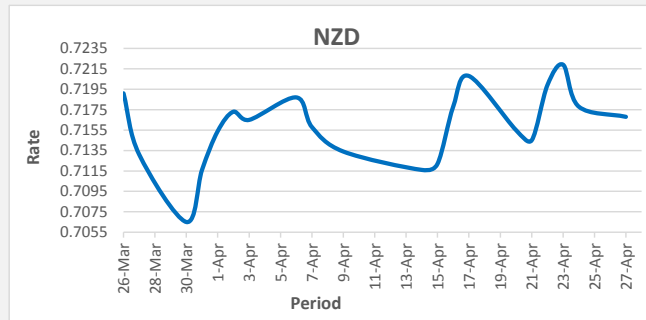

FJD weakened against NZD (by 10 points), NZD monthly average for this month is at 0.7163. The best importer rate for this month was at 0.7219 and the best exporter rate was at 0.7446 (NZD importer rate has strengthened on a 3 day moving average).