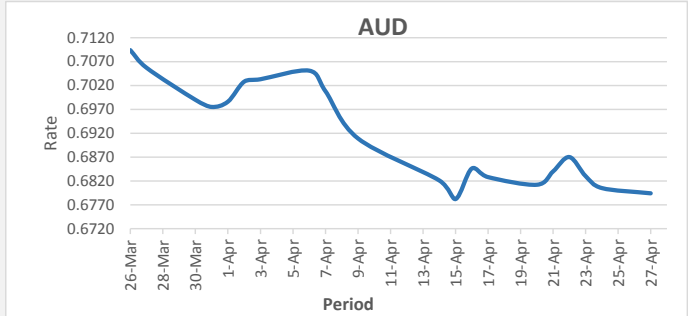

FJD strengthened against USD (by 05 points). USD monthly average for this month is at 0.4309. The best importer rate for this month was at 0.4369 and the best exporter for this month was at 0.4412 (USD Importer rate has weakened on a 3 day moving average).

FJD weakened against AUD (by 11 points). AUD monthly average for this month is 0.6895. The best importer rate for this month was at 0.7051 and the best exporter rate for this month was at 0.7032 (AUD importer rate has weakened on a 3 day moving average).