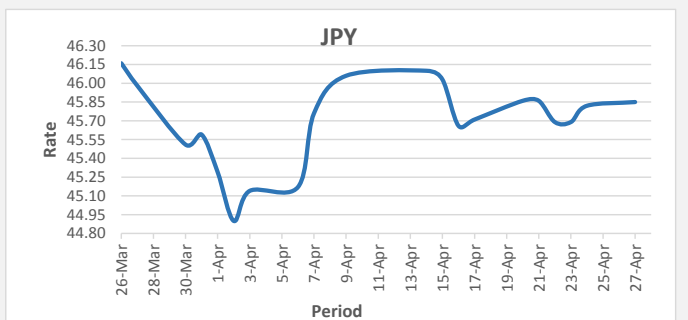

FJD strengthened against JPY (by 0.03 points). JPY monthly average for this month is 45.66. The best importer rate for this month was at 46.10 and the best exporter rate is 47.90 (JPY importer rate has weakened on a 3 day moving average).