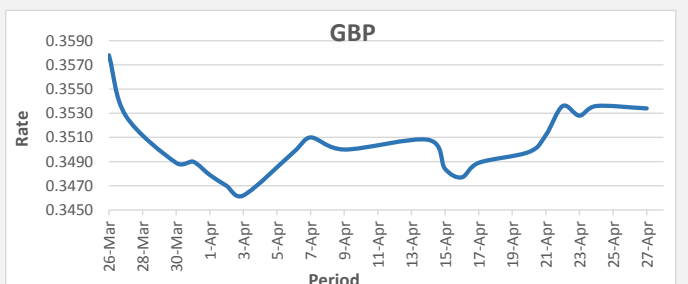

FJD weakened against GBP (by 02 points). GBP monthly average for this month is at 0.3501. The best importer rate for this month was at 0.3536 and the best exporter rate is at 0.3542 (GBP Importer rate weakened on a 3 day moving average).

Major Market-Daily movers

*27/04 JPY - Bank of Japan Interest Rate Decision

*28/04 JPY - Bank of Japan Outlook Report (YoY)

*25/04 USD - Core Durable Goods Orders (MoM)(MAR) Result: -0.2% against forecast of -5.8%

For more information please contact Treasury Department:

Umesh Prasad	umeshp@hfc.com.fj	3239139	9994971
Shoran Devi	shorand@hfc.com.fj	3239122	9993329
Sandhya Kiran	sandhyak@hfc.com.fj	3239149	9994117
Gary Rounds	garyr@hfc.com.fj	3239173	9994117
Sinifa Lakalaka	sinifal@hfc.com.fj	3239191	9994117
Prasan Narayan	prasann@hfc.com.fj	3239190	9991332
James Krishna	jamesk@hfc.com.fj	666 3366	9991455
Rajesh Roshan	rajeshr@hfc.com.fj	666 3366	932 2876
Mohammed Sadiq	mohammeds1@hfc.com.fj	672 1257	998 9258