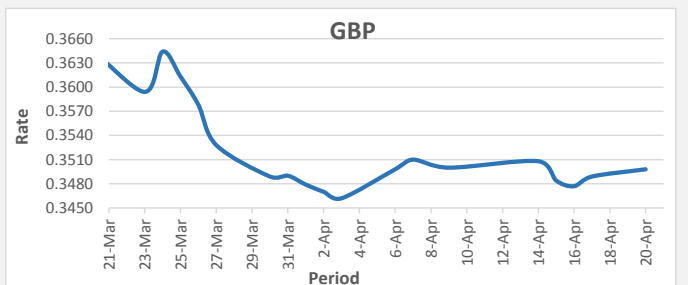

FJD strengthened against GBP (by 09 points). GBP monthly average for this month is at 0.3489. The best importer rate for this month was at 0.3510 and the best exporter rate is at 0.3542 (GBP Importer rate strengthened on a 3 day moving average).

Major Market-Daily movers

- *20/04 NZD - Business NZ Purchasing Managers Index (APR)
- *20/04 NZD - Consumer Price index (QoQ & YoY) (Q1)
- *20/04 JPY - Trade Balance (MAR)

For more information please contact Treasury Department:

Umesh Prasad	umeshp@hfc.com.fj	3239139	9994971
Shoran Devi	shorand@hfc.com.fj	3239122	9993329
Sandhya Kiran	sandhyak@hfc.com.fj	3239149	9994117
Gary Rounds	garyr@hfc.com.fj	3239173	9994117
Sinifa Lakalaka	sinifal@hfc.com.fj	3239191	9994117
Prasan Narayan	prasann@hfc.com.fj	3239190	9991332
James Krishna	jamesk@hfc.com.fj	666 3366	9991455
Rajesh Roshan	rajeshr@hfc.com.fj	666 3366	932 2876
Mohammed Sadiq	mohammeds1@hfc.com.fj	672 1257	998 9258