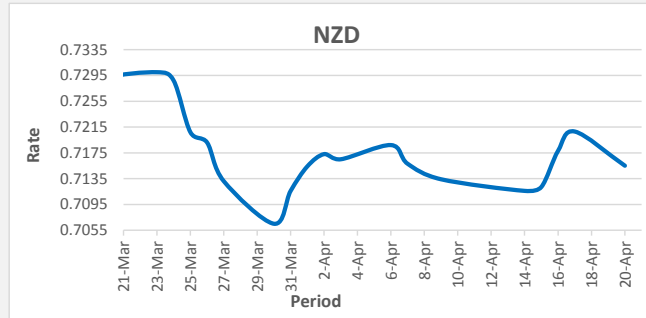

FJD weakened against NZD (by 53 points), NZD monthly average for this month is at 0.7156. The best importer rate for this month was at 0.7208 and the best exporter rate was at 0.7446 (NZD importer rate has strengthened on a 3 day moving average).