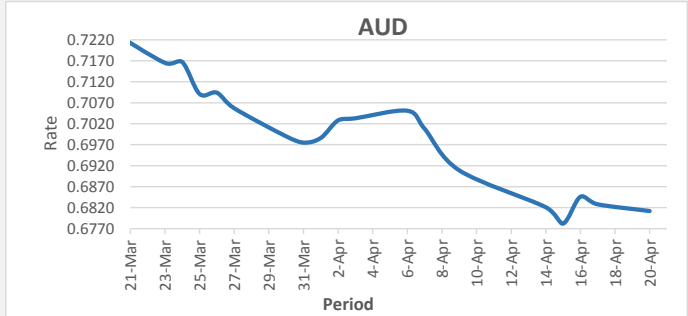

**FJD strengthened against USD (by 27 points).** USD monthly average for this month is at 0.4302. The best importer rate for this month was at 0.4369 and the best exporter for this month was at 0.4412 (USD Importer rate has weakened on a 3 day moving average).

**FJD weakened against AUD (by 16 points).** AUD monthly average for this month is 0.6923. The best importer rate for this month was at 0.7051 and the best exporter rate for this month was at 0.7032 (AUD importer rate has strengthened on a 3 day moving average).