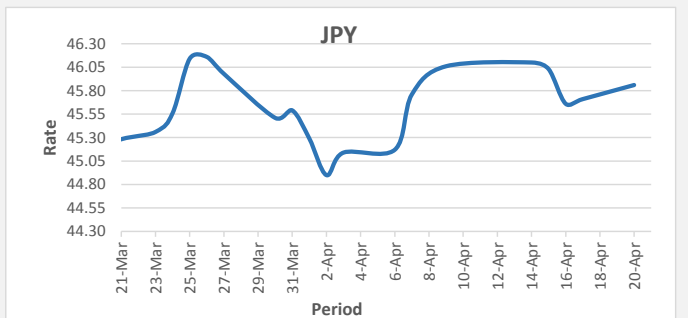

FJD strengthened against JPY (by 0.15 points). JPY monthly average for this month is 45.61. The best importer rate for this month was at 46.10 and the best exporter rate is 47.90 (JPY importer rate has weakened on a 3 day moving average).