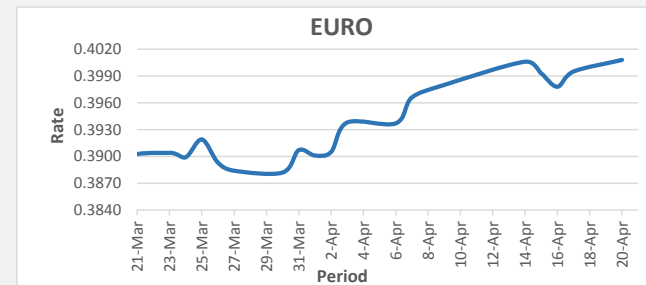

FJD strengthened against EUR (by 13 points). EUR monthly average for this month is at 0.3960. The best importer rate for this month was at 0.4008 and the best exporter rate was at 0.4021 (EUR Importer rate has weakened on a 3 day moving average).