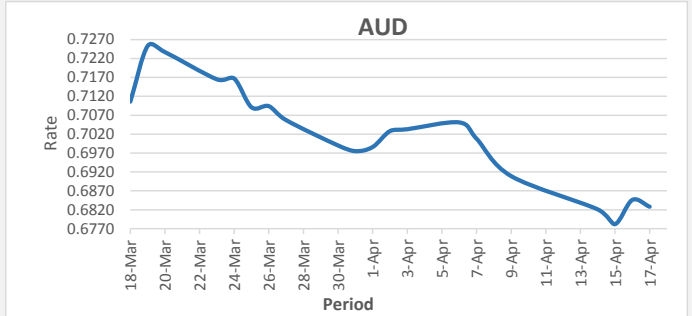

FJD weakened against USD (by 12 points). USD monthly average for this month is at 0.4298. The best importer rate for this month was at 0.4369 and the best exporter for this month was at 0.4412 (USD Importer rate has strengthened on a 3 day moving average).

FJD weakened against AUD (by 18 points). AUD monthly average for this month is 0.6933. The best importer rate for this month was at 0.7051 and the best exporter rate for this month was at 0.7032 (AUD importer rate has weakened on a 3 day moving average).