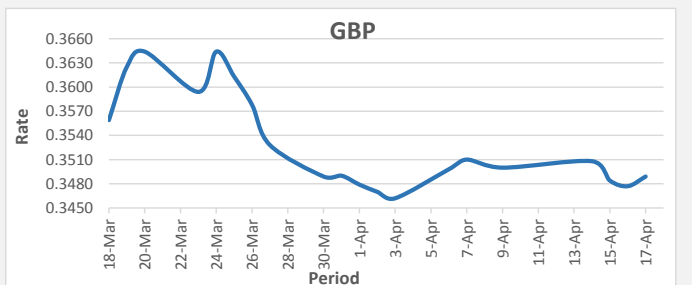

FJD strengthened against GBP (by 12 points). GBP monthly average for this month is at 0.3488. The best importer rate for this month was at 0.3510 and the best exporter rate is at 0.3542 (GBP Importer rate weakened on a 3 day moving average).

Major Market-Daily movers

- *17/04 NZD - Business NZ Purchasing Managers Index (APR)
- *17/04 AUD - Retail Sales (MoM) (MAR)
- *17/04 JPY - Industrial Production (MoM) (FEB)
- *17/04 USD - Initial Jobless Claims Result: 5.245m against forecast of 5.105m

For more information please contact Treasury Department:

Umesh Prasad	umeshp@hfc.com.fj	3239139	9994971
Shoran Devi	shorand@hfc.com.fj	3239122	9993329
Sandhya Kiran	sandhyak@hfc.com.fj	3239149	9994117
Gary Rounds	garyr@hfc.com.fj	3239173	9994117
Sinifa Lakalaka	sinifal@hfc.com.fj	3239191	9994117
Prasan Narayan	prasann@hfc.com.fj	3239190	9991332
James Krishna	jamesk@hfc.com.fj	666 3366	9991455
Rajesh Roshan	rajeshr@hfc.com.fj	666 3366	932 2876
Mohammed Sadiq	mohammeds1@hfc.com.fj	672 1257	998 9258