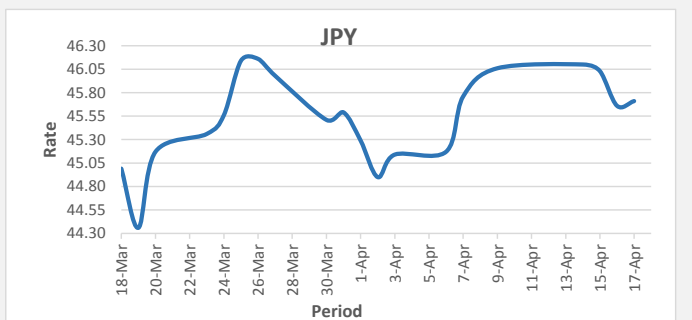

FJD strengthened against JPY (by 0.30 points). JPY monthly average for this month is 45.58. The best importer rate for this month was at 46.10 and the best exporter rate is 47.90 (JPY importer rate has strengthened on a 3 day moving average).