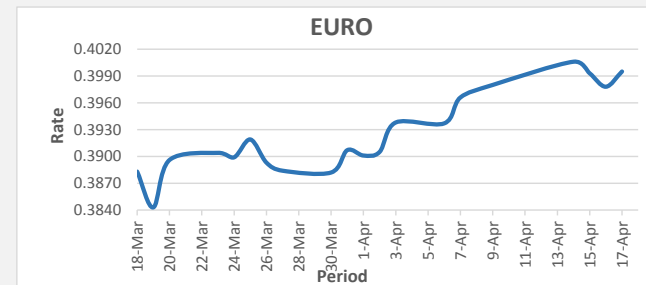

FJD strengthened against EUR (by 17 points). EUR monthly average for this month is at 0.3955. The best importer rate for this month was at 0.4006 and the best exporter rate was at 0.4021 (EUR Importer rate has weakened on a 3 day moving average).