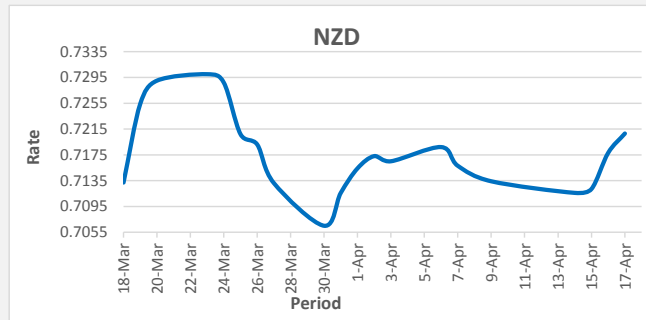

FJD weakened against USD (by 12 points). USD monthly average for this month is at 0.4298. The best importer rate for this month was at 0.4369 and the best exporter for this month was at 0.4412 (USD Importer rate has strengthened on a 3 day moving average).

FJD weakened against AUD (by 18 points). AUD monthly average for this month is 0.6933. The best importer rate for this month was at 0.7051 and the best exporter rate for this month was at 0.7032 (AUD importer rate has weakened on a 3 day moving average).