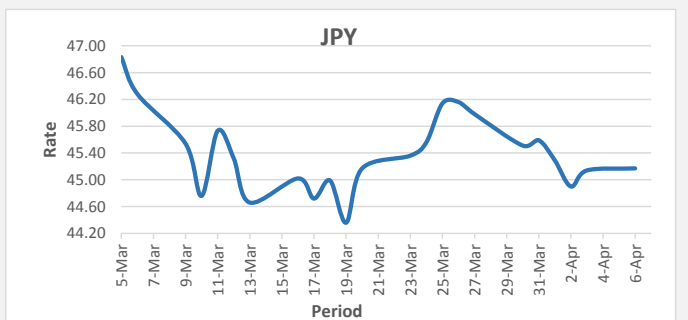

FJD strengthened against JPY (by 0.03 points), JPY monthly average for this month is 45.22. The best importer rate for this month was at 45.59 and the best exporter rate is 47.90 (JPY importer rate has strengthened on a 3 day moving average).