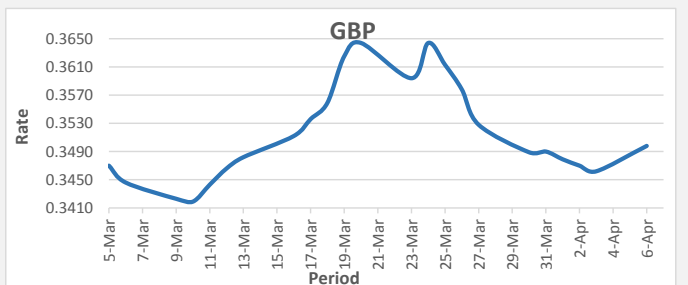

FJD strengthened against GBP (by 36 points). GBP monthly average for this month is at 0.3480. The best importer rate for this month was at 0.3498 and the best exporter rate is at 0.3542 (GBP Importer rate strengthened on a 3 day moving average).

Major Market-Daily movers

- *06/04 AUD - TD Securities Inflation (YoY) (MAR)
- *06/04 EUR - German Factory Orders n.s.a (YoY) (FEB)
- *06/04 GBP - Construction PMI (MAR)

For more information please contact Treasury Department:

Umesh Prasad	umeshp@hfc.com.fj	3239139	9994971
Shoran Devi	shorand@hfc.com.fj	3239122	9993329
Sandhya Kiran	sandhyak@hfc.com.fj	3239149	9994117
Gary Rounds	garvyr@hfc.com.fj	3239173	9994117
Sinifa Lakalaka	sinifal@hfc.com.fj	3239191	9994117
Prasan Narayan	prasann@hfc.com.fj	3239190	9991332
James Krishna	jamesk@hfc.com.fj	666 3366	9991455
Rajesh Roshan	raieshr@hfc.com.fj	666 3366	932 2876
Mohammed Sadiq	mohammeds1@hfc.com.fj	672 1257	998 9258