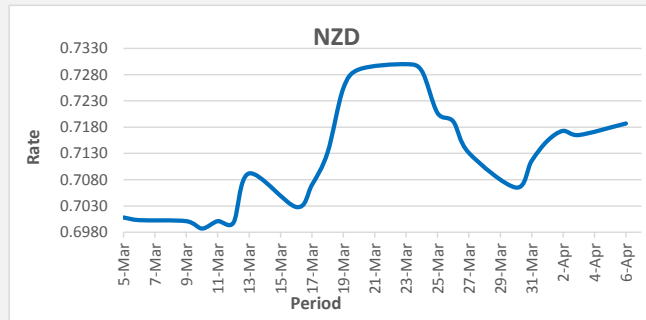

FJD strengthened against NZD (by 22 points), NZD monthly average for this month is at 0.7159. The best importer rate for this month was at 0.7187 and the best exporter rate was at 0.7446 (NZD importer rate has strengthened on a 3 day moving average).