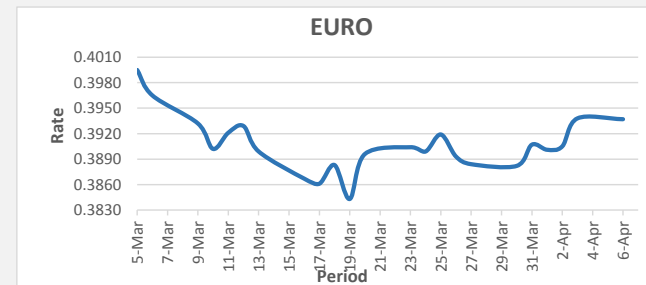

FJD weakened against EUR (by 01 points). EUR monthly average for this month is at 0.3918. The best importer rate for this month was at 0.3938 and the best exporter rate was at 0.4021 (EUR Importer rate has strengthened on a 3 day moving average).