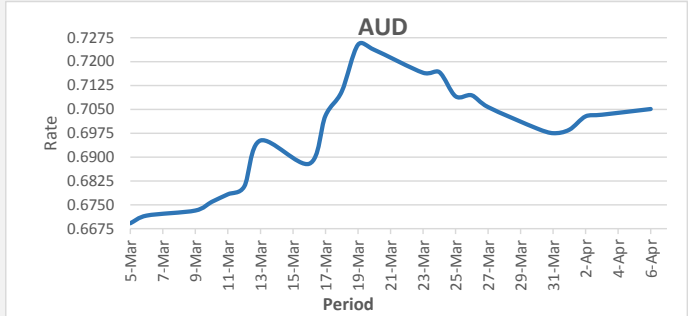

**FJD weakened against USD (by 19 points)**. USD monthly average for this month is at 0.4271. The best importer rate for this month was at 0.4300 and the best exporter for this month was at 0.4412 (USD Importer rate has weakened on a 3 day moving average).

**FJD strengthened against AUD (by 18 points)**. AUD monthly average for this month is 0.7015. The best importer rate for this month was at 0.7051 and the best exporter rate for this month was at 0.7225 (AUD importer rate has strengthened on a 3 day moving average).