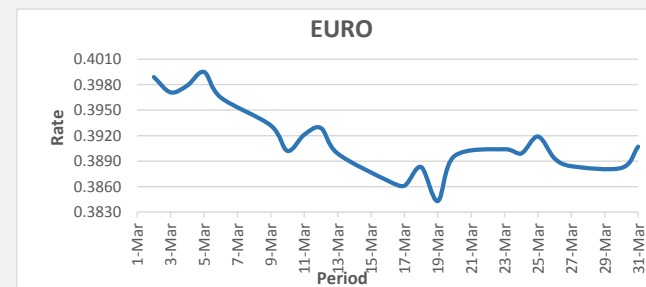

FJD strengthened against EUR (by 25 points). EUR monthly average for this month is at 0.3915. The best importer rate for this month was at 0.3995 and the best exporter rate was at 0.3963 (EUR Importer rate has strengthened on a 3 day moving average).