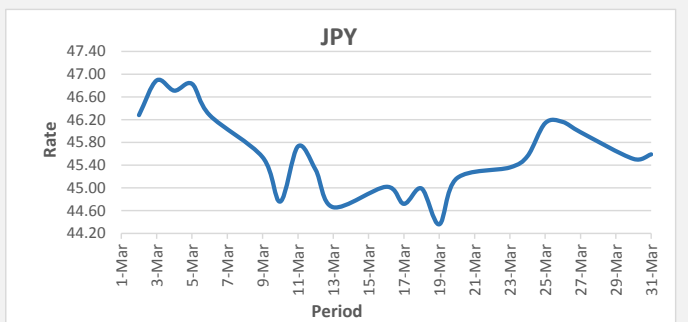

FJD strengthened against JPY (by 0.08 points). JPY monthly average for this month is 45.62. The best importer rate for this month was at 46.89 and the best exporter rate is at 47.36 (JPY importer rate has strengthened on a 3 day moving average).