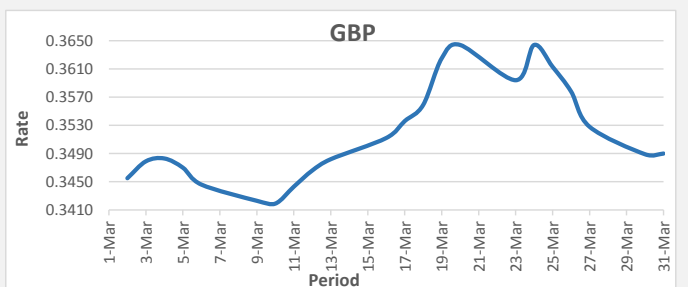

FJD strengthened against GBP (by 1 point). GBP monthly average for this month is at 0.3517. The best importer rate for this month was at 0.3644 and the best exporter rate is at 0.3499 (GBP Importer rate strengthened on a 3 day moving average).

Major Market-Daily movers

- *31/03 NZD - NZ Government 8-month Financial statements
- *31/03 JPY - Jobless Rates (Feb)
- *31/03 CNY - Manufacturing PMI(Mar)
- *31/03 EUR - German Unemployment Change (Mar)
- *31/03 EUR - Euro-zone CPI (Mar)

For more information please contact Treasury Department:

Umesh Prasad	umeshp@hfc.com.fj	3239139	9994971
Shoran Devi	shorand@hfc.com.fj	3239122	9993329
Sandhya Kiran	sandhyak@hfc.com.fj	3239149	9994117
Gary Rounds	garyr@hfc.com.fj	3239173	9994117
Sinifa Lakalaka	sinifal@hfc.com.fj	3239191	9994117
Prasan Narayan	prasann@hfc.com.fj	3239190	9991332
James Krishna	jamesk@hfc.com.fj	666 3366	9991455
Rajesh Roshan	rajeshr@hfc.com.fj	666 3366	932 2876
Mohammed Sadiq	mohammeds1@hfc.com.fj	672 1257	998 9258