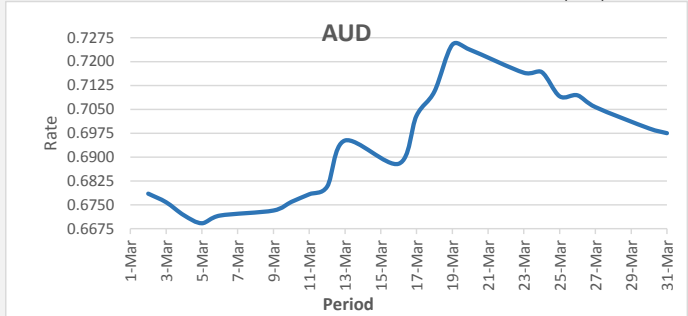

FJD weakened against USD (by 2 points). USD monthly average for this month is at 0.4317. The best importer rate for this month was at 0.4453 and the best exporter for this month was at 0.4320 (USD Importer rate has weakened on a 3 day moving average).

FJD weakened against AUD (by 15 points). AUD monthly average for this month is 0.6943. The best importer rate for this month was at 0.7253 and the best exporter rate for this month was at 0.6942 (AUD importer rate has strengthened on a 3 day moving average).