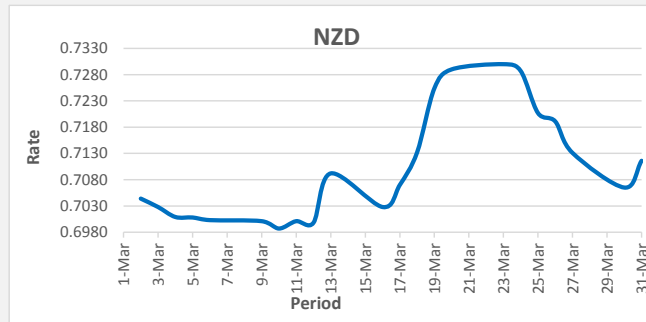

FJD weakened against USD (by 2 points). USD monthly average for this month is at 0.4317. The best importer rate for this month was at 0.4453 and the best exporter for this month was at 0.4320 (USD Importer rate has weakened on a 3 day moving average).

FJD weakened against AUD (by 15 points). AUD monthly average for this month is 0.6943. The best importer rate for this month was at 0.7253 and the best exporter rate for this month was at 0.6942 (AUD importer rate has strengthened on a 3 day moving average).