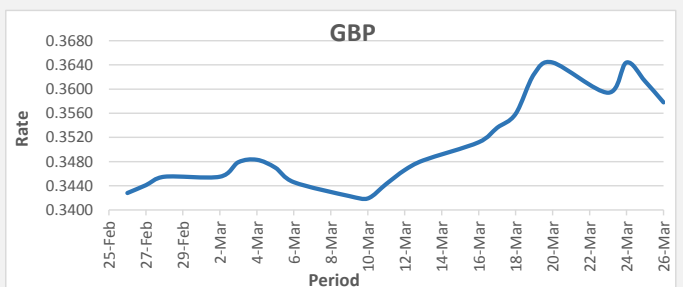

FJD weakened against GBP (by 35 points). GBP monthly average for this month is at 0.3520. The best importer rate for this month was at 0.3644 and the best exporter rate is at 0.3499 (GBP Importer rate strengthened on a 3 day moving average).

Major Market-Daily movers

- *26/03 EUR - EUR German GFK Consumer Confidence (APR)
- *26/03 EUR - ECB Publishes Economic Bulletin
- *26/03 GBP - Retail Sales Ex Auto Fuel (YoY)(Feb)

For more information please contact Treasury Department:

Umesh Prasad	umeshp@hfc.com.fj	3239139	9994971
Shoran Devi	shorand@hfc.com.fj	3239122	9993329
Sandhya Kiran	sandhyak@hfc.com.fj	3239149	9994117
Gary Rounds	garyr@hfc.com.fj	3239173	9994117
Sinifa Lakalaka	sinifal@hfc.com.fj	3239191	9994117
Prasan Narayan	prasann@hfc.com.fj	3239190	9991332
James Krishna	jamesk@hfc.com.fj	666 3366	9991455
Rajesh Roshan	raieshr@hfc.com.fj	666 3366	932 2876
Mohammed Sadiq	mohammeds1@hfc.com.fj	672 1257	998 9258