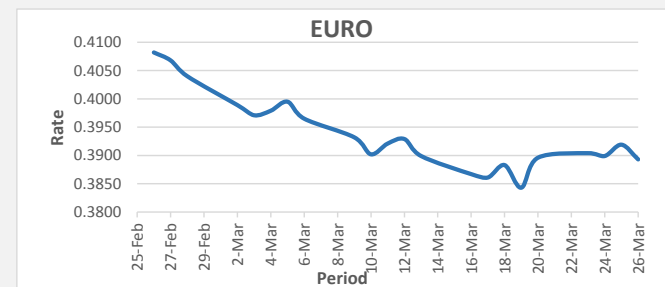

FJD weakened against EUR (by 26 points). EUR monthly average for this month is at 0.3918. The best importer rate for this month was at 0.3995 and the best exporter rate was at 0.3963 (EUR Importer rate has strengthened on a 3 day moving average).