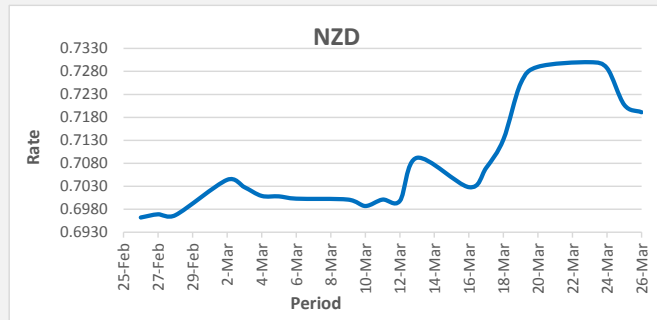

FJD weakened against NZD (by 16 points). NZD monthly average for this month is at 0.7102. The best importer rate for this month was at 0.7300 and the best exporter rate was at 0.7317 (NZD importer rate has strengthened on a 3 day moving average).