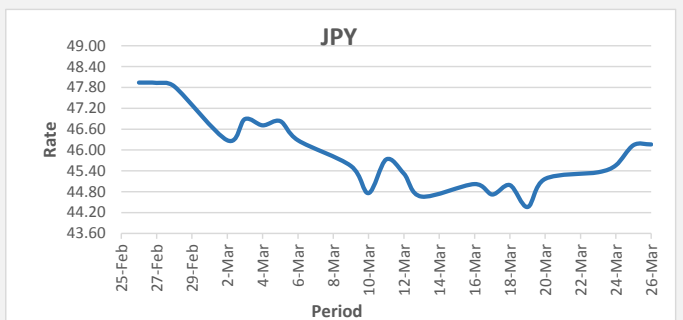

FJD strengthened against JPY (by 0.02 points). JPY monthly average for this month is 45.60. The best importer rate for this month was at 46.89 and the best exporter rate is at 47.36 (JPY importer rate has strengthened on a 3 day moving average).