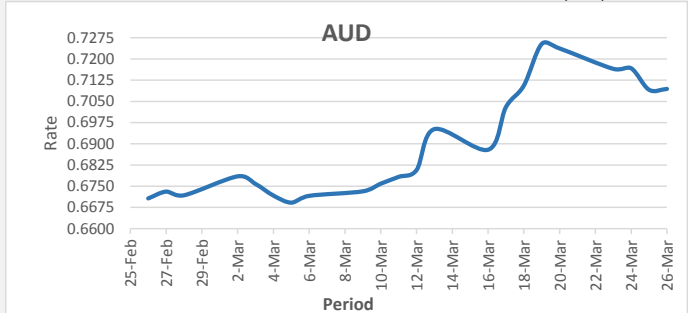

**FJD strengthened against USD (by 8 points)**. USD monthly average for this month is at 0.4322. The best importer rate for this month was at 0.4453 and the best exporter for this month was at 0.4320 (USD Importer rate has weakened on a 3 day moving average).