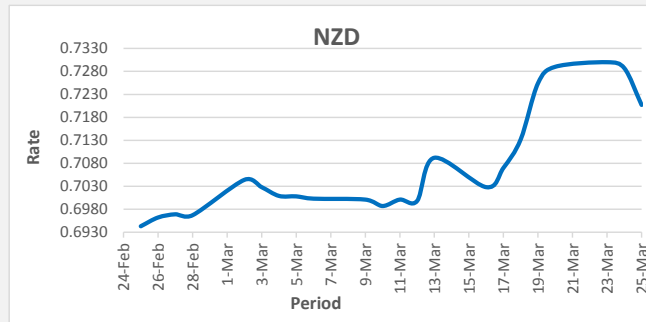

**FJD strengthened against USD (by 48 points)**. USD monthly average for this month is at 0.4327. The best importer rate for this month was at 0.4453 and the best exporter for this month was at 0.4320 (USD Importer rate has weakened on a 3 day moving average).

**FJD weakened against AUD (by 76 points)**. AUD monthly average for this month is 0.6924. The best importer rate for this month was at 0.7253 and the best exporter rate for this month was at 0.6942 (AUD importer rate has strengthened on a 3 day moving average).