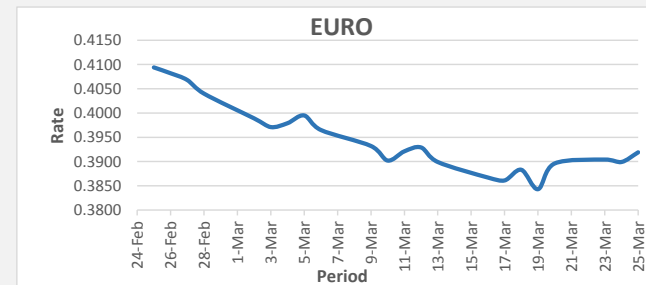

FJD strengthened against EUR (by 20 points). EUR monthly average for this month is at 0.3920. The best importer rate for this month was at 0.3995 and the best exporter rate was at 0.3963 (EUR Importer rate has strengthened on a 3 day moving average).