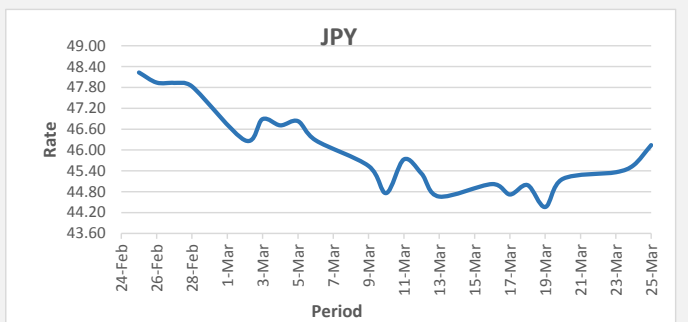

FJD strengthened against JPY (by 0.58 points). JPY monthly average for this month is 45.57. The best importer rate for this month was at 46.89 and the best exporter rate is at 47.36 (JPY importer rate has strengthened on a 3 day moving average).