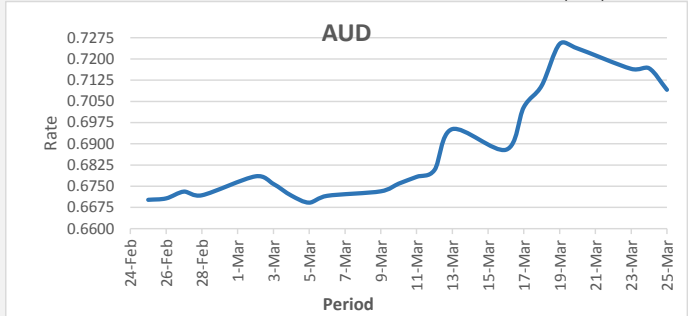

**FJD strengthened against USD (by 48 points)**. USD monthly average for this month is at 0.4327. The best importer rate for this month was at 0.4453 and the best exporter for this month was at 0.4320 (USD Importer rate has weakened on a 3 day moving average).

**FJD weakened against AUD (by 76 points)**. AUD monthly average for this month is 0.6924. The best importer rate for this month was at 0.7253 and the best exporter rate for this month was at 0.6942 (AUD importer rate has strengthened on a 3 day moving average).