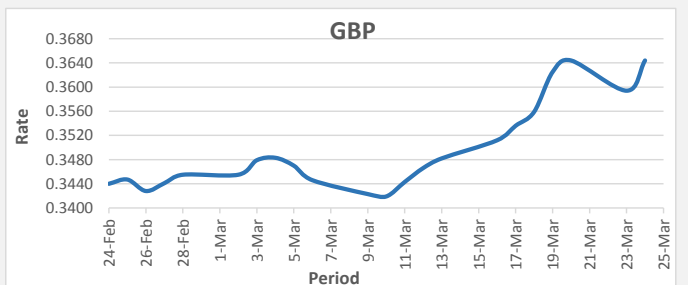

FJD weakened against GBP (by 31 points). GBP monthly average for this month is at 0.3516. The best importer rate for this month was at 0.3644 and the best exporter rate is at 0.3499 (GBP Importer rate strengthened on a 3 day moving average).

Major Market-Daily movers

- *25/03 NZD - NZD Trade Balace (FEB)
- *25/03 NZD - NZD Trade Balace 12 Mth YTD(FEB)
- *25/03 GBP - Consumer Price Index (YoY)(Feb)
- *25/03 GBP - Core Consumer Price Index (YoY)(Feb)

For more informtion please contact Treasury Department:

Umesh Prasad	umeshp@hfc.com.fj	3239139	9994971
Shoran Devi	shorand@hfc.com.fj	3239122	9993329
Sandhya Kiran	sandhyak@hfc.com.fj	3239149	9994117
Gary Rounds	garyr@hfc.com.fj	3239173	9994117
Sinifa Lakalaka	sinifal@hfc.com.fj	3239191	9994117
Prasan Narayan	prasann@hfc.com.fj	3239190	9991332
James Krishna	jamesk@hfc.com.fj	666 3366	9991455
Rajesh Roshan	rajeshr@hfc.com.fj	666 3366	932 2876
Mohammed Sadiq	mohammeds1@hfc.com.fj	672 1257	998 9258