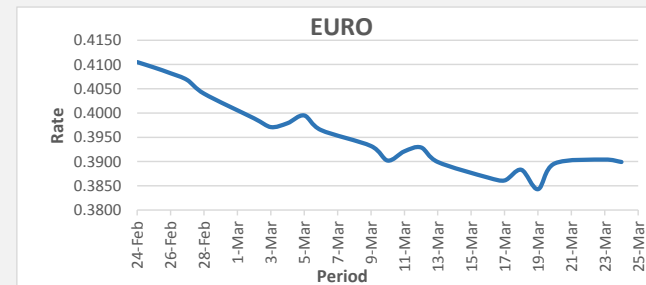

FJD weakened against EUR (by 5 points). EUR monthly average for this month is at 0.3920. The best importer rate for this month was at 0.3995 and the best exporter rate was at 0.3963 (EUR Importer rate has strengthened on a 3 day moving average).