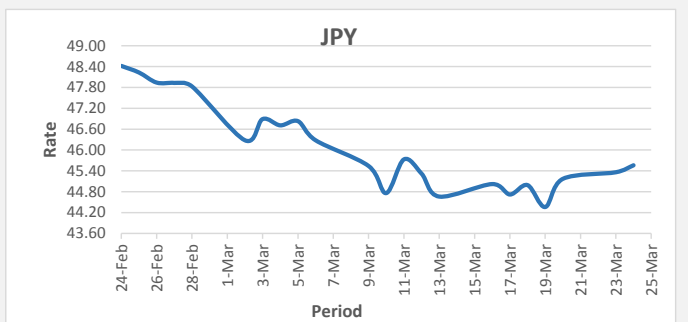

FJD strengthened against JPY (by 0.20 points). JPY monthly average for this month is 45.54. The best importer rate for this month was at 46.89 and the best exporter rate is at 47.36 (JPY importer rate has strengthened on a 3 day moving average).