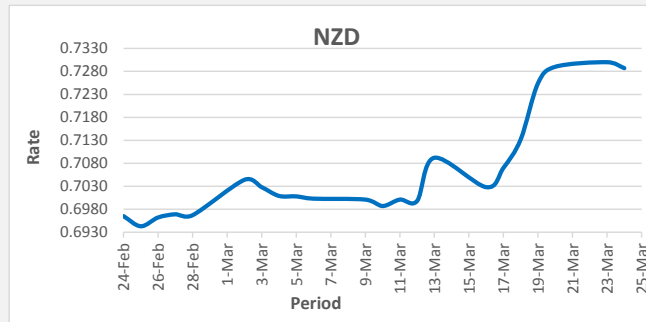

FJD weakened against USD (by 3 points). USD monthly average for this month is at 0.4334. The best importer rate for this month was at 0.4453 and the best exporter for this month was at 0.4320 (USD Importer rate has weakened on a 3 day moving average).

FJD strengthened against AUD (by 2 points). AUD monthly average for this month is 0.6914. The best importer rate for this month was at 0.7253 and the best exporter rate for this month was at 0.6942 (AUD importer rate has strengthened on a 3 day moving average).