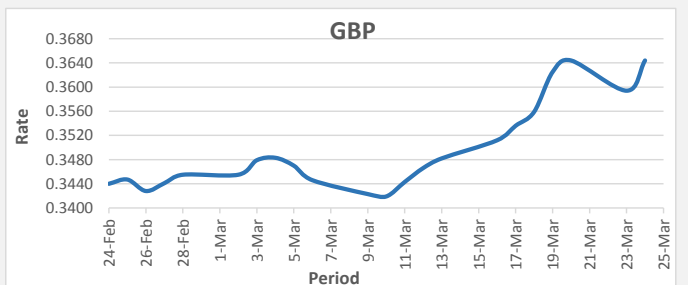

FJD strengthened against GBP (by 50 points). GBP monthly average for this month is at 0.3502. The best importer rate for this month was at 0.3644 and the best exporter rate is at 0.3499 (GBP Importer rate strengthened on a 3 day moving average).

Major Market-Daily movers

- *24/03 AUD - PMI Composite (Mar P)
- *24/03 AUD - CBA Australia PMI Mfg (Mar P)
- *24/03 EUR - Markit PMI Compsite (MAR)
- *24/03 GBP - Markit UK PMI Manufacturing (MAR)

For more informtion please contact Treasury Department:

Umesh Prasad	umeshp@hfc.com.fj	3239139	9994971
Shoran Devi	shorand@hfc.com.fj	3239122	9993329
Sandhya Kiran	sandhyak@hfc.com.fj	3239149	9994117
Gary Rounds	garyr@hfc.com.fj	3239173	9994117
Sinifa Lakalaka	sinifal@hfc.com.fj	3239191	9994117
Prasan Narayan	prasann@hfc.com.fj	3239190	9991332
James Krishna	jamesk@hfc.com.fj	666 3366	9991455
Rajesh Roshan	rajeshr@hfc.com.fj	666 3366	932 2876
Mohammed Sadiq	mohammeds1@hfc.com.fj	672 1257	998 9258