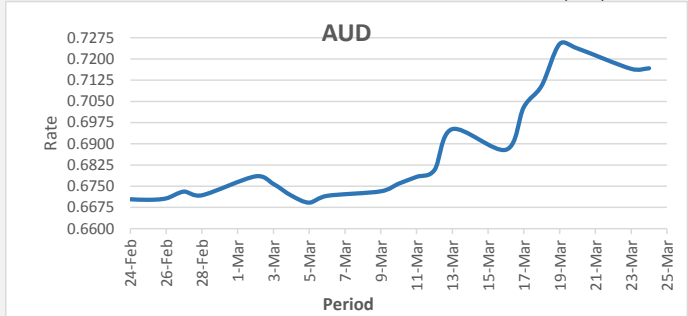

FJD weakened against USD (by 3 points). USD monthly average for this month is at 0.4334. The best importer rate for this month was at 0.4453 and the best exporter for this month was at 0.4320 (USD Importer rate has weakened on a 3 day moving average).

FJD strengthened against AUD (by 2 points). AUD monthly average for this month is 0.6914. The best importer rate for this month was at 0.7253 and the best exporter rate for this month was at 0.6942 (AUD importer rate has strengthened on a 3 day moving average).