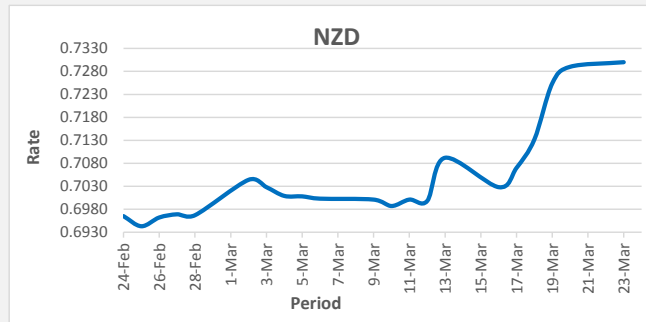

**FJD strengthened against USD (by 12 points)**. USD monthly average for this month is at 0.4345. The best importer rate for this month was at 0.4453 and the best exporter for this month was at 0.4320 (USD Importer rate has weakened on a 3 day moving average).

**FJD weakened against AUD (by 72 points)**. AUD monthly average for this month is 0.6898. The best importer rate for this month was at 0.7253 and the best exporter rate for this month was at 0.6942 (AUD importer rate has strengthened on a 3 day moving average).