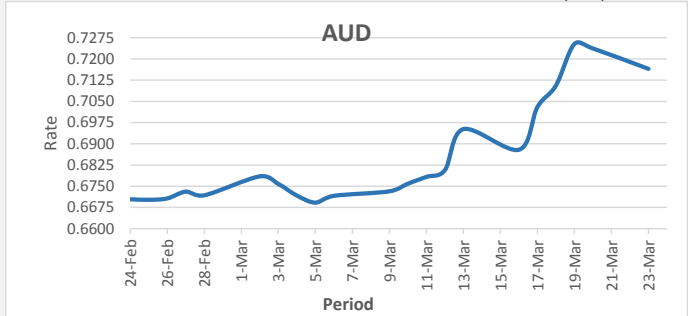

**FJD strengthened against USD (by 12 points)**. USD monthly average for this month is at 0.4345. The best importer rate for this month was at 0.4453 and the best exporter for this month was at 0.4320 (USD Importer rate has weakened on a 3 day moving average).

**FJD weakened against AUD (by 72 points)**. AUD monthly average for this month is 0.6898. The best importer rate for this month was at 0.7253 and the best exporter rate for this month was at 0.6942 (AUD importer rate has strengthened on a 3 day moving average).