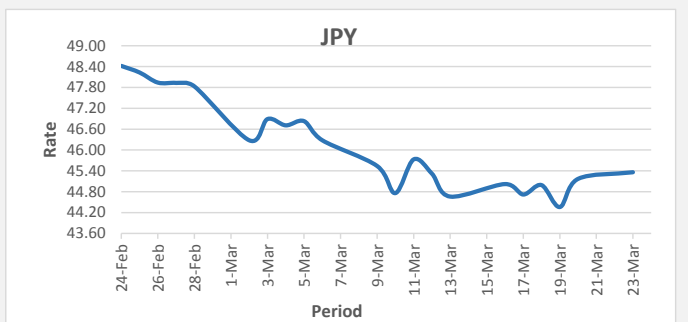

FJD strengthened against JPY (by 0.19 points). JPY monthly average for this month is 45.54. The best importer rate for this month was at 46.89 and the best exporter rate is at 47.36 (JPY importer rate has strengthened on a 3 day moving average).