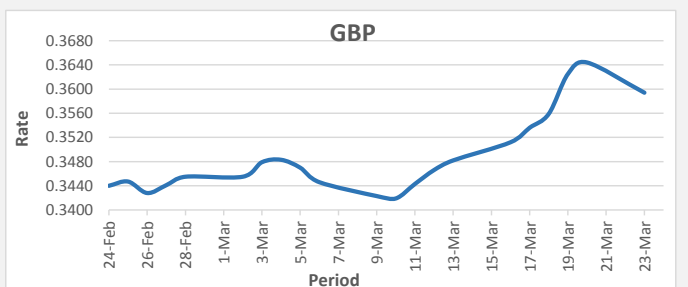

FJD weakened against GBP (by 50 points). GBP monthly average for this month is at 0.3502. The best importer rate for this month was at 0.3644 and the best exporter rate is at 0.3499 (GBP Importer rate strengthened on a 3 day moving average).

Major Market-Daily movers

- *23/03 AUD - Manufacturing PMI (MAR)
- *23/03 JPY - Leading Economic Index (JAN)
- *23/03 EUR - Markit PMI Composite (MAR)

For more information please contact Treasury Department:

Umesh Prasad	umeshp@hfc.com.fj	3239139	9994971
Shoran Devi	shorand@hfc.com.fj	3239122	9993329
Sandhya Kiran	sandhyak@hfc.com.fj	3239149	9994117
Gary Rounds	garyr@hfc.com.fj	3239173	9994117
Sinifa Lakalaka	sinifal@hfc.com.fj	3239191	9994117
Prasan Narayan	prasann@hfc.com.fj	3239190	9991332
James Krishna	jamesk@hfc.com.fj	666 3366	9991455
Rajesh Roshan	raieshr@hfc.com.fj	666 3366	932 2876
Mohammed Sadiq	mohammeds1@hfc.com.fj	672 1257	998 9258