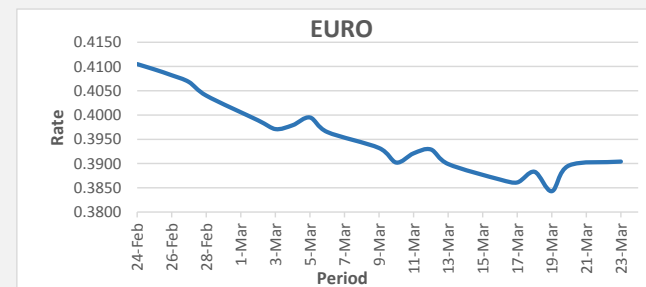

FJD strengthened against EUR (by 8 points). EUR monthly average for this month is at 0.3921. The best importer rate for this month was at 0.3995 and the best exporter rate was at 0.3963 (EUR Importer rate has strengthened on a 3 day moving average).