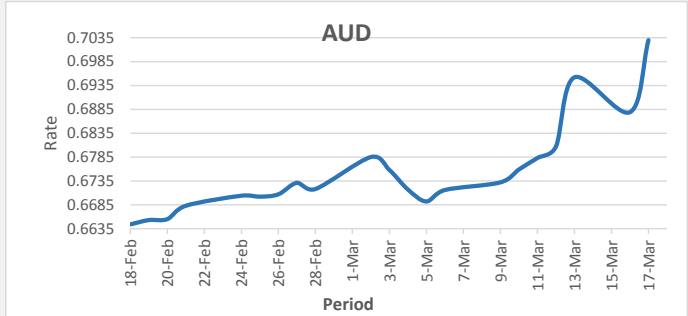

**FJD strengthened against USD (by 04 points)**. USD monthly average for this month is at 0.4397. The best importer rate for this month was at 0.4453 and the best exporter for this month was at 0.4465 (USD Importer rate has weakened on a 3 day moving average).

**FJD strengthened against AUD (by 151 points)**. AUD monthly average for this month is 0.6801. The best importer rate for this month was at 0.7030 and the best exporter rate for this month was at 0.6942 (AUD importer rate has weakened on a 3 day moving average).