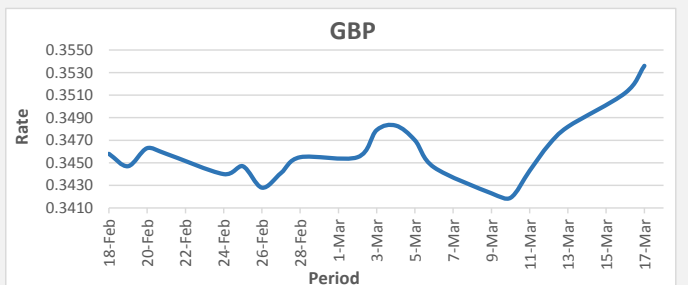

FJD strengthened against GBP (by 24 points). GBP monthly average for this month is at 0.3468. The best importer rate for this month was at 0.3536 and the best exporter rate is at 0.3499 (GBP Importer rate strengthened on a 3 day moving average).

Major Market-Daily movers

- *17/03 NZD - REINZ House Price Index (MoM) (FEB)
- *17/03 AUD - RBA Meeting Minutes
- *17/03 AUD - House Price Index (QoQ) (Q4 '19)
- *17/03 JPY - Industrial Production (YoY) (JAN)

For more information please contact Treasury Department:

Umesh Prasad	umeshp@hfc.com.fj	3239139	9994971
Shoran Devi	shorand@hfc.com.fj	3239122	9993329
Sandhya Kiran	sandhyak@hfc.com.fj	3239149	9994117
Gary Rounds	garyr@hfc.com.fj	3239173	9994117
Sinifa Lakalaka	sinifal@hfc.com.fj	3239191	9994117
Prasan Narayan	prasann@hfc.com.fj	3239190	9991332
James Krishna	jamesk@hfc.com.fj	666 3366	9991455
Rajesh Roshan	rajeshr@hfc.com.fj	666 3366	932 2876
Mohammed Sadiq	mohammeds1@hfc.com.fj	672 1257	998 9258