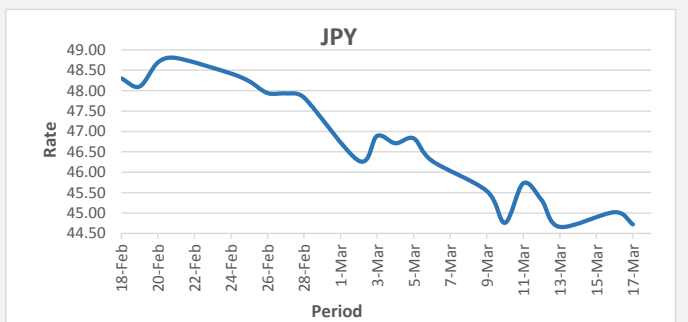

FJD weakened against JPY (by 0.30 points), JPY monthly average for this month is 45.73. The best importer rate for this month was at 46.89 and the best exporter rate is at 49.89 (JPY importer rate has weakened on a 3 day moving average).