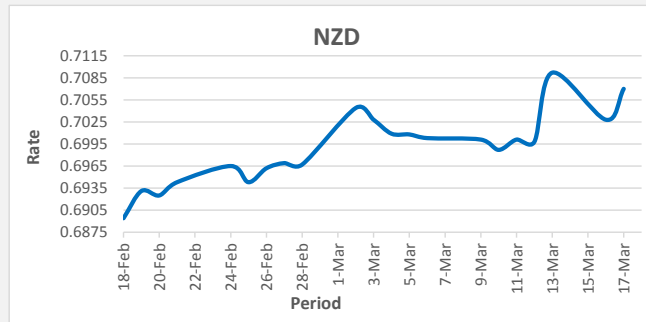

**FJD strengthened against USD (by 04 points)**. USD monthly average for this month is at 0.4397. The best importer rate for this month was at 0.4453 and the best exporter for this month was at 0.4465 (USD Importer rate has weakened on a 3 day moving average).

**FJD strengthened against AUD (by 151 points)**. AUD monthly average for this month is 0.6801. The best importer rate for this month was at 0.7030 and the best exporter rate for this month was at 0.6942 (AUD importer rate has weakened on a 3 day moving average).