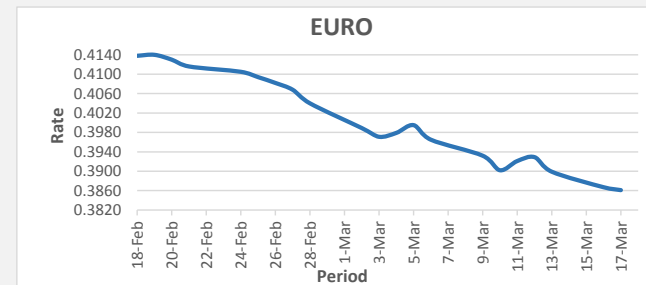

FJD weakened against EUR (by 06 points). EUR monthly average for this month is at 0.3934. The best importer rate for this month was at 0.3995 and the best exporter rate was at 0.3981 (EUR Importer rate has weakened on a 3 day moving average).