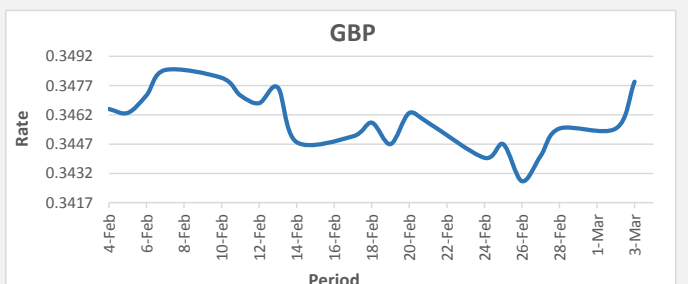

FJD strengthened against GBP (by 24 points). GBP monthly average for this month is at 0.3467. The best importer rate for this month was at 0.3455 and the best exporter rate is at 0.3535 (GBP Importer rate strengthened on a 3 day moving average).

Major Market-Daily movers

- *03/03 AUD - HIA New Home Sales (MoM) (JAN)
- *03/03 AUD - RBA Interest Rate Decision
- *03/03 EUR - Consumer Price Index (YoY) (FEB)
- *03/03 USD - ISM Manufacturing PMI (FEB)

For more information please contact Treasury Department:

Umesh Prasad	umeshp@hfc.com.fj	3239139	9994971
Shoran Devi	shorand@hfc.com.fj	3239122	9993329
Sandhya Kiran	sandhyak@hfc.com.fj	3239149	9994117
Gary Rounds	garyr@hfc.com.fj	3239173	9994117
Sinifa Lakalaka	sinifal@hfc.com.fj	3239191	9994117
Prasan Narayan	prasann@hfc.com.fj	3239190	9991332
James Krishna	jamesk@hfc.com.fj	666 3366	9991455
Rajesh Roshan	raieshr@hfc.com.fj	666 3366	932 2876
Mohammed Sadiq	mohammeds1@hfc.com.fj	672 1257	998 9258