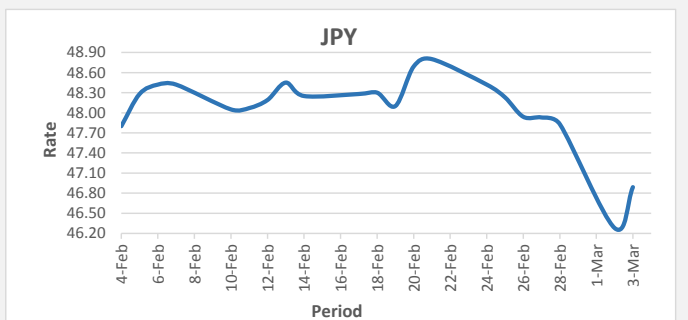

FJD strengthened against JPY (by 0.61 points). JPY monthly average for this month is 46.58. The best importer rate for this month was at 46.89 and the best exporter rate is at 49.28 (JPY importer rate has weakened on a 3 day moving average).