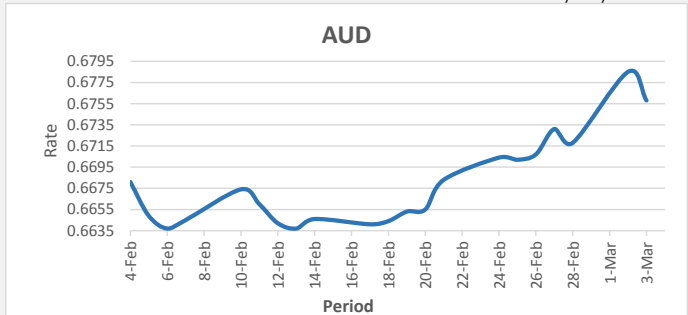

FJD strengthened against USD (by 20 points). USD monthly average for this month is at 0.4400. The best importer rate for this month was at 0.4390 and the best exporter for this month was at 0.4560 (USD Importer rate has weakened on a 3 day moving average).

FJD weakened against AUD (by 27 points). AUD monthly average for this month is 0.6772. The best importer rate for this month was at 0.6785 and the best exporter rate for this month was at 0.7035 (AUD importer rate has strengthened on a 3 day moving average).