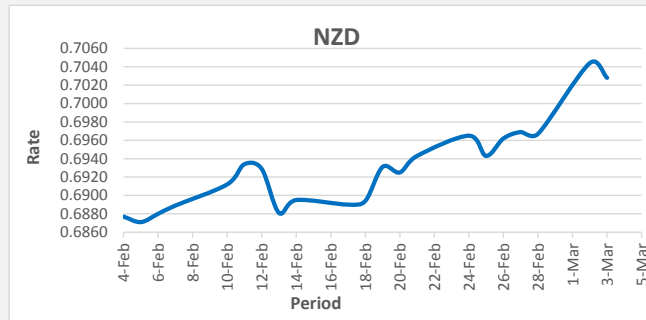

FJD strengthened against USD (by 20 points). USD monthly average for this month is at 0.4400. The best importer rate for this month was at 0.4390 and the best exporter for this month was at 0.4560 (USD Importer rate has weakened on a 3 day moving average).

FJD weakened against AUD (by 27 points). AUD monthly average for this month is 0.6772. The best importer rate for this month was at 0.6785 and the best exporter rate for this month was at 0.7035 (AUD importer rate has strengthened on a 3 day moving average).