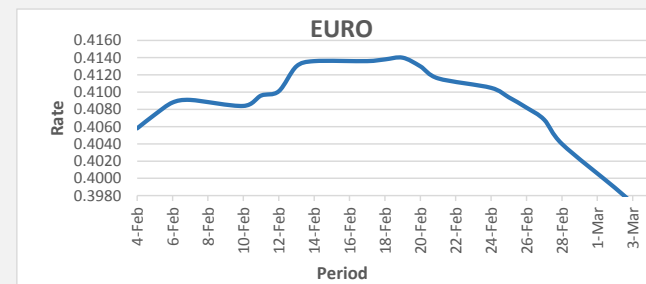

FJD weakened against EUR (by 18 points). EUR monthly average for this month is at 0.3980. The best importer rate for this month was at 0.3989 and the best exporter rate was at 0.4109 (EUR Importer rate has weakened on a 3 day moving average).