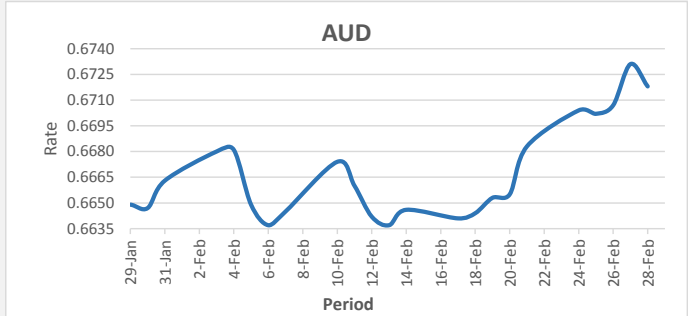

FJD strengthened against USD (by 12 points). USD monthly average for this month is at 0.4453. The best importer rate for this month was at 0.4483 and the best exporter for this month was at 0.4582 (USD Importer rate has weakened on a 3 day moving average).

FJD weakened against AUD (by 13 points). AUD monthly average for this month is 0.6669. The best importer rate for this month was at 0.6731 and the best exporter rate for this month was at 0.6887 (AUD importer rate has strengthened on a 3 day moving average).