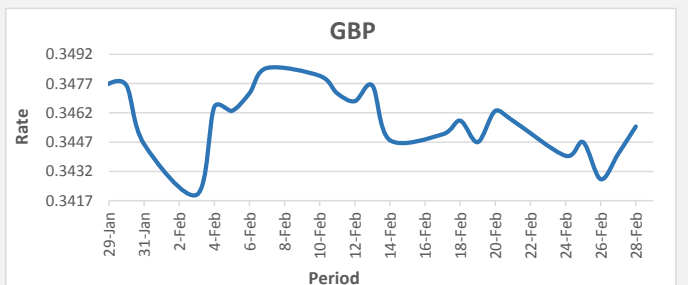

FJD strengthened against GBP (by 14 points), GBP monthly average for this month is at 0.3457. The best importer rate for this month was at 0.3485 and the best exporter rate is at 0.3500 (GBP Importer rate strengthened on a 3 day moving average).

Major Market-Daily movers

- *28/02 NZD - Total Filled Jobs (JAN)
- *28/02 JPY - Tokyo Consumer Price Index (YoY) (FEB)
- *28/02 AUD - Private Sector Credit (YoY) (JAN)
- *28/02 USD - Gross Domestic Product Annualised (Q4 '19) Result: 2.1% as per forecast

For more information please contact Treasury Department:

Umesh Prasad	umeshp@hfc.com.fj	3239139	9994971
Shoran Devi	shorand@hfc.com.fj	3239122	9993329
Sandhya Kiran	sandhyak@hfc.com.fj	3239149	9994117
Gary Rounds	garyr@hfc.com.fj	3239173	9994117
Sinifa Lakalaka	sinifal@hfc.com.fj	3239191	9994117
Prasan Narayan	prasann@hfc.com.fj	3239190	9991332
James Krishna	jamesk@hfc.com.fj	666 3366	9991455
Rajesh Roshan	raieshr@hfc.com.fj	666 3366	932 2876
Mohammed Sadiq	mohammeds1@hfc.com.fj	672 1257	998 9258