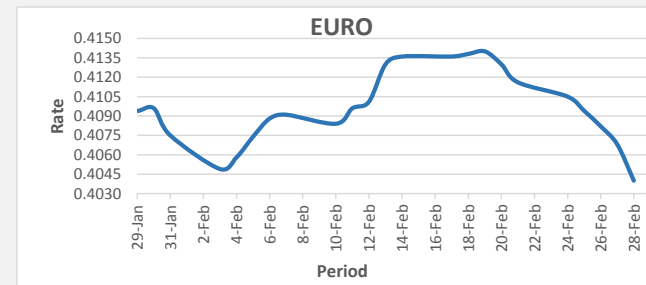

FJD weakened against EUR (by 28 points). EUR monthly average for this month is at 0.4098. The best importer rate for this month was at 0.4140 and the best exporter rate was at 0.4160 (EUR Importer rate has weakened on a 3 day moving average).