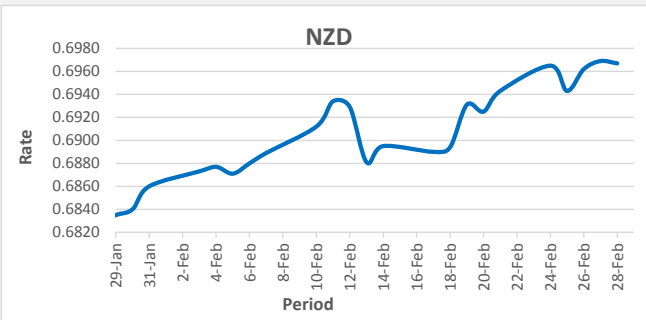

FJD strengthened against USD (by 12 points). USD monthly average for this month is at 0.4453. The best importer rate for this month was at 0.4483 and the best exporter for this month was at 0.4582 (USD Importer rate has weakened on a 3 day moving average).

FJD weakened against AUD (by 13 points). AUD monthly average for this month is 0.6669. The best importer rate for this month was at 0.6731 and the best exporter rate for this month was at 0.6887 (AUD importer rate has strengthened on a 3 day moving average).