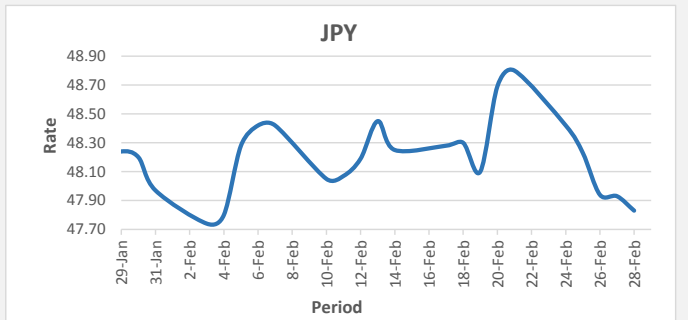

FJD weakened against JPY (by 0.10 points), JPY monthly average for this month is 48.21. The best importer rate for this month was at 48.80 and the best exporter rate is at 50.74 (JPY importer rate has weakened on a 3 day moving average).