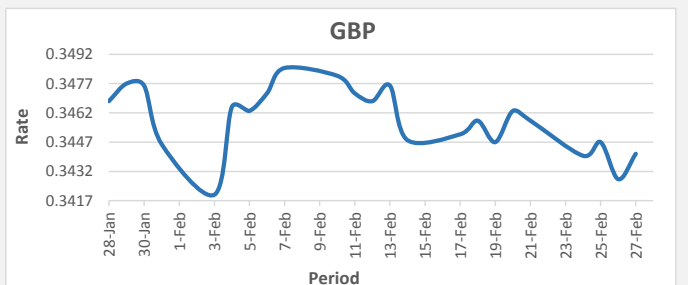

FJD strengthened against GBP (by 13 points), GBP monthly average for this month is at 0.3457. The best importer rate for this month was at 0.3485 and the best exporter rate is at 0.3500 (GBP Importer rate strengthened on a 3 day moving average).

Major Market-Daily movers

*27/02 NZD - Trade Balance (YoY) (JAN)

*27/02 AUD - Private Capital Expenditure (Q4 '19)

*27/02 EUR - Business Climate (FEB)

*27/02 USD - New Home Sales (MoM) (JAN) Result: 0.764M against forecast of 0.710M

For more information please contact Treasury Department:

Umesh Prasad	umeshp@hfc.com.fj	3239139	9994971
Shoran Devi	shorand@hfc.com.fj	3239122	9993329
Sandhya Kiran	sandhyak@hfc.com.fj	3239149	9994117
Gary Rounds	garyr@hfc.com.fj	3239173	9994117
Sinifa Lakalaka	sinifal@hfc.com.fj	3239191	9994117
Prasan Narayan	prasann@hfc.com.fj	3239190	9991332
James Krishna	jamesk@hfc.com.fj	666 3366	9991455
Rajesh Roshan	rajeshr@hfc.com.fj	666 3366	932 2876
Mohammed Sadiq	mohammeds1@hfc.com.fj	672 1257	998 9258