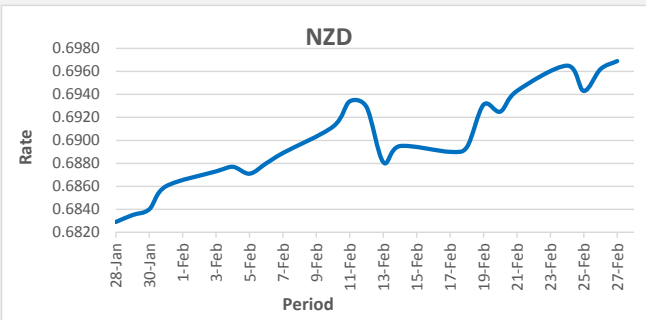

FJD weakened against USD (by 14 points). USD monthly average for this month is at 0.4455. The best importer rate for this month was at 0.4483 and the best exporter for this month was at 0.4582 (USD Importer rate has weakened on a 3 day moving average).

FJD strengthened against AUD (by 05 points). AUD monthly average for this month is 0.6667. The best importer rate for this month was at 0.6731 and the best exporter rate for this month was at 0.6887 (AUD importer rate has strengthened on a 3 day moving average).