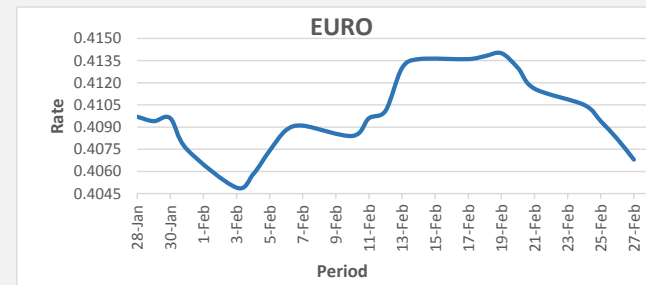

FJD weakened against EUR (by 14 points). EUR monthly average for this month is at 0.4101. The best importer rate for this month was at 0.4140 and the best exporter rate was at 0.4169 (EUR Importer rate has weakened on a 3 day moving average).