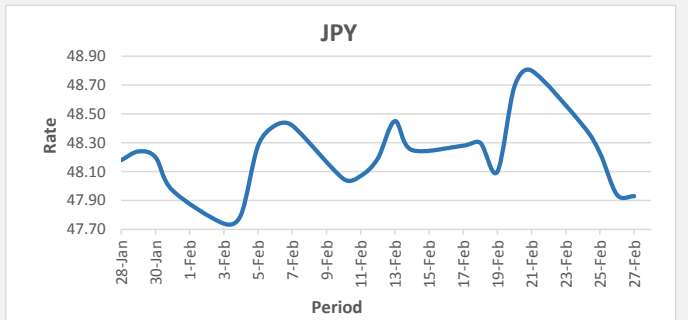

FJD weakened against JPY (by 0.01 points), JPY monthly average for this month is 48.23. The best importer rate for this month was at 48.80 and the best exporter rate is at 50.74 (JPY importer rate has weakened on a 3 day moving average).