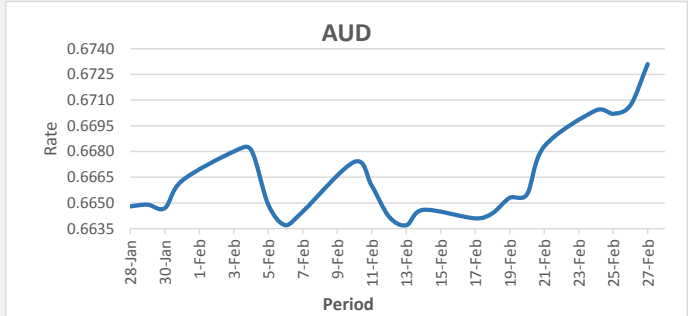

FJD weakened against USD (by 14 points). USD monthly average for this month is at 0.4455. The best importer rate for this month was at 0.4483 and the best exporter for this month was at 0.4582 (USD Importer rate has weakened on a 3 day moving average).