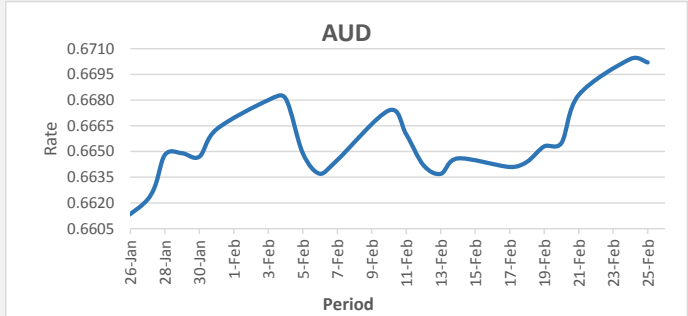

FJD strengthened against USD (by 04 points). USD monthly average for this month is at 0.4459. The best importer rate for this month was at 0.4483 and the best exporter for this month was at 0.4592 (USD Importer rate has weakened on a 3 day moving average).

FJD weakened against AUD (by 02 points). AUD monthly average for this month is 0.6661. The best importer rate for this month was at 0.6704 and the best exporter rate for this month was at 0.6887 (AUD importer rate has strengthened on a 3 day moving average).