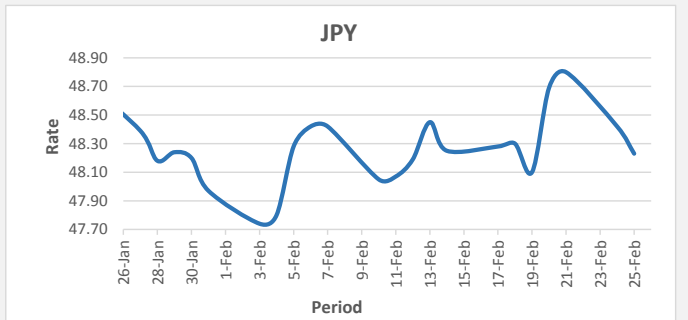

FJD weakened against JPY (by 0.19 points), JPY monthly average for this month is 48.26. The best importer rate for this month was at 48.80 and the best exporter rate is at 50.74 (JPY importer rate has weakened on a 3 day moving average).