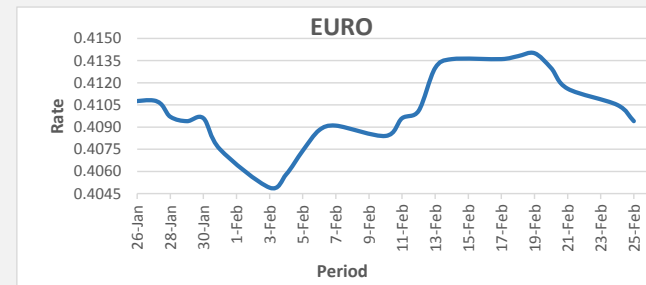

FJD weakened against EUR (by 11 points). EUR monthly average for this month is at 0.4104. The best importer rate for this month was at 0.4140 and the best exporter rate was at 0.4169 (EUR Importer rate has weakened on a 3 day moving average).