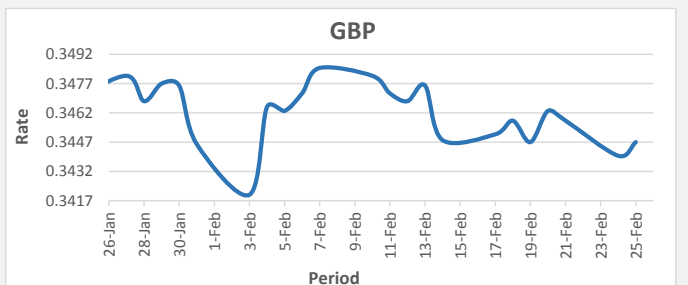

FJD strengthened against GBP (by 07 points), GBP monthly average for this month is at 0.3460. The best importer rate for this month was at 0.3485 and the best exporter rate is at 0.3500 (GBP Importer rate weakened on a 3 day moving average).

Major Market-Daily movers

*25/02 JPY - Leading Economic Index (DEC '19)

*25/02 EUR - German Gross Domestic Product (QoQ) (Q4 '19)

*26/02 USD - Housing Price Index (DEC '19)

For more information please contact Treasury Department:

Umesh Prasad	umeshp@hfc.com.fj	3239139	9994971
Shoran Devi	shorand@hfc.com.fj	3239122	9993329
Sandhya Kiran	sandhyak@hfc.com.fj	3239149	9994117
Gary Rounds	garyr@hfc.com.fj	3239173	9994117
Sinifa Lakalaka	sinifal@hfc.com.fj	3239191	9994117
Prasan Narayan	prasann@hfc.com.fj	3239190	9991332
James Krishna	jamesk@hfc.com.fj	666 3366	9991455
Rajesh Roshan	rajeshr@hfc.com.fj	666 3366	932 2876
Mohammed Sadiq	mohammeds1@hfc.com.fj	672 1257	998 9258