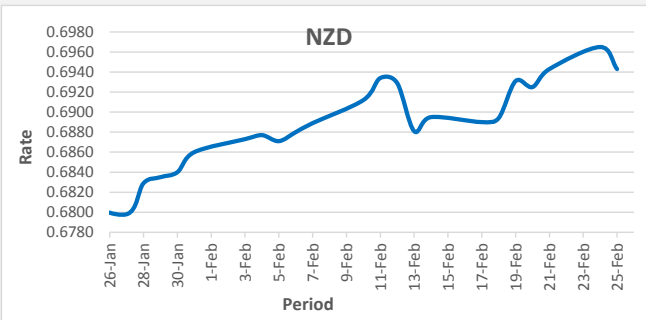

FJD strengthened against USD (by 04 points). USD monthly average for this month is at 0.4459. The best importer rate for this month was at 0.4483 and the best exporter for this month was at 0.4592 (USD Importer rate has weakened on a 3 day moving average).

FJD weakened against AUD (by 02 points). AUD monthly average for this month is 0.6661. The best importer rate for this month was at 0.6704 and the best exporter rate for this month was at 0.6887 (AUD importer rate has strengthened on a 3 day moving average).