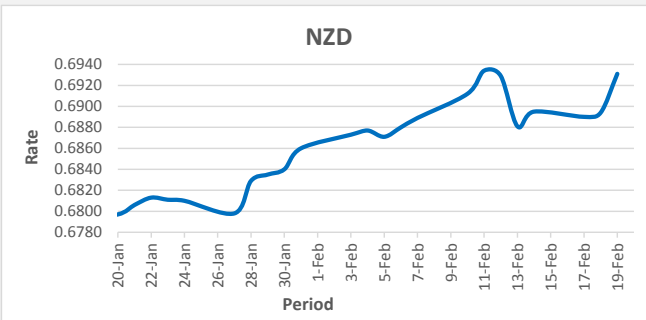

FJD strengthened against NZD (by 37 points), NZD monthly average for this month is at 0.6897. The best importer rate for this month was at 0.6934 and the best exporter rate was at 0.7201 (NZD importer rate has strengthened on a 3 day moving average).