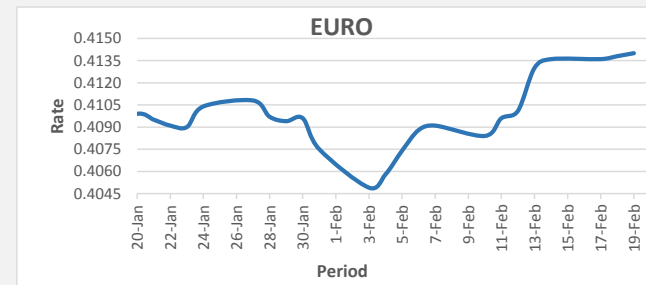

FJD strengthened against EUR (by 02 points), EUR monthly average for this month is at 0.4102. The best importer rate for this month was at 0.4140 and the best exporter rate was at 0.4169 (EUR Importer rate has strengthened on a 3 day moving average).