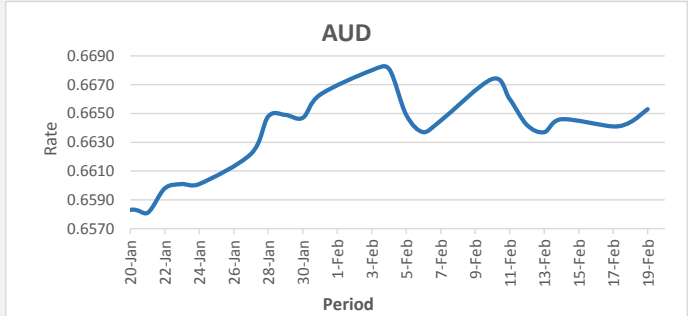

FJD weakened against USD (by 15 points). USD monthly average for this month is at 0.4468. The best importer rate for this month was at 0.4483 and the best exporter for this month was at 0.4621 (USD Importer rate has weakened on a 3 day moving average).