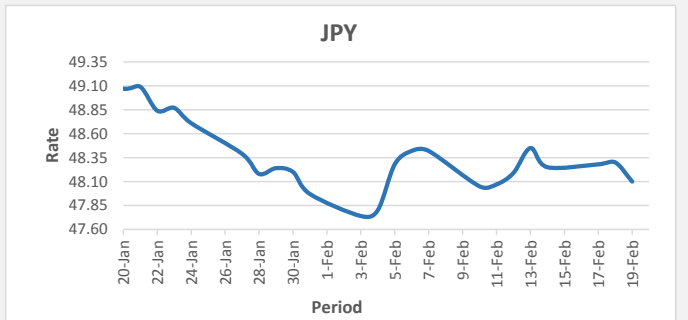

FJD weakened against JPY (by 0.20 points), JPY monthly average for this month is 48.18. The best importer rate for this month was at 48.45 and the best exporter rate is at 50.74 (JPY importer rate has weakened on a 3 day moving average).