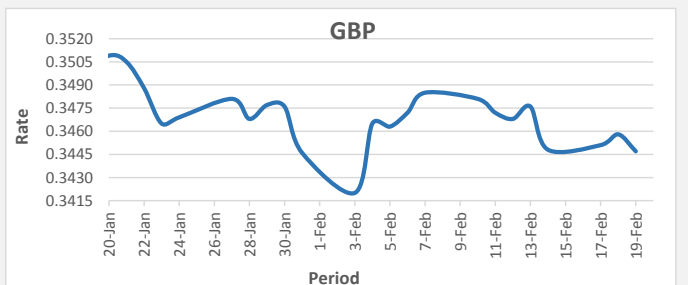

FJD weakened against GBP (by 11 points), GBP monthly average for this month is at 0.3462. The best importer rate for this month was at 0.3485 and the best exporter rate is at 0.3500 (GBP Importer rate remains constant on a 3 day moving average).

Major Market-Daily movers

- *19/02 NZD - Global Dairy Trade Price Index
- *19/02 JPY - Merchandise Trade Balance Total (Mom) (DEC)
- *19/02 AUD - Wage Price Index (QoQ) (Q4)
- *19/02 GBP - Consumer Price Index (YoY) (JAN)

For more information please contact Treasury Department:

Umesh Prasad	umeshp@hfc.com.fj	3239139	9994971
Shoran Devi	shorand@hfc.com.fj	3239122	9993329
Sandhya Kiran	sandhyak@hfc.com.fj	3239149	9994117
Gary Rounds	garyr@hfc.com.fj	3239173	9994117
Sinifa Lakalaka	sinifal@hfc.com.fj	3239191	9994117
Prasan Narayan	prasann@hfc.com.fj	3239190	9991332
James Krishna	jamesk@hfc.com.fj	666 3366	9991455
Rajesh Roshan	rajeshr@hfc.com.fj	666 3366	932 2876
Mohammed Sadiq	mohammeds1@hfc.com.fj	672 1257	998 9258