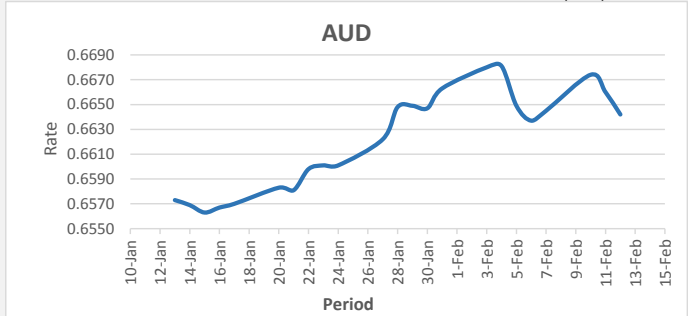

**FJD strengthened against USD (by 09 points).** USD monthly average for this month is at 0.4470. The best importer rate for this month was at 0.4483 and the best exporter for this month was at 0.4623 (USD Importer rate has strengthened on a 3 day moving average)

**FJD weakened against AUD (by 18 points).** AUD monthly average for this month is 0.6659. The best importer rate for this month was at 0.6681 and the best exporter rate for this month was at 0.6887. AUD importer rate has weakened on a 3 day moving average)