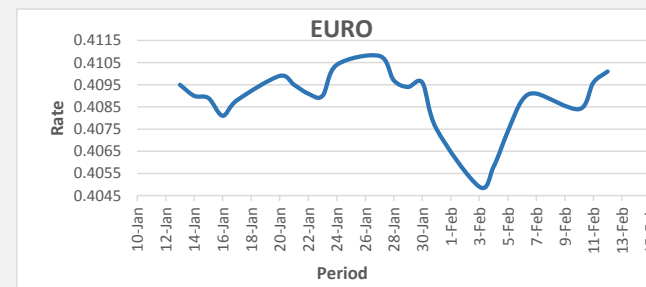

FJD strengthened against EUR (by 05 points), EUR monthly average for this month is at 0.4080. The best importer rate for this month was at 0.4101 and the best exporter rate was at 0.4169 (EUR Importer rate has strengthened on a 3 day moving average).