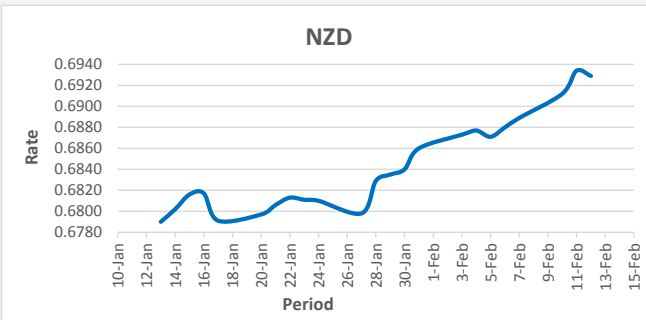

**FJD strengthened against USD (by 09 points).** USD monthly average for this month is at 0.4470. The best importer rate for this month was at 0.4483 and the best exporter for this month was at 0.4623 (USD Importer rate has strengthened on a 3 day moving average)

**FJD weakened against AUD (by 18 points).** AUD monthly average for this month is 0.6659. The best importer rate for this month was at 0.6681 and the best exporter rate for this month was at 0.6887. AUD importer rate has weakened on a 3 day moving average)