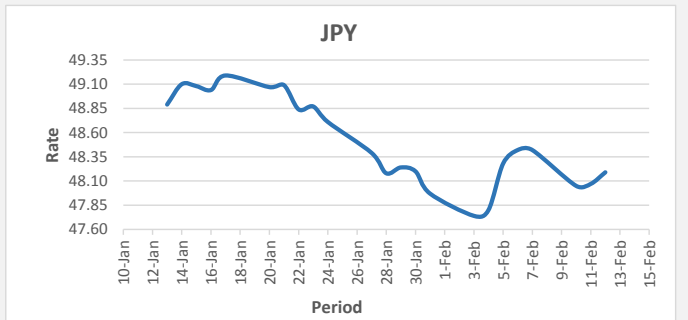

FJD strengthened against JPY (by .12 points), JPY monthly average for this month is 48.12. The best importer rate for this month was at 48.42 and the best exporter rate is at 50.74 (JPY importer rate has strengthened on a 3 day moving average).