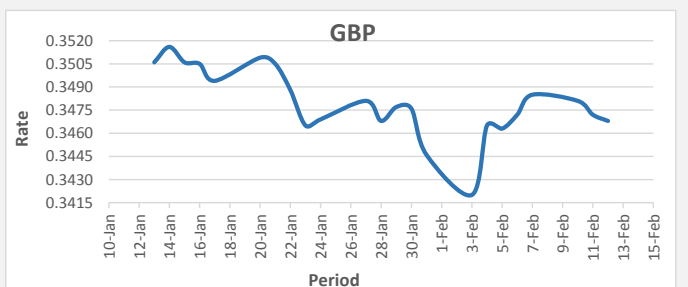

FJD weakened against GBP (by 04 points), GBP monthly average for this month is at 0.3466. The best importer rate for this month was at 0.3485 and the best exporter rate is at 0.3500 (GBP Importer rate strengthened on 3 day moving average)

Major Market-Daily movers

*12/02 NZD - RBNZ OCR Decision - Maps

*12/02 NZD - Official cash rate (Feb 12)

*12/02 NZD - Governor News Conference after OCR Decision

For more information please contact Treasury Department:

Umesh Prasad	umeshp@hfc.com.fj	3239139	9994971
Shoran Devi	shorand@hfc.com.fj	3239122	9993329
Sandhya Kiran	sandhyak@hfc.com.fj	3239149	9994117
Gary Rounds	garyr@hfc.com.fj	3239173	9994117
Sinifa Lakalaka	sinifal@hfc.com.fj	3239191	9994117
Prasan Narayan	prasann@hfc.com.fj	3239190	9991332
James Krishna	jamesk@hfc.com.fj	666 3366	9991455
Rajesh Roshan	rajeshr@hfc.com.fj	666 3366	932 2876
Mohammed Sadiq	mohammeds1@hfc.com.fj	672 1257	998 9258