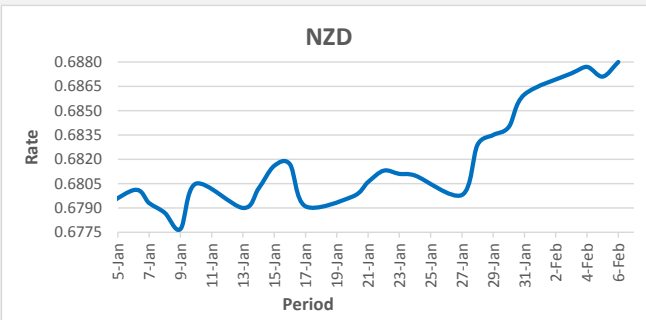

FJD weakened against USD (by 02 point). USD monthly average for this month is at 0.4478. The best importer rate for this month was at 0.4483 and the best exporter for this month was at 0.4642 (USD Importer rate has strengthened on a 3 day moving average)

FJD weakened against AUD (by 12 points). AUD monthly average for this month is 0.6662. The best importer rate for this month was at 0.6681 and the best exporter rate for this month was at 0.6887. AUD importer rate has weakened on a 3 day moving average)