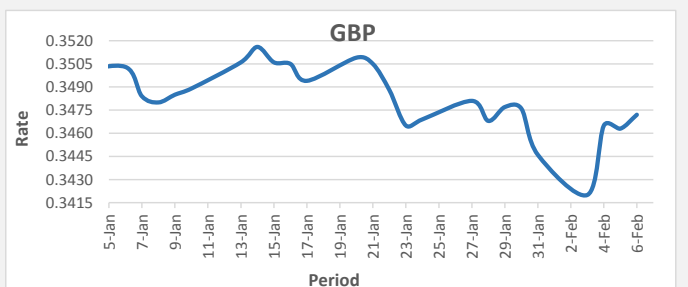

FJD strengthened against GBP (by 02 points). GBP monthly average for this month is at 0.3455. The best importer rate for this month was at 0.3472 and the best exporter rate is at 0.3500 (GBP Importer rate strengthened on 3 day moving average)

Major Market-Daily movers

- *06/02 AUD - Trade Balance (DEC '19)
- *06/02 AUD - Retail Sales (MoM) (DEC '19)
- *06/02 EUR - Euro-Zone Economic Bulletin
- *06/02 USD - ISM Non-Manufacturing PMI (JAN) Result: 55.5 against forecast of 55

For more information please contact Treasury Department:

Umesh Prasad	umeshp@hfc.com.fj	3239139	9994971
Shoran Devi	shorand@hfc.com.fj	3239122	9993329
Sandhya Kiran	sandhyak@hfc.com.fj	3239149	9994117
Gary Rounds	garyr@hfc.com.fj	3239173	9994117
Sinifa Lakalaka	sinifal@hfc.com.fj	3239191	9994117
Prasan Narayan	prasann@hfc.com.fj	3239190	9991332
James Krishna	jamesk@hfc.com.fj	666 3366	9991455
Rajesh Roshan	rajeshr@hfc.com.fj	666 3366	932 2876
Mohammed Sadiq	mohammeds1@hfc.com.fj	672 1257	998 9258