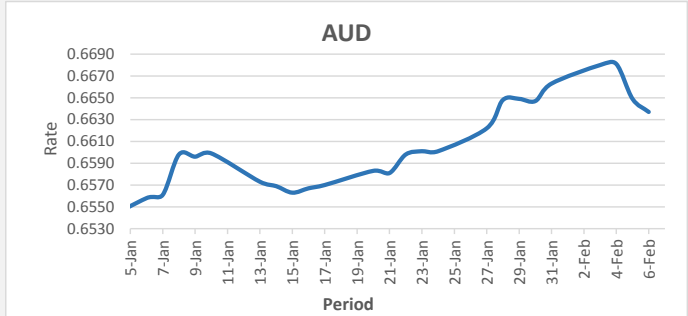

FJD weakened against USD (by 02 point). USD monthly average for this month is at 0.4478. The best importer rate for this month was at 0.4483 and the best exporter for this month was at 0.4642 (USD Importer rate has strengthened on a 3 day moving average)

FJD weakened against AUD (by 12 points). AUD monthly average for this month is 0.6662. The best importer rate for this month was at 0.6681 and the best exporter rate for this month was at 0.6887. AUD importer rate has weakened on a 3 day moving average)