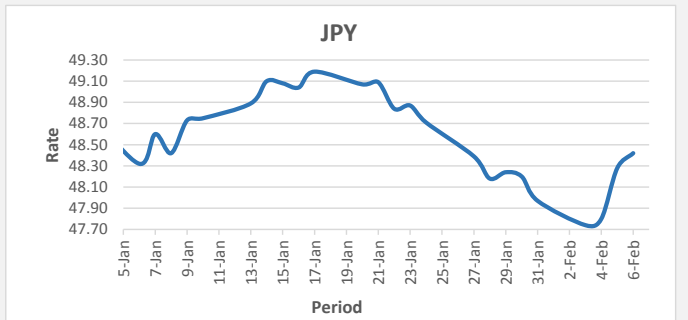

FJD strengthened against JPY (by 0.14 points). JPY monthly average for this month is 48.06. The best importer rate for this month was at 48.42 and the best exporter rate is at 50.74 (JPY importer rate has strengthened on a 3 day moving average).