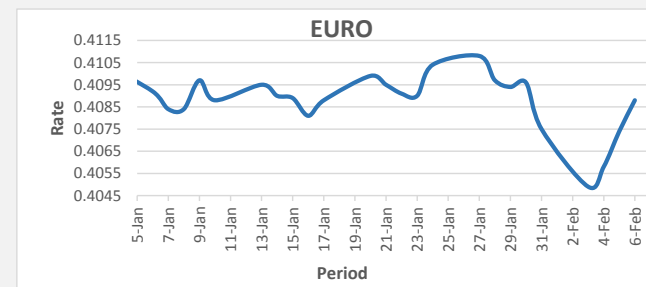

FJD strengthened against EUR (by 14 points). EUR monthly average for this month is at 0.4067. The best importer rate for this month was at 0.4088 and the best exporter rate was at 0.4169 (EUR Importer rate has strengthened on a 3 day moving average).