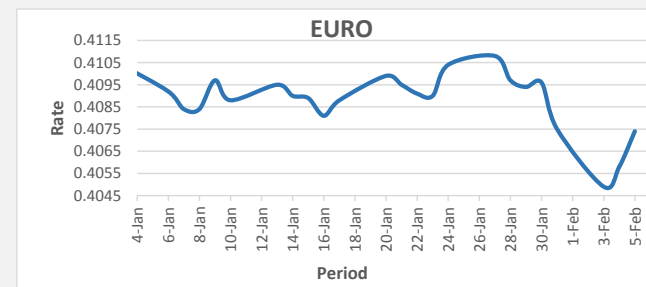

FJD strengthened against EUR (by 16 points). EUR monthly average for this month is at 0.4060. The best importer rate for this month was at 0.4074 and the best exporter rate was at 0.4169 (EUR Importer rate has weakened on a 3 day moving average).