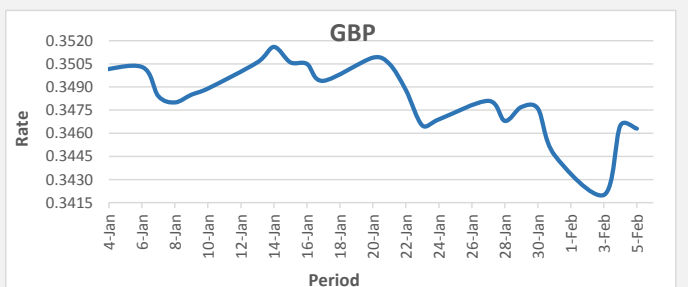

FJD weakened against GBP (by 02 points), GBP monthly average for this month is at 0.3449. The best importer rate for this month was at 0.3465 and the best exporter rate is at 0.3500 (GBP Importer rate strengthened on 3 day moving average)

Major Market-Daily movers

- *05/02 NZD - Employment Change & Unemployment Rate (Q4 '19)
- *05/02 AUD - HIA New Home Sales (MoM) (DEC '19)
- *05/02 EUR - Euro-Zone Retail Sales
- *05/02 USD - Factory Orders (MoM) (DEC '19) Result: 1.8% against forecast of 1.2%

For more information please contact Treasury Department:

Umesh Prasad	umeshp@hfc.com.fj	3239139	9994971
Shoran Devi	shorand@hfc.com.fj	3239122	9993329
Sandhya Kiran	sandhyak@hfc.com.fj	3239149	9994117
Gary Rounds	garyr@hfc.com.fj	3239173	9994117
Sinifa Lakalaka	sinifal@hfc.com.fj	3239191	9994117
Prasan Narayan	prasann@hfc.com.fj	3239190	9991332
James Krishna	jamesk@hfc.com.fj	666 3366	9991455
Rajesh Roshan	raieshr@hfc.com.fj	666 3366	932 2876
Mohammed Sadiq	mohammeds1@hfc.com.fj	672 1257	998 9258