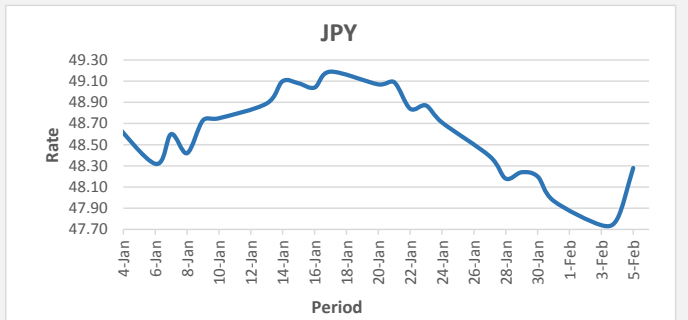

FJD strengthened against JPY (by 0.48 points), JPY monthly average for this month is 47.94. The best importer rate for this month was at 48.28 and the best exporter rate is at 50.74 (JPY importer rate has strengthened on a 3 day moving average).