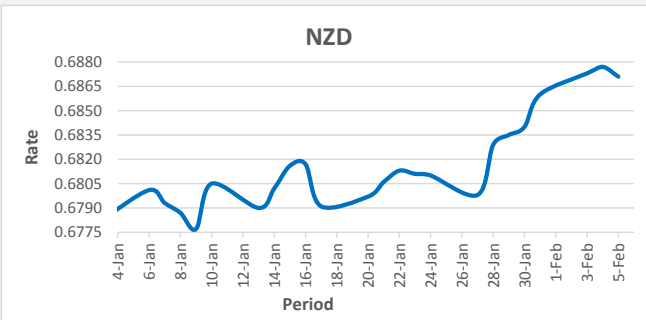

FJD strengthened against USD (by 11 point). USD monthly average for this month is at 0.4477. The best importer rate for this month was at 0.4483 and the best exporter for this month was at 0.4642 (USD Importer rate has strengthened on a 3 day moving average)

FJD weakened against AUD (by 32 points). AUD monthly average for this month is 0.6670. The best importer rate for this month was at 0.6681 and the best exporter rate for this month was at 0.6899. AUD importer rate has weakened on a 3 day moving average)