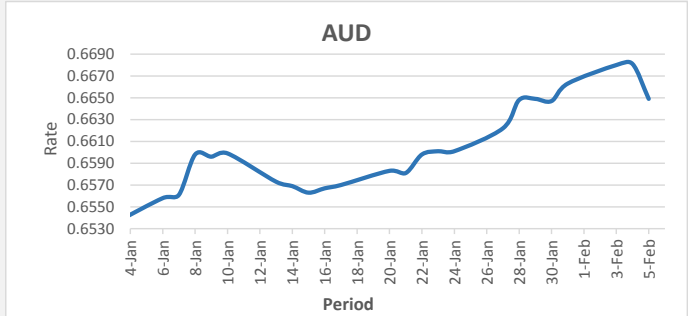

FJD strengthened against USD (by 11 point). USD monthly average for this month is at 0.4477. The best importer rate for this month was at 0.4483 and the best exporter for this month was at 0.4642 (USD Importer rate has strengthened on a 3 day moving average)

FJD weakened against AUD (by 32 points). AUD monthly average for this month is 0.6670. The best importer rate for this month was at 0.6681 and the best exporter rate for this month was at 0.6899. AUD importer rate has weakened on a 3 day moving average)