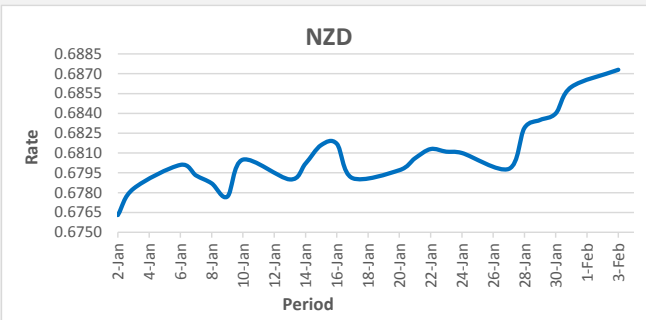

FJD strengthened against NZD (by 13 points), NZD monthly average for this month is at 0.6873. The best importer rate for this month was at 0.6873 and the best exporter rate was at 0.7203. NZD importer rate has strengthened on a 3 day moving average)