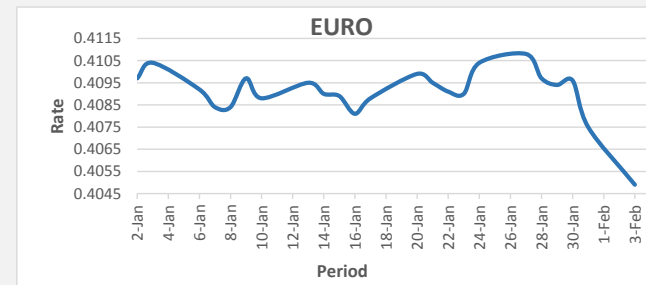

FJD weakened against EUR (by 26 points). EUR monthly average for this month is at 0.4049. The best importer rate for this month was at 0.4049 and the best exporter rate was at 0.4169 (EUR Importer rate has weakened on a 3 day moving average).