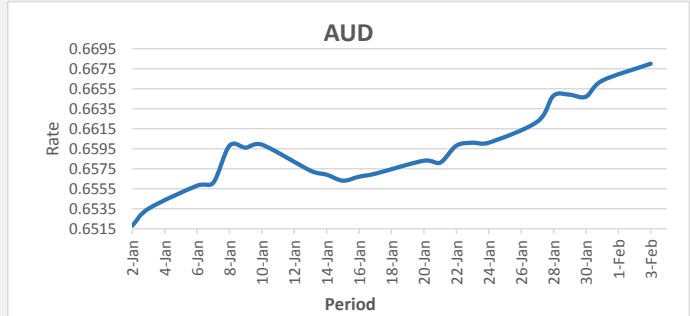

**FJD weakened against USD (by 05 point).** USD monthly average for this month is at 0.4476. The best importer rate for this month was at 0.4476 and the best exporter for this month was at 0.4646 (USD Importer rate has weakened on a 3 day moving average)