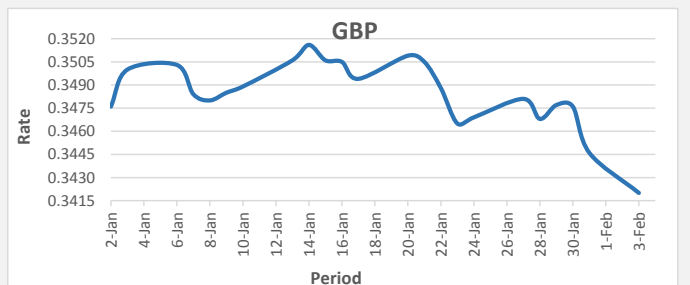

FJD weakened against GBP (by 26 points), GBP monthly average for this month is at 0.3420. The best importer rate for this month was at 0.3420 and the best exporter rate is at 0.3500 (GBP Importer rate weakened on 3 day moving average)

Major Market-Daily movers

- *03/02 AUD - AiG Performance of Manufacturing Index (JAN)
- *03/02 NZD - Total Filled Jobs (DEC '19)
- *03/02 AUD - Building Permits (MoM) (DEC '19)
- *04/02 USD - ISM Manufacturing PMI (JAN)

For more information please contact Treasury Department:

Umesh Prasad	umeshp@hfc.com.fj	3239139	9994971
Shoran Devi	shorand@hfc.com.fj	3239122	9993329
Sandhya Kiran	sandhyak@hfc.com.fj	3239149	9994117
Gary Rounds	garyr@hfc.com.fj	3239173	9994117
Sinifa Lakalaka	sinifal@hfc.com.fj	3239191	9994117
Prasan Narayan	prasann@hfc.com.fj	3239190	9991332
James Krishna	jamesk@hfc.com.fj	666 3366	9991455
Rajesh Roshan	raieshr@hfc.com.fj	666 3366	932 2876
Mohammed Sadiq	mohammeds1@hfc.com.fj	672 1257	998 9258