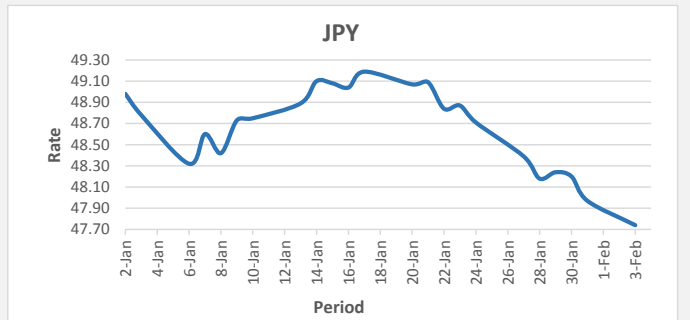

FJD weakened against JPY (by 0.23 points), JPY monthly average for this month is 47.74. The best importer rate for this month was at 47.74 and the best exporter rate is at 50.74 (JPY importer rate has weakened on a 3 day moving average).