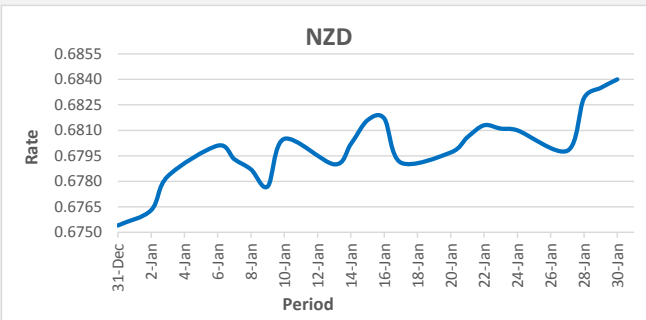

FJD weakened against USD (by 02 point). USD monthly average for this month is at 0.4532. The best importer rate for this month was at 0.4580 and the best exporter for this month was at 0.4663 (USD Importer rate has weakened on a 3 day moving average)

FJD weakened against AUD (by 02 points). AUD monthly average for this month is 0.6587. The best importer rate for this month was at 0.6649 and the best exporter rate for this month was at 0.6768. AUD importer rate has strengthened on a 3 day moving average)