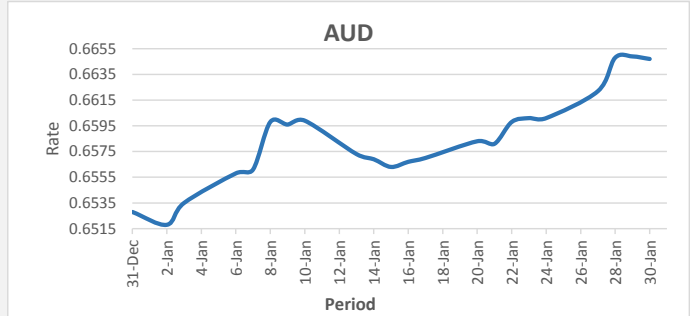

FJD weakened against USD (by 02 point). USD monthly average for this month is at 0.4532. The best importer rate for this month was at 0.4580 and the best exporter for this month was at 0.4663 (USD Importer rate has weakened on a 3 day moving average)