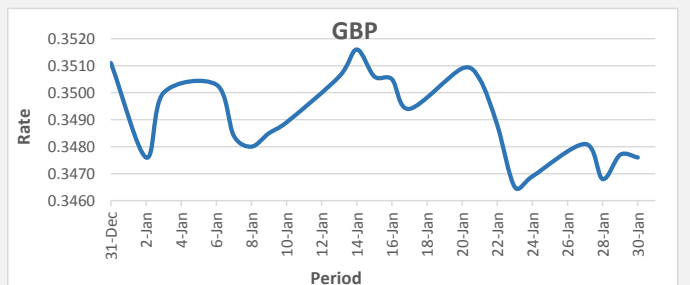

FJD weakened against GBP (by 01 points), GBP monthly average for this month is at 0.3490. The best importer rate for this month was at 0.3516 and the best exporter rate is at 0.3545 (GBP Importer rate weakened on 3 day moving average)

Major Market-Daily movers

- *30/01 NZD - Trade Balance (YoY) (DEC '19)
- *30/01 JPY - Foreign Investment in Japan Stocks & Bonds (JAN 24th)
- *30/01 EUR - Euro-Zone Unemployment Rate (DEC '19)
- *30/01 USD - Interest Rate Decision Result: 1.75% as per forecast

For more information please contact Treasury Department:

Umesh Prasad	umeshp@hfc.com.fj	3239139	9994971
Shoran Devi	shorand@hfc.com.fj	3239122	9993329
Sandhya Kiran	sandhyak@hfc.com.fj	3239149	9994117
Gary Rounds	garvr@hfc.com.fj	3239173	9994117
Sinifa Lakalaka	sinifal@hfc.com.fj	3239191	9994117
Prasan Narayan	prasann@hfc.com.fj	3239190	9991332
James Krishna	jamesk@hfc.com.fj	666 3366	9991455
Rajesh Roshan	rajeshr@hfc.com.fj	666 3366	932 2876
Mohammed Sadiq	mohammeds1@hfc.com.fj	672 1257	998 9258