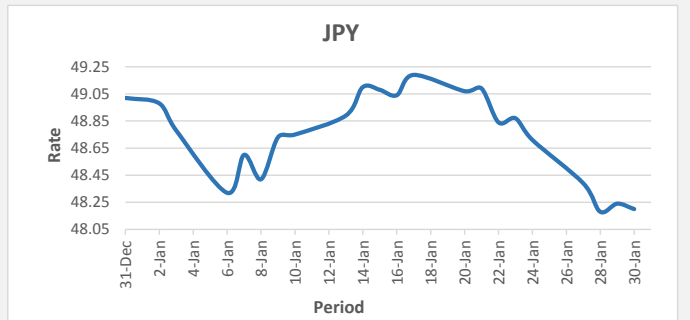

FJD weakened against JPY (by 0.04 points), JPY monthly average for this month is 48.74. The best importer rate for this month was at 49.19 and the best exporter rate is at 51.18 (JPY importer rate has weakened on a 3 day moving average).