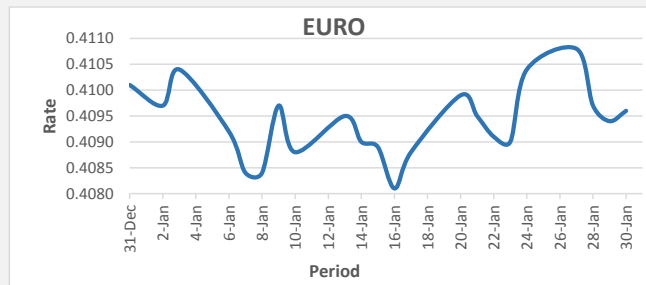

FJD strengthened against EUR (by 02 points). EUR monthly average for this month is at 0.4093. The best importer rate for this month was at 0.4108 and the best exporter rate was at 0.4201 (EUR Importer rate has weakened on a 3 day moving average).