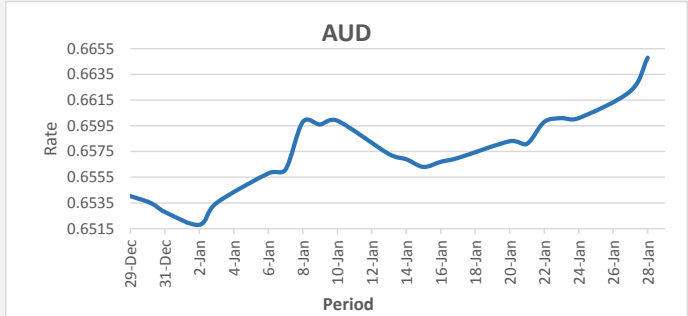

FJD weakened against USD (by 19 point). USD monthly average for this month is at 0.4536. The best importer rate for this month was at 0.4580 and the best exporter for this month was at 0.4668 (USD Importer rate has weakened on a 3 day moving average)