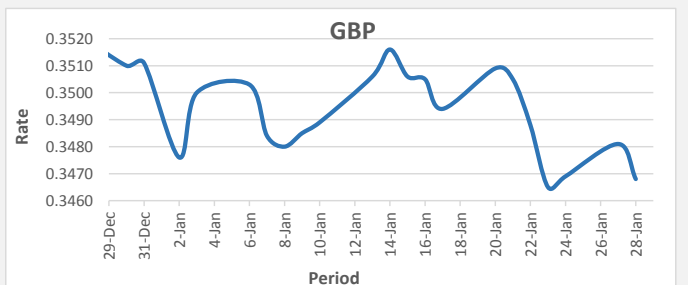

FJD weakened against GBP (by 13 points), GBP monthly average for this month is at 0.3491. The best importer rate for this month was at 0.3516 and the best exporter rate is at 0.3545 (GBP Importer rate strengthened on 3 day moving average)

Major Market-Daily movers

- *28/01 AUD - NAB Business Confidence (DEC '19)
- *28/01 JPY - Corporate Service Price (YoY) (DEC '19)
- *28/01 USD - New Home Sales (MoM) (DEC '19) Result: 694K against forecast of 730k
- *29/01 USD - Durable Goods Orders (DEC '19)

For more information please contact Treasury Department:

Umesh Prasad	umeshp@hfc.com.fj	3239139	9994971
Shoran Devi	shorand@hfc.com.fj	3239122	9993329
Sandhya Kiran	sandhyak@hfc.com.fj	3239149	9994117
Gary Rounds	garvr@hfc.com.fj	3239173	9994117
Sinifa Lakalaka	sinifal@hfc.com.fj	3239191	9994117
Prasan Narayan	prasann@hfc.com.fj	3239190	9991332
James Krishna	jamesk@hfc.com.fj	666 3366	9991455
Rajesh Roshan	raieshr@hfc.com.fj	666 3366	932 2876
Mohammed Sadiq	mohammeds1@hfc.com.fj	672 1257	998 9258