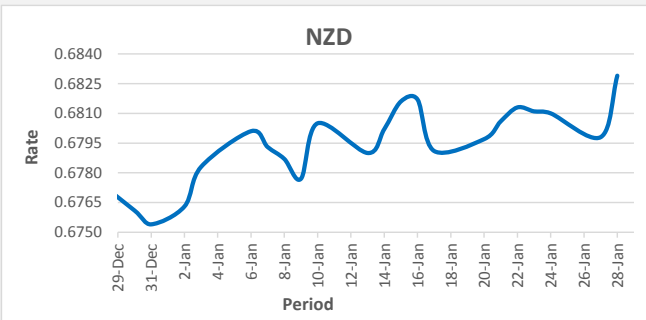

FJD strengthened against NZD (by 31 points), NZD monthly average for this month is at 0.6799. The best importer rate for this month was at 0.6829 and the best exporter rate was at 0.7093. NZD importer rate has strengthened on a 3 day moving average)