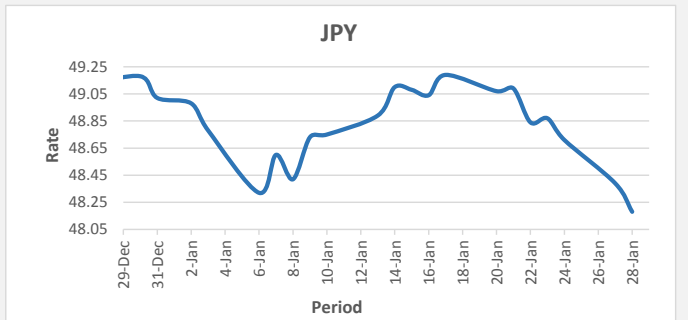

FJD weakened against JPY (by 0.21 points), JPY monthly average for this month is 48.79. The best importer rate for this month was at 49.19 and the best exporter rate is at 51.18 (JPY importer rate has weakened on a 3 day moving average).