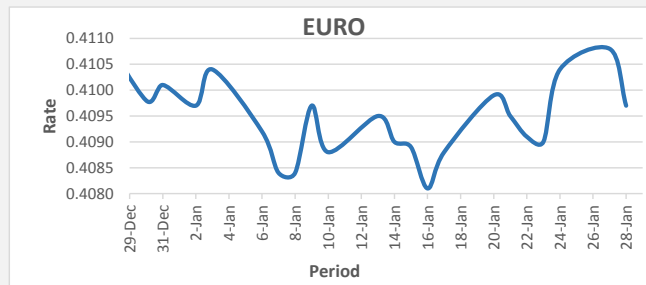

FJD weakened against EUR (by 11 points). EUR monthly average for this month is at 0.4093. The best importer rate for this month was at 0.4108 and the best exporter rate was at 0.4201 (EUR Importer rate has strengthened on a 3 day moving average).