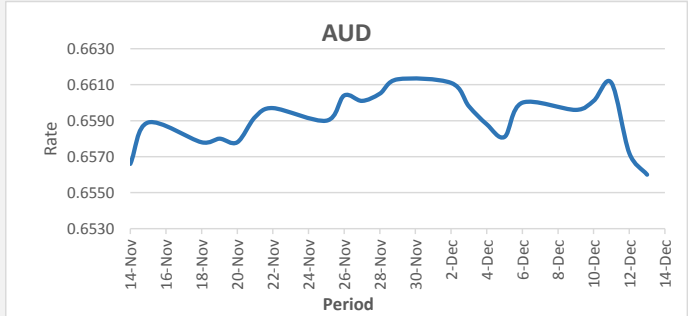

FJD strengthened against USD (by 3 points). USD monthly average for this month is at 0.4509. The best importer rate for this month was at 0.4531 today and the best exporter for this month was at 0.4650 (USD Importer rate has strengthened on a 3 day moving average)

FJD weakened against AUD (by 12 points). AUD monthly average for this month is 0.6594. The best importer rate for this month was at 0.6611 and the best exporter rate for this month was at 0.6810 (AUD importer rate has weakened on a 3 day moving average)