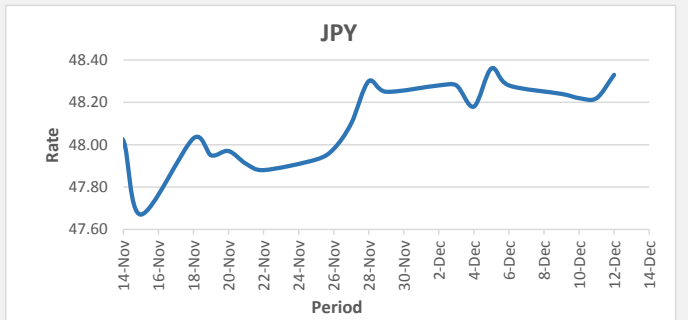

FJD strengthened against JPY (by 0.41 points), JPY monthly average for this month is 48.31. The best importer rate for this month was at 48.74 The best exporter rate is at 51.18 (JPY importer rate has strengthened on a 3 day moving average).