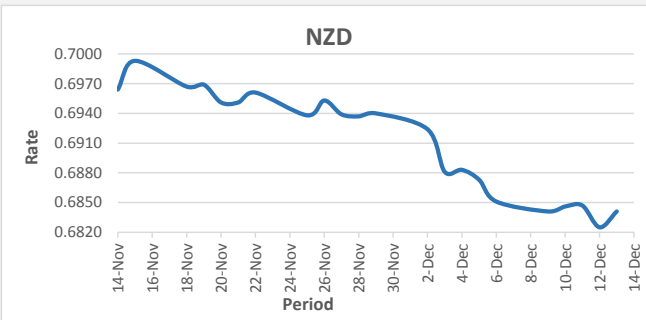

FJD strengthened against USD (by 3 points). USD monthly average for this month is at 0.4509. The best importer rate for this month was at 0.4531 today and the best exporter for this month was at 0.4650 (USD Importer rate has strengthened on a 3 day moving average)

FJD weakened against AUD (by 12 points). AUD monthly average for this month is 0.6594. The best importer rate for this month was at 0.6611 and the best exporter rate for this month was at 0.6810 (AUD importer rate has weakened on a 3 day moving average)