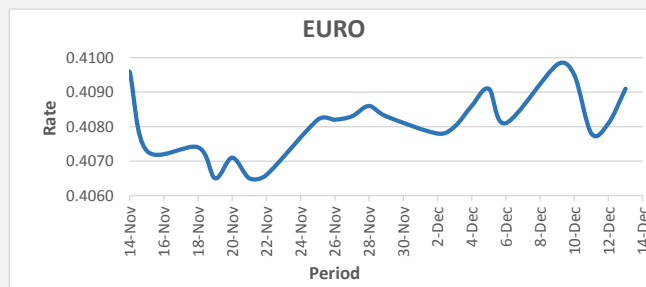

FJD strengthened against EUR (by 10 points), EUR monthly average for this month is at 0.4098. The best importer rate for this month was at 0.4098 and the best exporter rate was at 0.4198 (EUR Importer rate has weakened on a 3 day moving average).