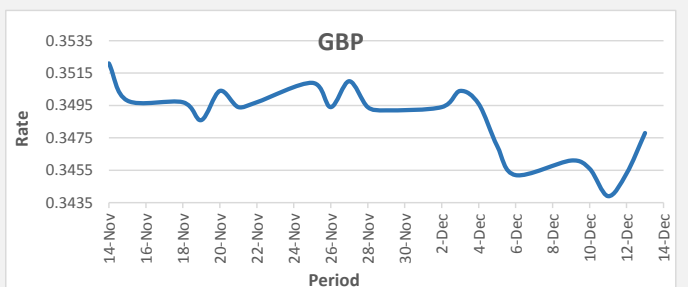

FJD strengthened against GBP (by 25 points), GBP monthly average for this month is at 0.3472. The best importer rate for this month was at 0.3504 and the best exporter rate is at 0.3519 (GBP Importer rate has strengthened on 3 day moving average)

Major market-Daily movers

- 13/12 NZD - Business NZ Purchasing Managers Index (NOV)
- 13/12 JPY - Tankan Large Manufacturing & Non- Manufacturing Index (Q4)
- 13/12 JPY- Industrial Production (MoM) (OCT)
- 13/12 USD - Initial Jobless Claims Result: 252k against 213k

For more information please contact Treasury Department:

Umesh Prasad	umeshp@hfc.com.fj	3239139	9994971
Shoran Devi	shorand@hfc.com.fj	3239122	9993329
Sandhya Kiran	sandhyak@hfc.com.fj	3239149	9994117
Sinifa Lakalaka	sinifal@hfc.com.fj	3239191	9994117
Prasan Narayan	prasann@hfc.com.fj	3239190	9991332
James Krishna	jamesk@hfc.com.fj	666 3366	9991455
Rajesh Roshan	rajeshr@hfc.com.fj	666 3366	932 2876
Mohammed Sadiq	mohammeds1@hfc.com.fj	672 1257	998 9258