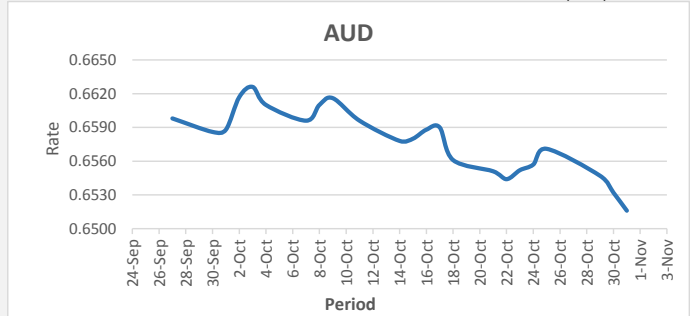

FJD strengthened against USD (by 12 points). USD monthly average for this month is at 0.4471. The best importer rate for this month was at 0.4501 and the best exporter for this month was at 0.4609 (USD Importer rate remains the same on a 3 day moving average)

FJD weakened against AUD (by 16 points). AUD monthly average for this month is 0.6578. The best importer rate for this month was at 0.6626 and the best exporter rate for this month was at 0.6766 (AUD importer rate has weakened on a 3 day moving average)