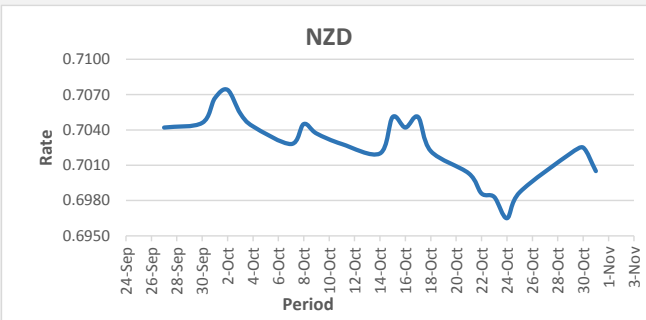

FJD weakened against NZD (by 20 points), NZD monthly average for this month is at 0.7026. The best importer rate for this month was at 0.7074 and exporter rate was at 0.7295 (NZD importer rate has strengthened on a 3 day moving average)