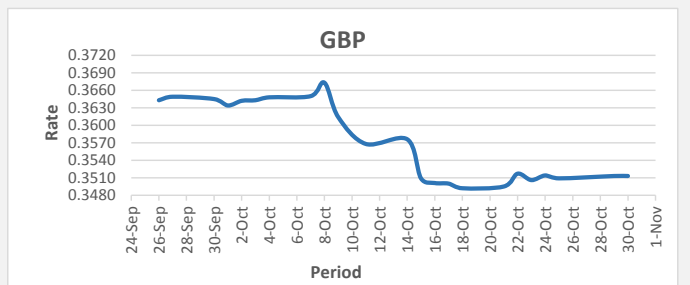

FJD had no movement against GBP (by 00 points), GBP monthly average for this month is at 0.3569. The best importer rate for this month was at 0.3673 and the best exporter rate is at 0.3572 (GBP Importer rate has weakened on 3 day moving average)

Major market-Daily movers

- 31/10 NZD - Building Permits (MoM) (SEP)
- 31/10 JPY - Consumer Prices Index (OCT)
- 31/10 AUD - Building Permits (MoM)(Sep)
- 31/10 USD - Initial Jobless Claims

For more information please contact Treasury Department:

Umesh Prasad	umeshp@hfc.com.fj	3239139	9994971
Dipika Darshani	dipikad@hfc.com.fj	3239107	9982856
Shoran Devi	shorand@hfc.com.fj	3239122	9993329
Sandhya Kiran	sandhyak@hfc.com.fj	3239149	9994117
Sinifa Lakalaka	sinifal@hfc.com.fj	3239191	9994117
Prasan Narayan	prasann@hfc.com.fj	3239190	9991332
James Krishna	jamesk@hfc.com.fj	666 3366	9991455
Rajesh Roshan	rajeshr@hfc.com.fj	666 3366	932 2876
Mohammed Sadiq	mohammeds1@hfc.com.fj	672 1257	998 9258