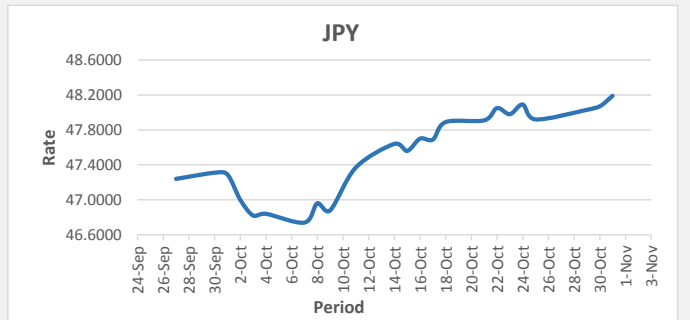

FJD strengthened against JPY (by 0.12 points), JPY monthly average for this month is 47.54 The best importer rate for this month was at 48.19 The best exporter rate is at 49.74 (JPY importer rate has strengthened on a 3 day moving average).