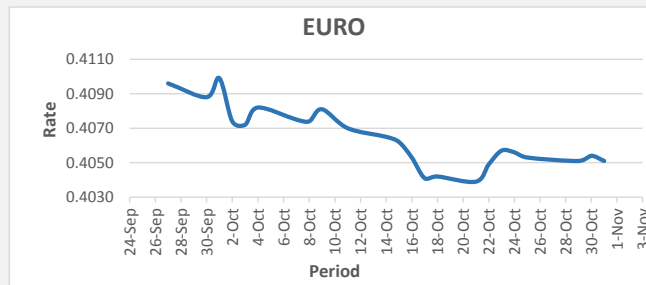

FJD weakened against EUR (by 03 points), EUR monthly average for this month is at 0.4063. The best importer rate for this month was at 0.4099 and the best exporter rate was at 0.4159 (EUR Importer rate has strengthened on a 3 day moving average).