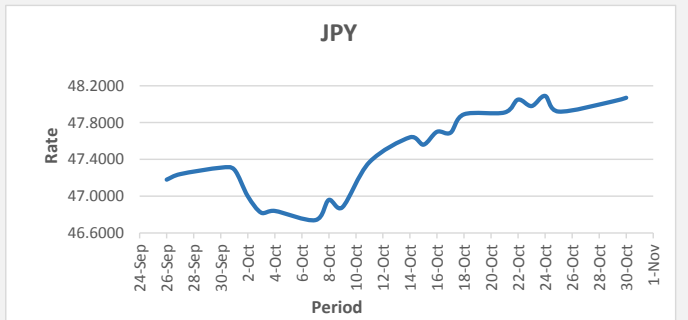

FJD strengthened against JPY (by 0.04 points), JPY monthly average for this month is 47.51 The best importer rate for this month was at 48.09 The best exporter rate is at 49.74 (JPY importer rate has strengthened on a 3 day moving average).