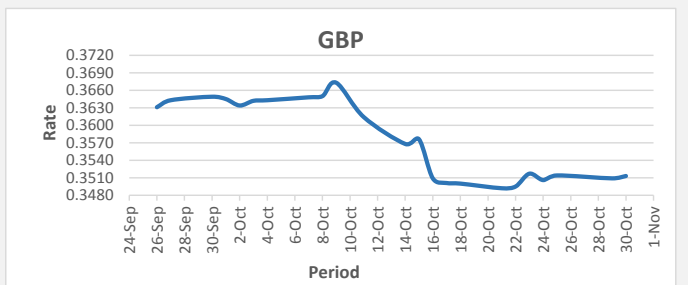

FJD strengthened against GBP (by 04 points), GBP monthly average for this month is at 0.3571. The best importer rate for this month was at 0.3673 and the best exporter rate is at 0.3572 (GBP Importer rate has weakened on 3 day moving average)

Major market-Daily movers

- 30/10 JPY - Retail Trade (YoY) (SEP)
- 30/10 AUD - Consumer Prices Index (YoY) (3Q)
- 30/10 USD - Gross Domestic Product Annualized (03)
- 30/10 USD - Fed Interest Rate Decision

For more information please contact Treasury Department:

Umesh Prasad	umeshp@hfc.com.fj	3239139	9994971
Dipika Darshani	dipikad@hfc.com.fj	3239107	9982856
Shoran Devi	shorand@hfc.com.fj	3239122	9993329
Sandhya Kiran	sandhyak@hfc.com.fj	3239149	9994117
Sinifa Lakalaka	sinifal@hfc.com.fj	3239191	9994117
Prasan Narayan	prasann@hfc.com.fj	3239190	9991332
James Krishna	jamesk@hfc.com.fj	666 3366	9991455
Rajesh Roshan	rajeshr@hfc.com.fj	666 3366	932 2876
Mohammed Sadiq	mohammeds1@hfc.com.fj	672 1257	998 9258