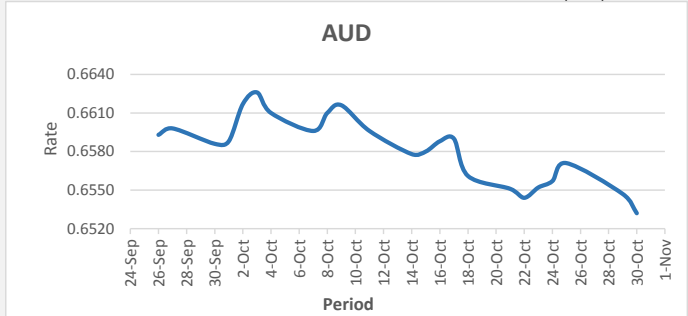

FJD weakened against AUD (by 15 points). AUD monthly average for this month is 0.6581. The best importer rate for this month was at 0.6626 and the best exporter rate for this month was at 0.6782 (AUD importer rate has weakened on a 3 day moving average)