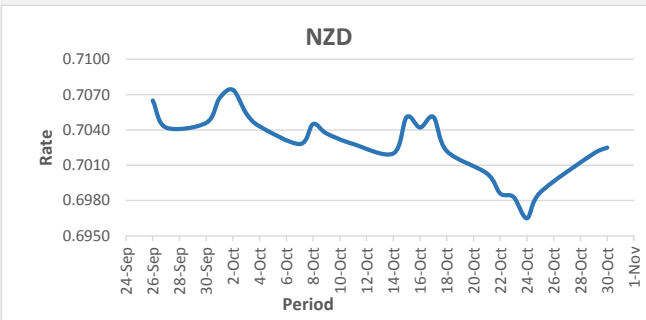

FJD strengthened against NZD (by 05 points), NZD monthly average for this month is at 0.7027. The best importer rate for this month was at 0.7074 and exporter rate was at 0.7295 (NZD importer rate has strengthened on a 3 day moving average)