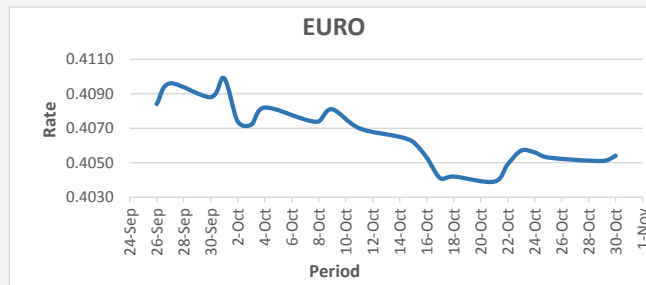

FJD strengthened against EUR (by 03 points), EUR monthly average for this month is at 0.4064. The best importer rate for this month was at 0.4099 and the best exporter rate was at 0.4159 (EUR Importer rate has strengthened on a 3 day moving average).