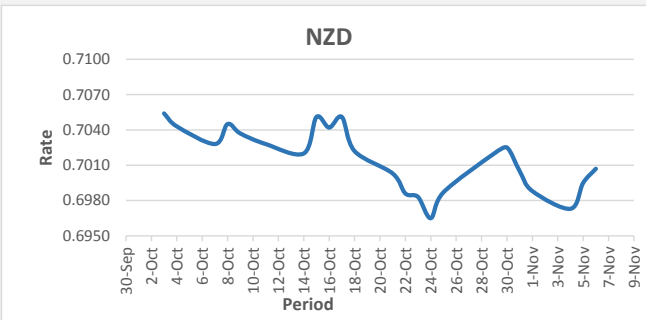

FJD weakened against USD (by 02 points). USD monthly average for this month is at 0.4504. The best importer rate for this month was at 0.4516 and the best exporter for this month was at 0.4668 (USD Importer rate remains the same on a 3 day moving average)

FJD weakened against AUD (by 13 points). AUD monthly average for this month is 0.6523. The best importer rate for this month was at 0.6530 and the best exporter rate for this month was at 0.6767 (AUD importer rate has weakened on a 3 day moving average)