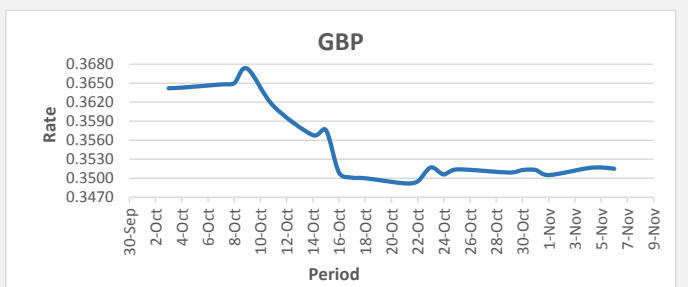

FJD weakened against GBP (by 0.02 points), GBP monthly average for this month is at 0.3513. The best importer rate for this month was at 0.3517 and the best exporter rate is at 0.3585 (GBP Importer rate has weakened on 3 day moving average)

Major market-Daily movers

- 06/11 NZD - Employment Change (YoY) (3Q)
- 06/11 NZD - Unemployment Rate (3Q)
- 06/11 JPY - BoJ Monetary Policy Meeting Minutes.
- 06/11 USD - Fed's Williams Speech

For more information please contact Treasury Department:

Umesh Prasad	umeshp@hfc.com.fj	3239139	9994971
Dipika Darshani	dipikad@hfc.com.fj	3239107	9982856
Shoran Devi	shorand@hfc.com.fj	3239122	9993329
Sandhya Kiran	sandhyak@hfc.com.fj	3239149	9994117
Sinifa Lakalaka	sinifal@hfc.com.fj	3239191	9994117
Prasan Narayan	prasann@hfc.com.fj	3239190	9991332
James Krishna	jamesk@hfc.com.fj	666 3366	9991455
Rajesh Roshan	rajeshr@hfc.com.fj	666 3366	932 2876
Mohammed Sadiq	mohammeds1@hfc.com.fj	672 1257	998 9258