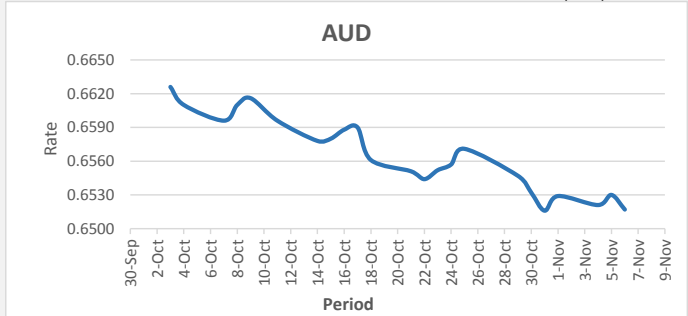

FJD weakened against USD (by 02 points). USD monthly average for this month is at 0.4504. The best importer rate for this month was at 0.4516 and the best exporter for this month was at 0.4668 (USD Importer rate remains the same on a 3 day moving average)