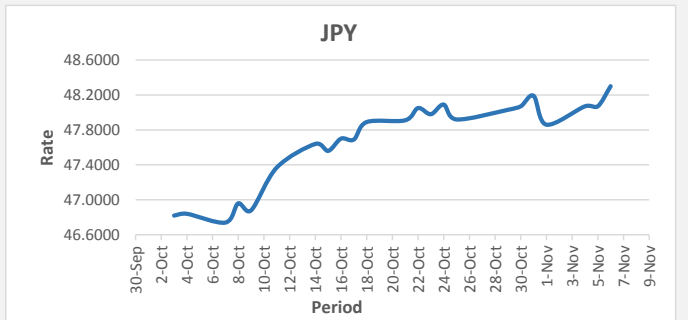

FJD strengthened against JPY (by 0.23 points), JPY monthly average for this month is 48.09 The best importer rate for this month was at 48.30 The best exporter rate is at 50.86 (JPY importer rate has strengthened on a 3 day moving average).