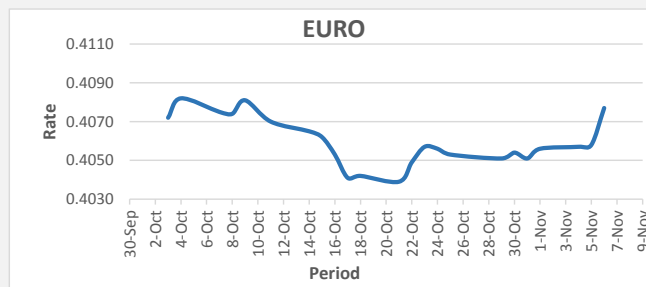

FJD strengthened against EUR (by 19 points), EUR monthly average for this month is at 0.4060. The best importer rate for this month was at 0.4077 and the best exporter rate was at 0.4176 (EUR Importer rate has strengthened on a 3 day moving average).