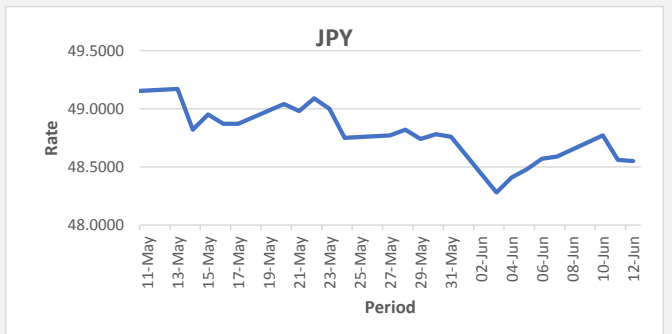

FJD weakened against JPY (by 0.100 points) JPY monthly average for this month is 48.55 The best importer rate for this month was at 48.77 The best exporter rate is at 51.28(JPY importer rate has strengthened on a 3 day moving average)