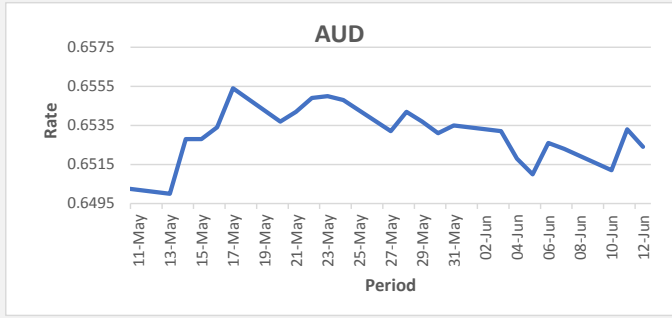

FJD weakened against USD (by 4 points) USD monthly average for this month is at 0.4550. The best importer rate for this month was at 0.4571 and the best exporter rate for this month was at 0.4692(USD Importer rate has weakened on a 3 day moving average)

FJD weakened against AUD (by 9 points) AUD monthly average for this month is 0.6524. The best importer rate for this month was at 0.6535 and the best exporter rate for this month was at 0.6760 (AUD importer rate has weakened on a 3 day moving average)