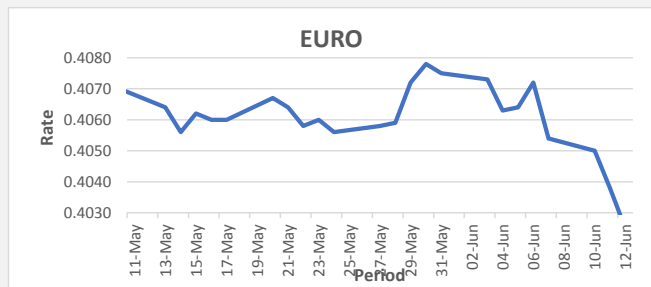

FJD weakened against EUR (by 13 point) EUR monthly average for this month is at 0.4057. The best importer rate for this month was at 0.4075 and the best exporter rate was at 0.4158 (EUR Importer rate has weakened on a 3 day moving average).