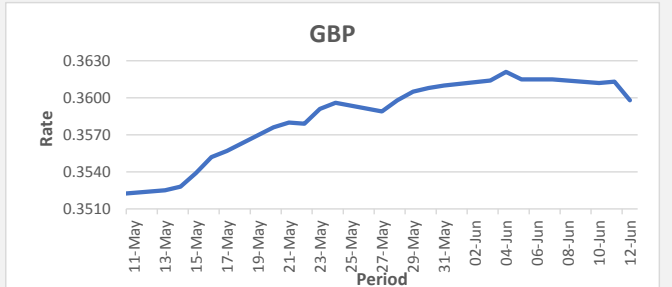

FJD weakened against GBP (by 15 point) GBP monthly average for this month is at 0.3613. The best importer rate for this month was at 0.3621 and the best exporter rate is at 0.3690 (GBP Importer rate strengthened on 3 day moving average)

Major market-Daily movers

- 12/06 JPY - Domestic Corporate Goods Price Index (MoM) (MAY)
- 12/06 NZD - REINZ House Sales (YoY) (MAY)
- 12/06 USD - MBA Mortgage Applications (JUN 7)

For more information please contact Treasury Department:

Dipika Darshani	dipikad@hfc.com.fj	3239107	9982856
Shoran Devi	shorand@hfc.com.fj	3239173	9993329
Sandhya Kiran	sandhyak@hfc.com.fj	3239149	9994117
Sinifa Lakalaka	sinifal@hfc.com.fj	3239191	9994117
Prasan Narayan	prasann@hfc.com.fj	3239190	9994117