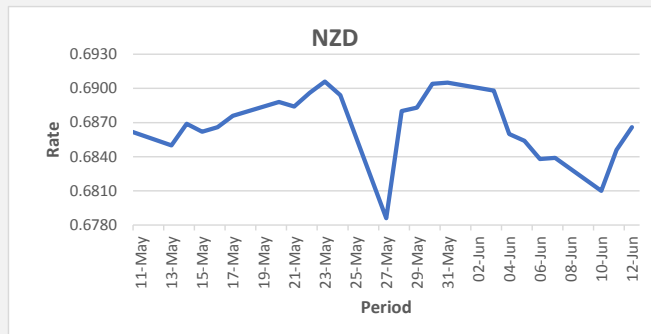

FJD weakened against USD (by 4 points) USD monthly average for this month is at 0.4550. The best importer rate for this month was at 0.4571 and the best exporter rate for this month was at 0.4692(USD Importer rate has weakened on a 3 day moving average)

FJD weakened against AUD (by 9 points) AUD monthly average for this month is 0.6524. The best importer rate for this month was at 0.6535 and the best exporter rate for this month was at 0.6760 (AUD importer rate has weakened on a 3 day moving average)