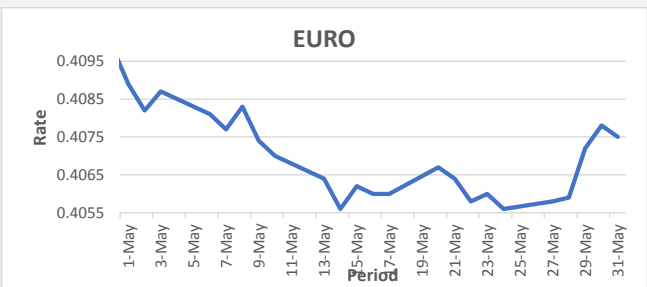

FJD weakened against EUR (by 3 points), EUR monthly average for this month is at 0.4070. The best importer rate for this month was at 0.4099 and the best exporter rate was at 0.4176 (EUR Importer rate has weakened on a 3 day moving average).