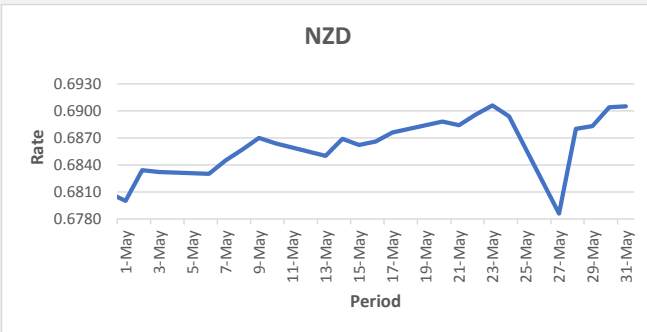

**FJD weakened against USD, (by 2 points)** USD monthly average for this month is at 0.4540. The best importer rate for this month was at 0.4573 and the best exporter rate for this month was at 0.4683(USD Importer rate has weakened on a 3 day moving average)

**FJD strengthened against AUD (by 4 points).** AUD monthly average for this month is 0.6519. The best importer rate for this month was at 0.6554 and the best exporter rate for this month was at 0.6717 (AUD importer rate has weakened on a 3 day moving average)