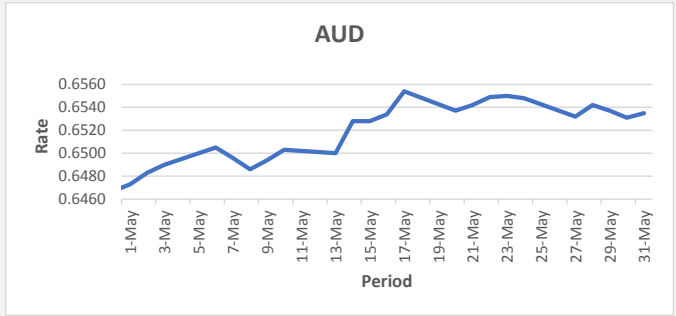

**FJD weakened against USD, (by 2 points)** USD monthly average for this month is at 0.4540. The best importer rate for this month was at 0.4573 and the best exporter rate for this month was at 0.4683(USD Importer rate has weakened on a 3 day moving average)

**FJD strengthened against AUD (by 4 points).** AUD monthly average for this month is 0.6519. The best importer rate for this month was at 0.6554 and the best exporter rate for this month was at 0.6717 (AUD importer rate has weakened on a 3 day moving average)