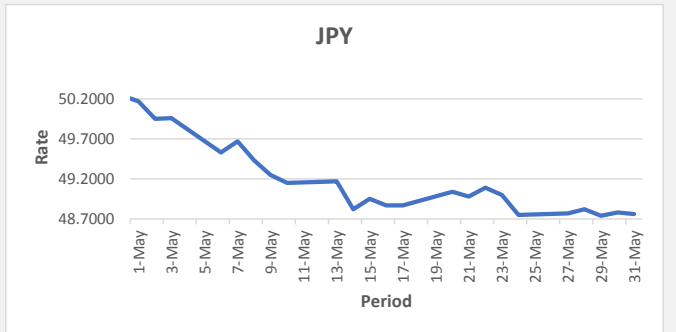

FJD weakened against JPY (by 0.02 points), JPY monthly average for this month is 49.20 The best importer rate for this month was at 50.24 The best exporter rate is at 51.74(JPY importer rate has strengthened on a 3 day moving average)