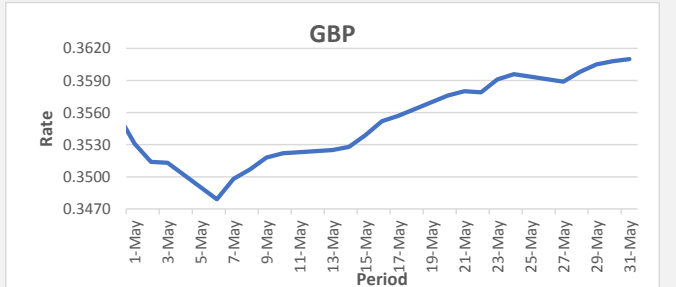

FJD strengthened against GBP (by 2 points), GBP monthly average for this month is at 0.3553. The best importer rate for this month was at 0.3610 and the best exporter rate is at 0.3559 (GBP Importer rate strengthened on 3 day moving average)

Major market-Daily movers

- 31/05 GBP - Consumer Confidence (May)
- 31/05 JPY - Jobless Rate (Apr)
- 31/05 AUD - Private Sector Credit (Apr)

For more information please contact Treasury Department:

Dipika Darshani	dipikad@hfc.com.fj	3239107	9982856
Shoran Devi	shorand@hfc.com.fj	3239173	9993329
Sandhya Kiran	sandhyak@hfc.com.fj	3239149	9994117
Sinifa Lakalaka	sinifal@hfc.com.fj	3239191	9994117
Prasan Narayan	prasann@hfc.com.fj	3239190	9994117