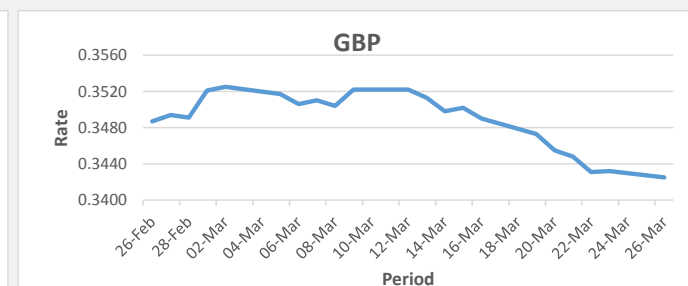

FJD strengthened against GBP (by 7 points), GBP monthly average for this month is at 0.3492. The best importer rate for this month was at 0.3525 and the best exporter rate is at 0.3511 (GBP Importer rate strengthened on 3 day moving average)

Major market-Daily movers

- 26/03 USD - Chicago Fed National Activity Index (Feb)
- 26/03 USD - Fed's William Dudley Speech
- 26/03 USD - FOMC Member Mester speech

For more information please contact Treasury Department:

Praveena Devi	Praveenad@hfc.com.fj	3239122	9991332
Shoran Devi	shorand@hfc.com.fj	3239173	9993329
Sandhya Kiran	sandhyak@hfc.com.fj	3239149	9994117
Sinifa Lakalaka	sinifal@hfc.com.fj	3239191	9994117
Prasan Narayan	prasann@hfc.com.fj	3239190	9994117