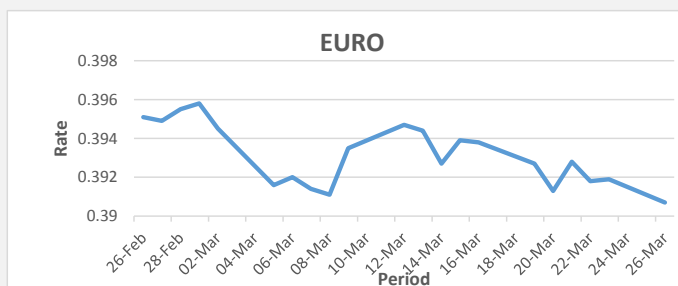

FJD strengthened against EUR (by 12 points), EUR monthly average for this month is at 0.3929. The best importer rate for this month was at 0.3958 and the best exporter rate was at 0.4031 (EUR Importer rate has weakened on a 3 day moving average).