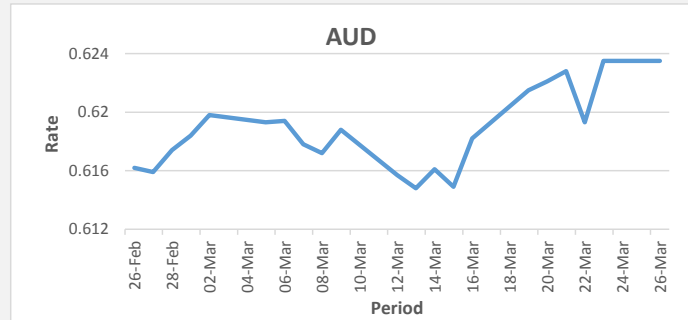

FJD weakened against USD (by 5 points), USD monthly average for this month is at 0.4834. The best importer rate for this month was at 0.4864 and the best exporter for this month was at 0.4970(USD Importer rate has weakened on a 3 day moving average)