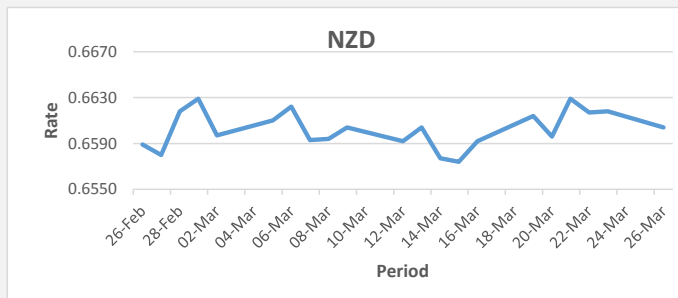

FJD strengthened against NZD (by 14 points), NZD monthly average for this month is at 0.6604. The best importer rate for this month is today at 0.6629 and exporter rate was at 0.6904 (NZD importer rate has weakened on a 3 day moving average)