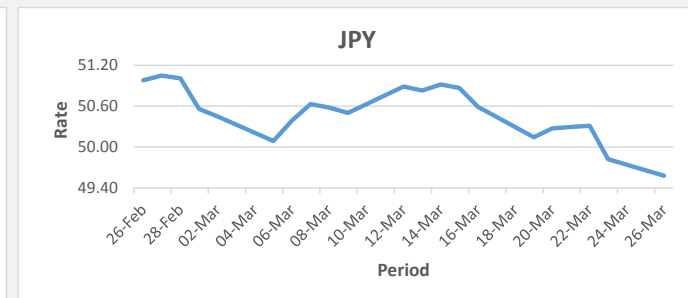

FJD strengthened against JPY (by 24 points), JPY monthly average for this month is 50.58. The best importer rate for this month was at 50.92 The best exporter rate is at 52.82(JPY importer rate has strengthened on a 3 day moving average)